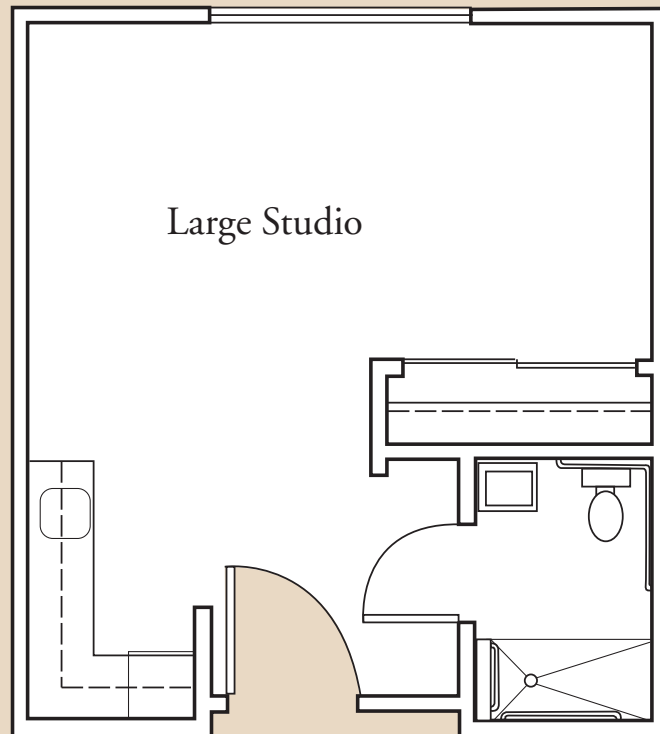

# FLOOR PLANS

1828 Bridgeview Boulevard | Twin Falls, ID 83301 | (208) 736-3933 | [BridgeviewRetirement.com](http://BridgeviewRetirement.com)

# FLOOR PLANS