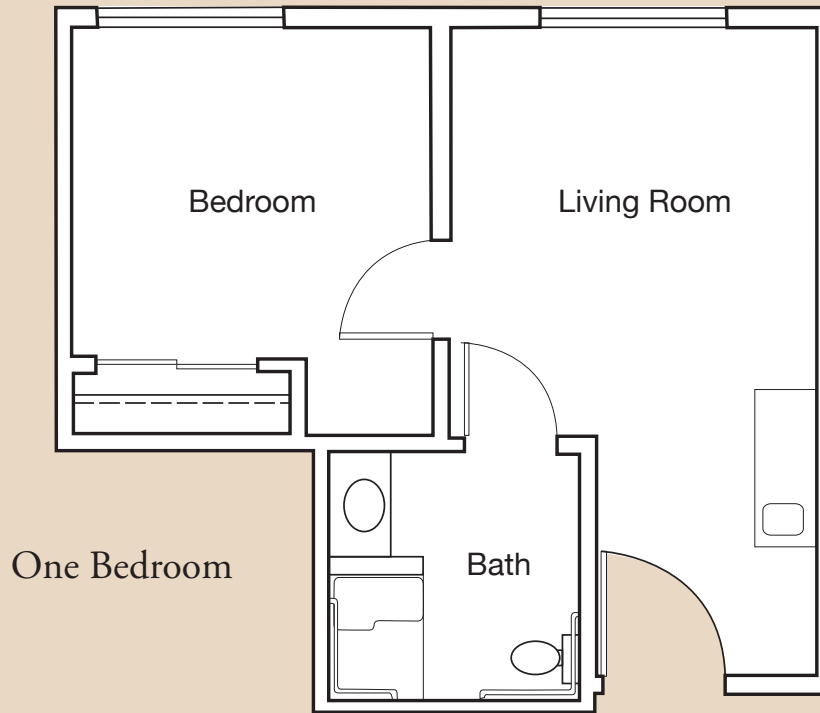

# FLOOR PLANS

1828 Bridgeview Boulevard | Twin Falls, ID 83301 | (208) 736-3933 | [BridgeviewRetirement.com](http://BridgeviewRetirement.com)

# FLOOR PLANS