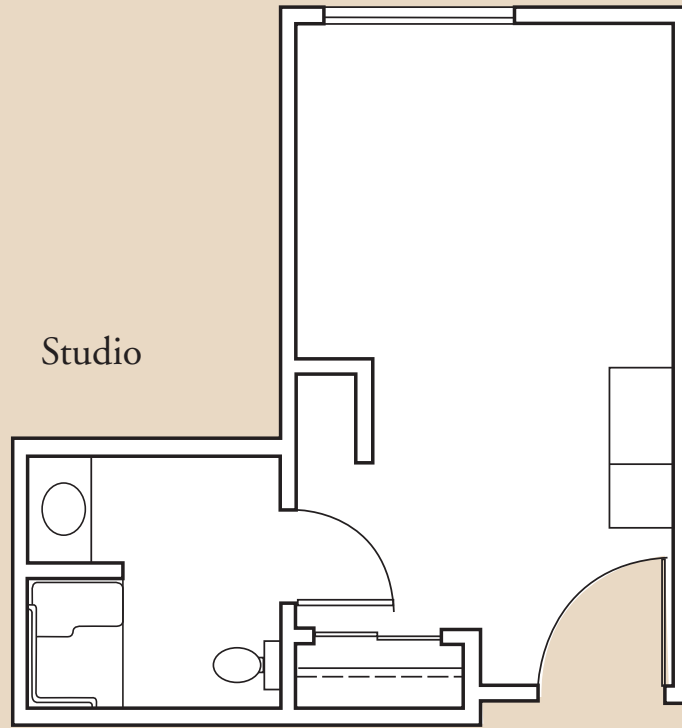

# FLOOR PLANS

1828 Bridgeview Boulevard | Twin Falls, ID 83301 | (208) 736-3933 | [BridgeviewRetirement.com](http://BridgeviewRetirement.com)

# FLOOR PLANS