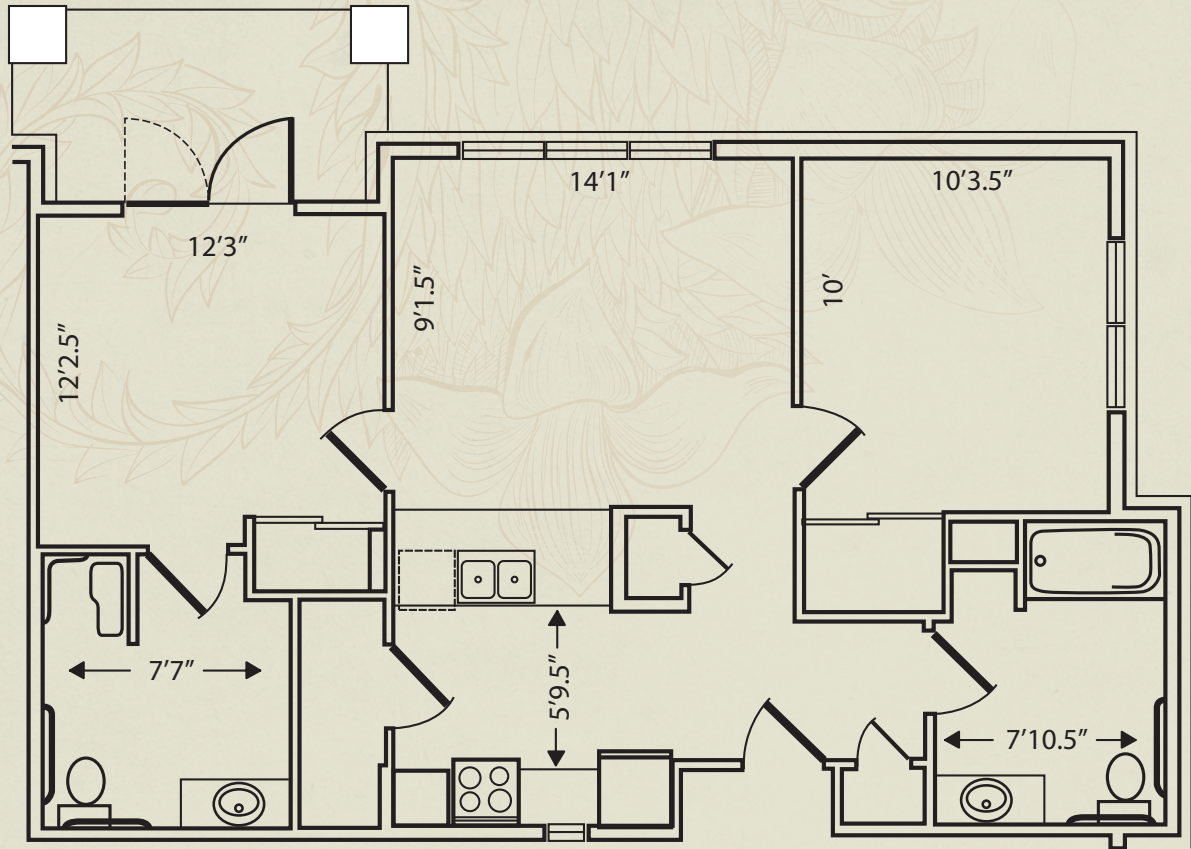

FLOOR PLANS

Alcove

All measurements are approximate.

**GARDEN PLAZA
OF AURORA**
A SENIOR LIVING COMMUNITY

14221 East Evans Avenue | Aurora, CO 80014 | (303) 750-0820 | GardenPlazaAurora.com

FLOOR PLANS

One Bedroom

All measurements are approximate.

GARDEN PLAZA
OF AURORA
A SENIOR LIVING COMMUNITY

14221 East Evans Avenue | Aurora, CO 80014 | (303) 750-0820 | GardenPlazaAurora.com

FLOOR PLANS

Two Bedroom

All measurements are approximate.

**GARDEN PLAZA
OF AURORA**
A SENIOR LIVING COMMUNITY

14221 East Evans Avenue | Aurora, CO 80014 | (303) 750-0820 | GardenPlazaAurora.com

FLOOR PLANS

One Bedroom

All measurements are approximate.

**GARDEN PLAZA
OF AURORA**
A SENIOR LIVING COMMUNITY