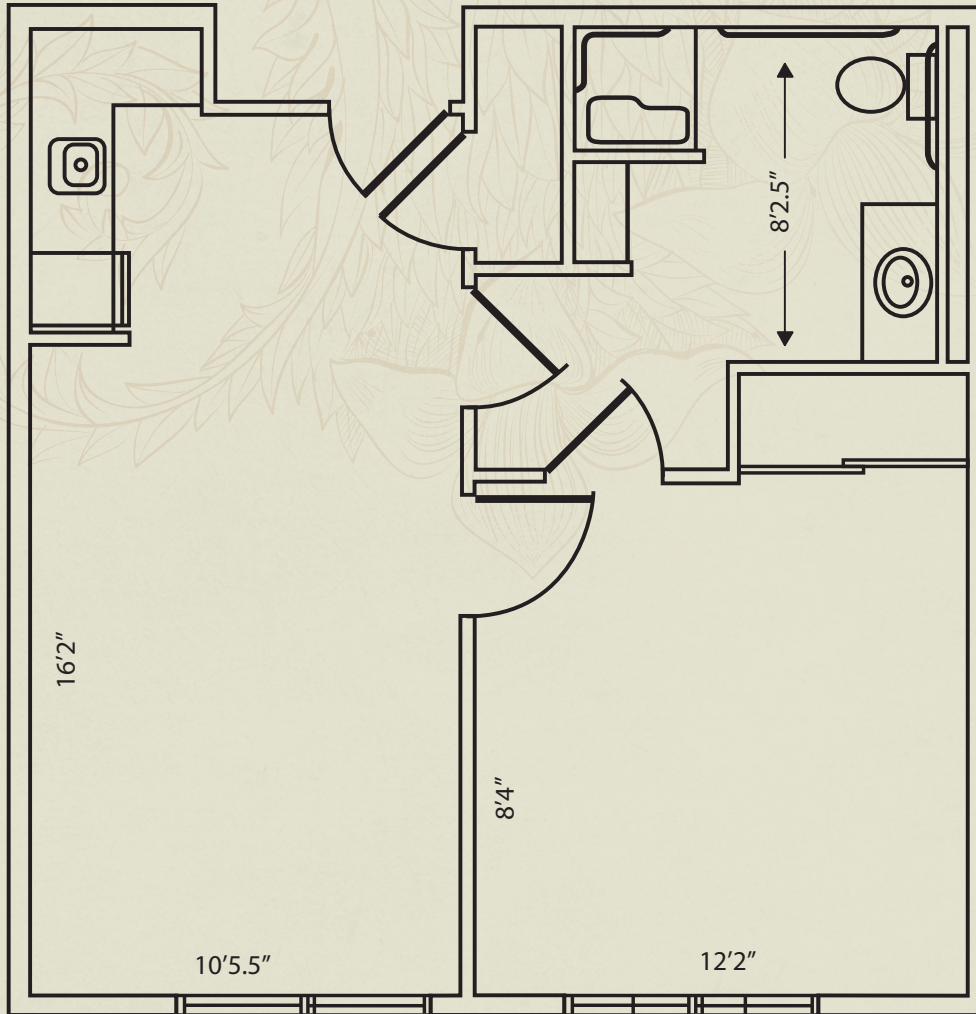

FLOOR PLANS

Alcove

All measurements are approximate.

**GARDEN PLAZA
OF AURORA**
A SENIOR LIVING COMMUNITY

14221 East Evans Avenue | Aurora, CO 80014 | (303) 750-0820 | GardenPlazaAurora.com

FLOOR PLANS

One Bedroom

All measurements are approximate.

GARDEN PLAZA
OF AURORA
A SENIOR LIVING COMMUNITY

14221 East Evans Avenue | Aurora, CO 80014 | (303) 750-0820 | GardenPlazaAurora.com

FLOOR PLANS

Two Bedroom

All measurements are approximate.

**GARDEN PLAZA
OF AURORA**
A SENIOR LIVING COMMUNITY

14221 East Evans Avenue | Aurora, CO 80014 | (303) 750-0820 | GardenPlazaAurora.com

FLOOR PLANS

One Bedroom

All measurements are approximate.

**GARDEN PLAZA
OF AURORA**
A SENIOR LIVING COMMUNITY