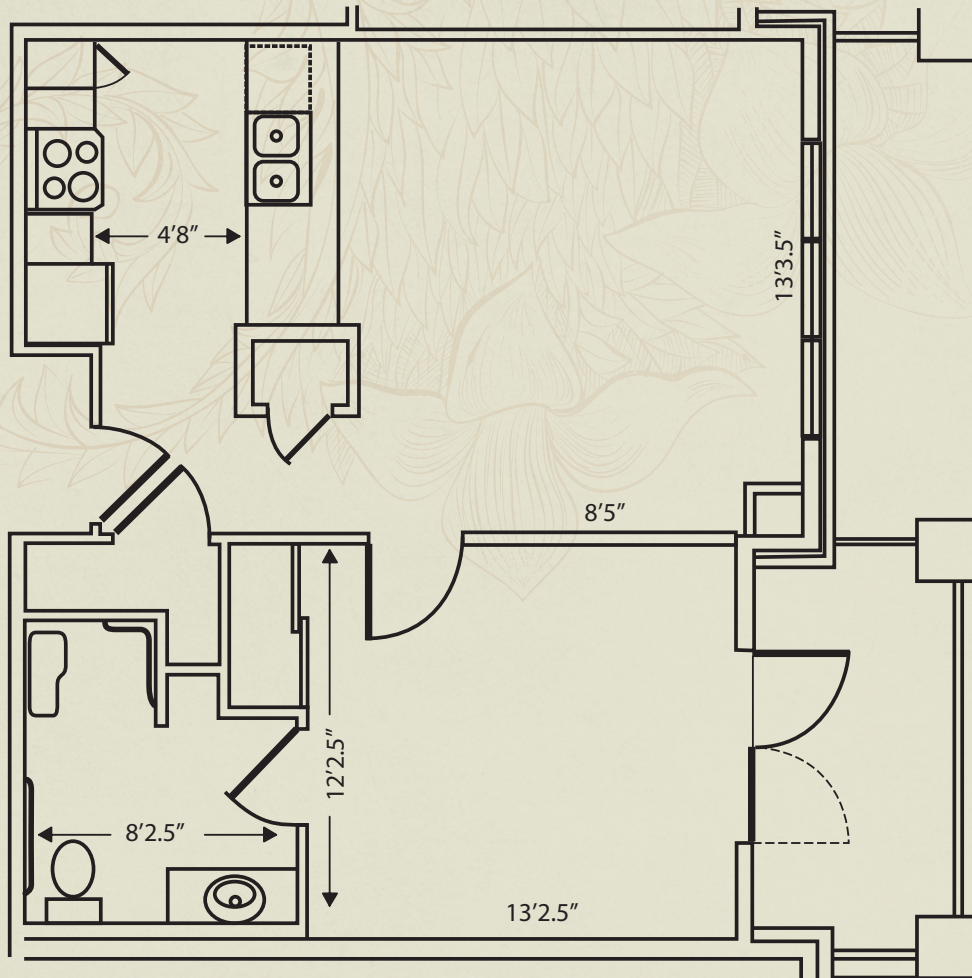

FLOOR PLANS

Alcove

All measurements are approximate.

**GARDEN PLAZA
OF AURORA**
A SENIOR LIVING COMMUNITY

14221 East Evans Avenue | Aurora, CO 80014 | (303) 750-0820 | GardenPlazaAurora.com

FLOOR PLANS

One Bedroom

All measurements are approximate.

GARDEN PLAZA
OF AURORA
A SENIOR LIVING COMMUNITY

14221 East Evans Avenue | Aurora, CO 80014 | (303) 750-0820 | GardenPlazaAurora.com

FLOOR PLANS

Two Bedroom

All measurements are approximate.

**GARDEN PLAZA
OF AURORA**
A SENIOR LIVING COMMUNITY

14221 East Evans Avenue | Aurora, CO 80014 | (303) 750-0820 | GardenPlazaAurora.com

FLOOR PLANS

One Bedroom

All measurements are approximate.

**GARDEN PLAZA
OF AURORA**
A SENIOR LIVING COMMUNITY