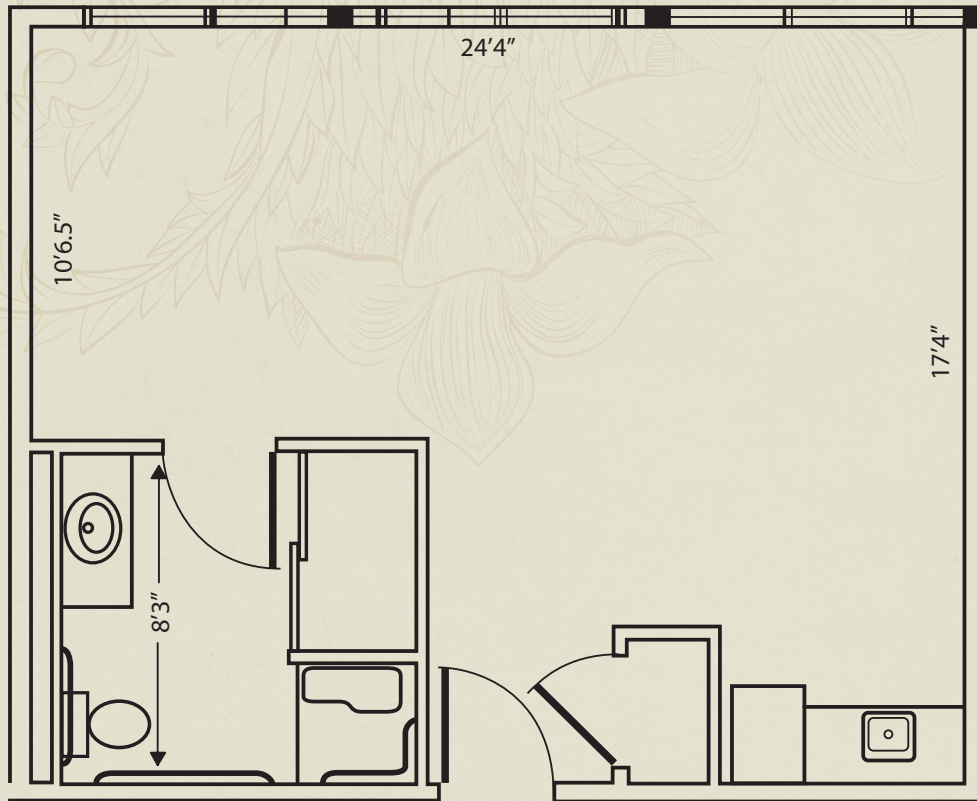

FLOOR PLANS

Alcove

All measurements are approximate.

**GARDEN PLAZA
OF AURORA**
A SENIOR LIVING COMMUNITY

14221 East Evans Avenue | Aurora, CO 80014 | (303) 750-0820 | GardenPlazaAurora.com

FLOOR PLANS

One Bedroom

All measurements are approximate.

GARDEN PLAZA
OF AURORA
A SENIOR LIVING COMMUNITY

14221 East Evans Avenue | Aurora, CO 80014 | (303) 750-0820 | GardenPlazaAurora.com

FLOOR PLANS

Two Bedroom

All measurements are approximate.

**GARDEN PLAZA
OF AURORA**
A SENIOR LIVING COMMUNITY

14221 East Evans Avenue | Aurora, CO 80014 | (303) 750-0820 | GardenPlazaAurora.com

FLOOR PLANS

One Bedroom

All measurements are approximate.

**GARDEN PLAZA
OF AURORA**
A SENIOR LIVING COMMUNITY