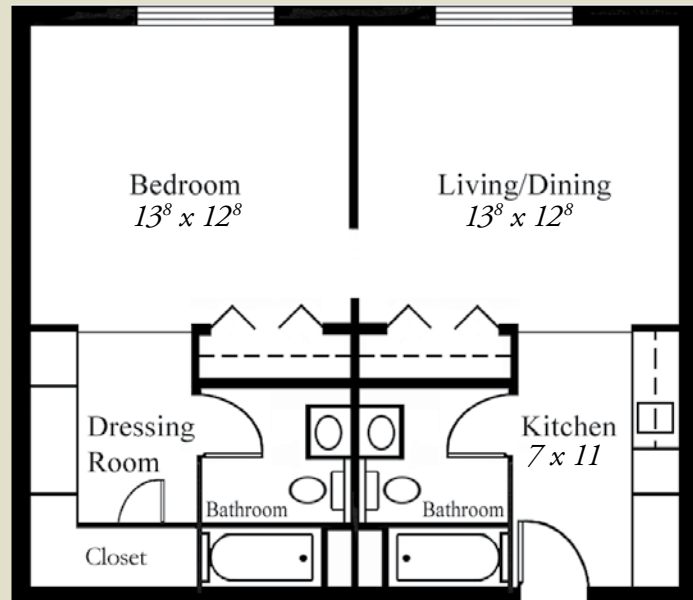

FLOOR PLANS

ONE BEDROOM
APPROXIMATELY 551 SQ. FEET

DELUXE ONE BEDROOM
APPROXIMATELY 662 SQ. FEET

TWO BEDROOM
APPROXIMATELY 698 SQ. FEET

STUDIO
APPROXIMATELY
331 SQ. FEET

FLOOR PLANS

ALCOVE
APPROXIMATELY 360 SQ. FEET

ONE BEDROOM
APPROXIMATELY 544 SQ. FEET

1210 South Abbe Road • Elyria, OH 44035 • (440) 366-8980
AbbeWoodRetirement.com