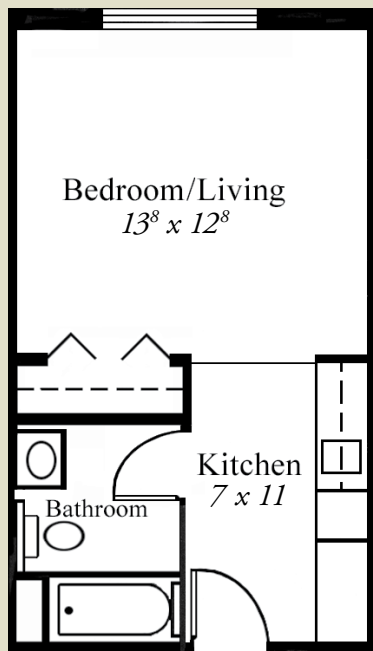

FLOOR PLANS

ONE BEDROOM
APPROXIMATELY 551 SQ. FEET

DELUXE ONE BEDROOM
APPROXIMATELY 662 SQ. FEET

TWO BEDROOM
APPROXIMATELY 698 SQ. FEET

STUDIO
APPROXIMATELY
331 SQ. FEET

FLOOR PLANS

ALCOVE
APPROXIMATELY 360 SQ. FEET

ONE BEDROOM
APPROXIMATELY 544 SQ. FEET

1210 South Abbe Road • Elyria, OH 44035 • (440) 366-8980
AbbeWoodRetirement.com