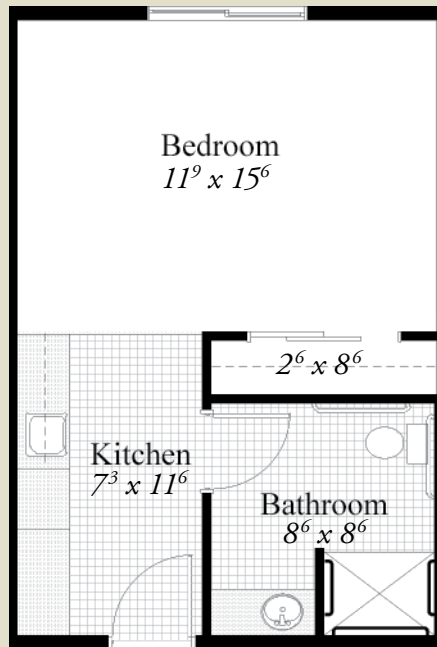

FLOOR PLANS

ONE BEDROOM
APPROXIMATELY 551 SQ. FEET

DELUXE ONE BEDROOM
APPROXIMATELY 662 SQ. FEET

TWO BEDROOM
APPROXIMATELY 698 SQ. FEET

STUDIO
APPROXIMATELY
331 SQ. FEET

FLOOR PLANS

ALCOVE
APPROXIMATELY 360 SQ. FEET

ONE BEDROOM
APPROXIMATELY 544 SQ. FEET

1210 South Abbe Road • Elyria, OH 44035 • (440) 366-8980
AbbeWoodRetirement.com