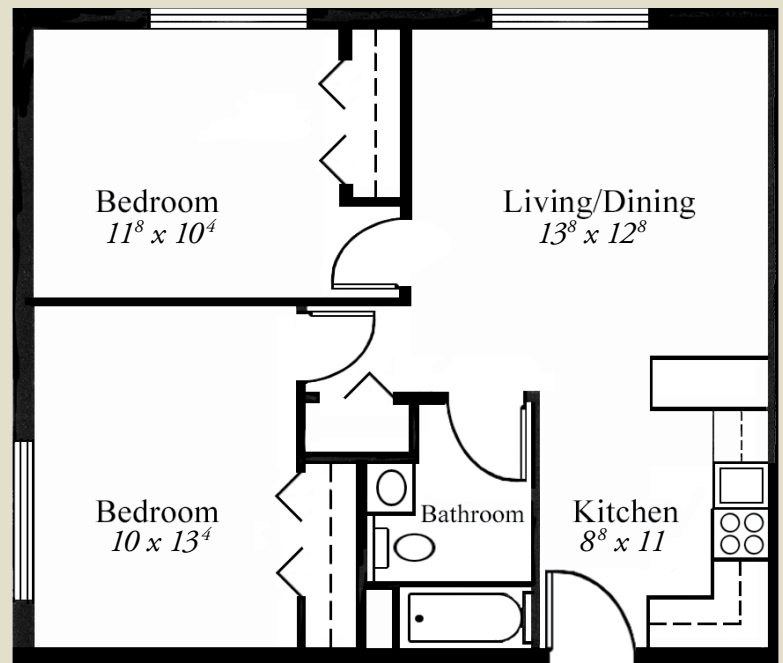

FLOOR PLANS

ONE BEDROOM
APPROXIMATELY 551 SQ. FEET

DELUXE ONE BEDROOM
APPROXIMATELY 662 SQ. FEET

TWO BEDROOM
APPROXIMATELY 698 SQ. FEET

STUDIO
APPROXIMATELY
331 SQ. FEET

FLOOR PLANS

ALCOVE
APPROXIMATELY 360 SQ. FEET

ONE BEDROOM
APPROXIMATELY 544 SQ. FEET

1210 South Abbe Road • Elyria, OH 44035 • (440) 366-8980
AbbeWoodRetirement.com