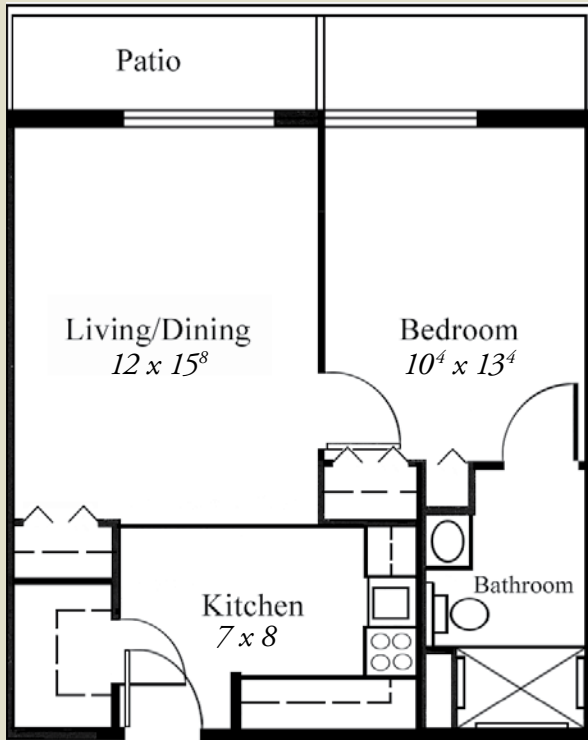

FLOOR PLANS

ONE BEDROOM
APPROXIMATELY 551 SQ. FEET

DELUXE ONE BEDROOM
APPROXIMATELY 662 SQ. FEET

TWO BEDROOM
APPROXIMATELY 698 SQ. FEET

STUDIO
APPROXIMATELY
331 SQ. FEET

FLOOR PLANS

ALCOVE
APPROXIMATELY 360 SQ. FEET

ONE BEDROOM
APPROXIMATELY 544 SQ. FEET

1210 South Abbe Road • Elyria, OH 44035 • (440) 366-8980
AbbeWoodRetirement.com