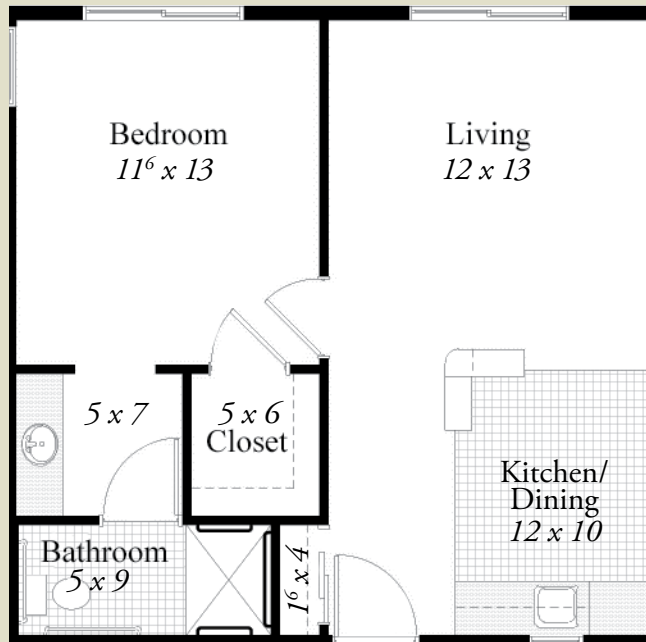

FLOOR PLANS

ONE BEDROOM
APPROXIMATELY 551 SQ. FEET

DELUXE ONE BEDROOM
APPROXIMATELY 662 SQ. FEET

TWO BEDROOM
APPROXIMATELY 698 SQ. FEET

STUDIO
APPROXIMATELY
331 SQ. FEET

FLOOR PLANS

ALCOVE
APPROXIMATELY 360 SQ. FEET

ONE BEDROOM
APPROXIMATELY 544 SQ. FEET

1210 South Abbe Road • Elyria, OH 44035 • (440) 366-8980
AbbeWoodRetirement.com