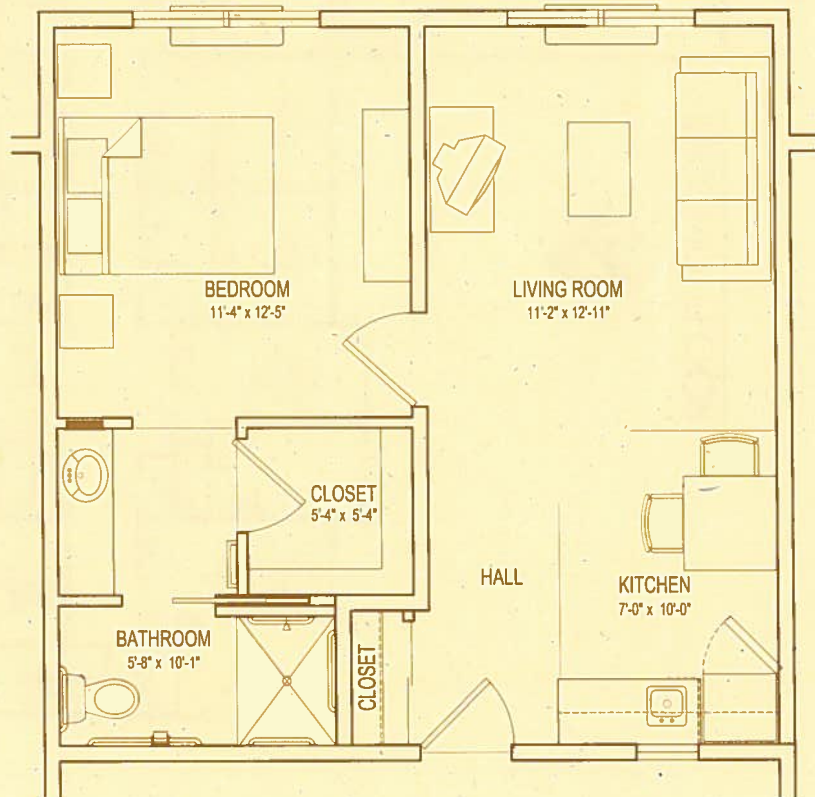

JANE EYRE APARTMENT *(One Bedroom Deluxe 562 sq. ft.)*