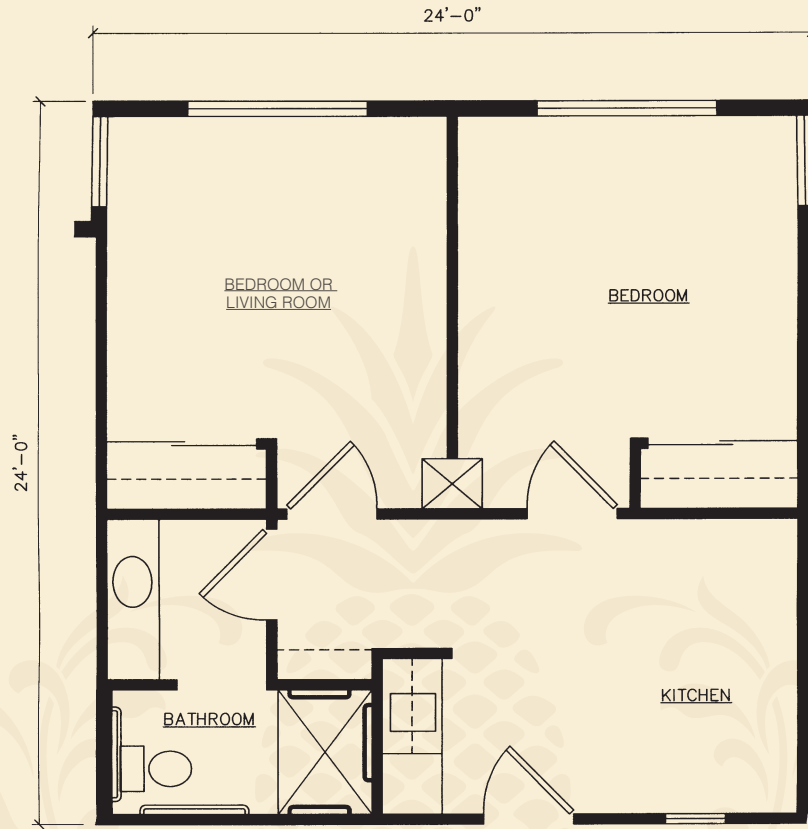

ONE BEDROOM C

(can be converted to a two bedroom unit if available)

All measurements are approximate.

THE BRIDGE
AT CHARLESTON
A CENTURY PARK COMMUNITY

2590 Elms Plantation Boulevard
North Charleston, SC 29406
(843) 553-6342
TheBridgeatCharleston.com