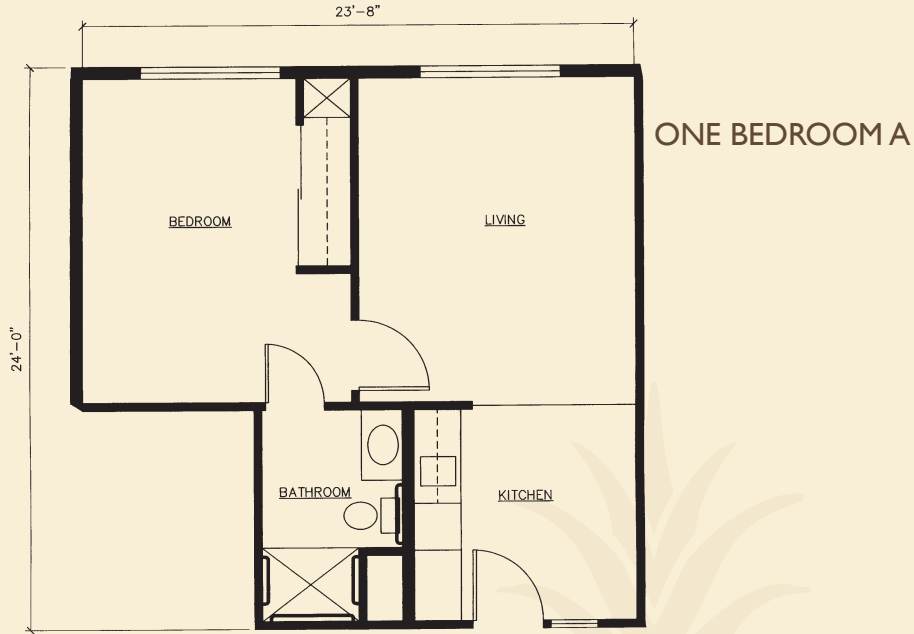

**STUDIO or STUDIO DELUXE**  
(Deluxe units include additional closet space)

**ONE BEDROOM DELUXE**

All measurements are approximate.

**THE BRIDGE**  
**AT CHARLESTON**  
A CENTURY PARK COMMUNITY

2590 Elms Plantation Boulevard  
North Charleston, SC 29406  
(843) 553-6342  
[TheBridgeatCharleston.com](http://TheBridgeatCharleston.com)