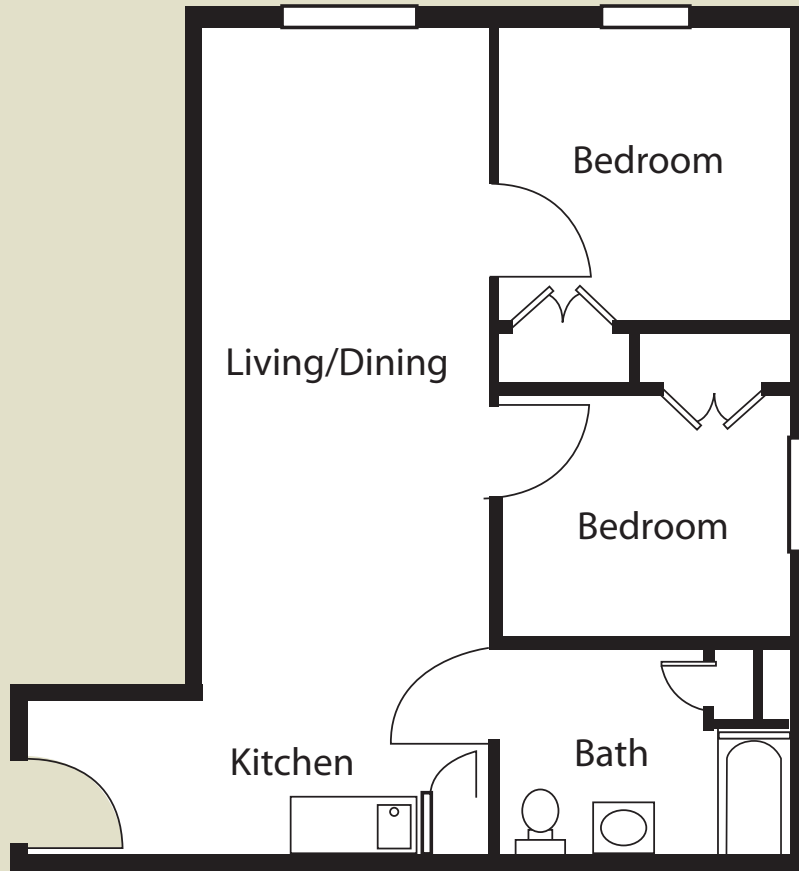

# FLOOR PLANS

Residents of The Bridge at Cherry Hill choose from a variety of floor plans. Enjoy the cozy convenience of a studio or the spacious elegance of a two bedroom apartment. Each unit is equipped with a kitchenette and private bathroom.

# FLOOR PLANS

ONE BEDROOM  
503 SQ. FT.

ONE BEDROOM DELUXE  
603 SQ. FT.

**THE BRIDGE**  
AT CHERRY HILL  
A CENTURY PARK COMMUNITY

One Cherry Hill Road  
Johnston, RI 02919  
(401) 233-2880  
CherryHillBridge.com

# FLOOR PLANS

TWO BEDROOM  
635 SQ. FEET

**THE BRIDGE**  
AT CHERRY HILL  
A CENTURY PARK COMMUNITY

One Cherry Hill Road  
Johnston, RI 02919  
**(401) 233-2880**  
CherryHillBridge.com