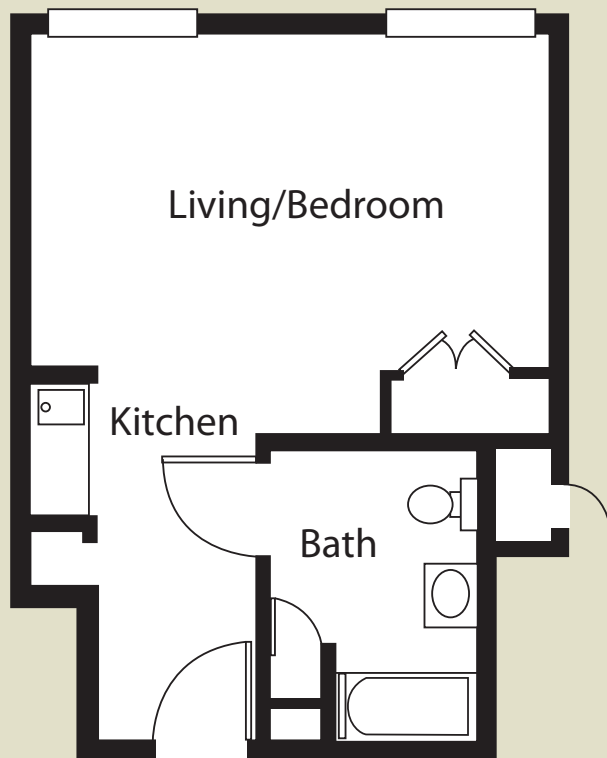

# FLOOR PLANS

Residents of The Bridge at Cherry Hill choose from a variety of floor plans. Enjoy the cozy convenience of a studio or the spacious elegance of a two bedroom apartment. Each unit is equipped with a kitchenette and private bathroom.

# FLOOR PLANS

ONE BEDROOM  
503 SQ. FT.

ONE BEDROOM DELUXE  
603 SQ. FT.

**THE BRIDGE**  
AT CHERRY HILL  
A CENTURY PARK COMMUNITY

One Cherry Hill Road  
Johnston, RI 02919  
(401) 233-2880  
CherryHillBridge.com