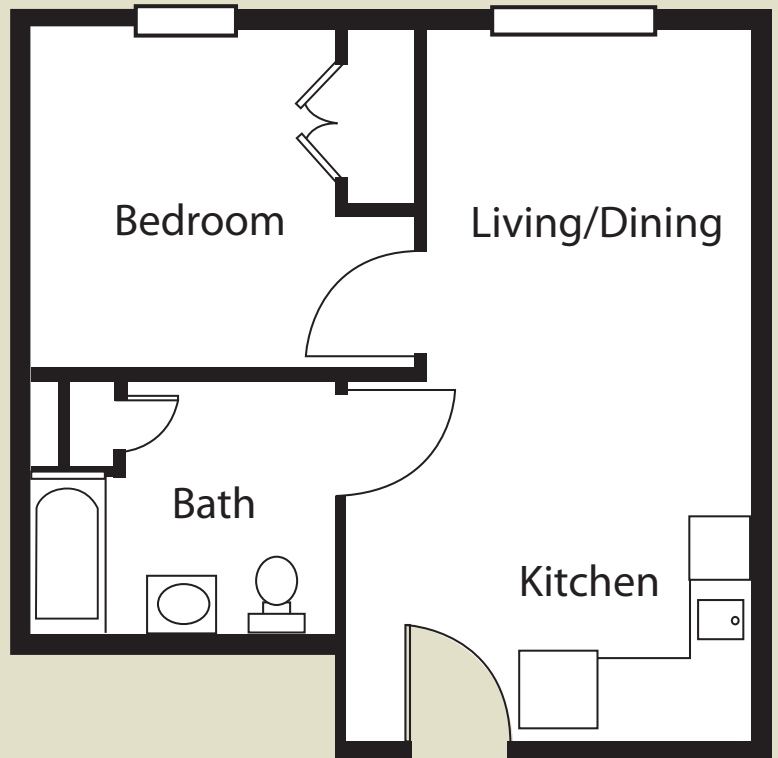

# FLOOR PLANS

Residents of The Bridge at Cherry Hill choose from a variety of floor plans. Enjoy the cozy convenience of a studio or the spacious elegance of a two bedroom apartment. Each unit is equipped with a kitchenette and private bathroom.

# FLOOR PLANS

ONE BEDROOM  
503 SQ. FT.

ONE BEDROOM DELUXE  
603 SQ. FT.

**THE BRIDGE**  
AT CHERRY HILL  
A CENTURY PARK COMMUNITY

One Cherry Hill Road  
Johnston, RI 02919  
(401) 233-2880  
CherryHillBridge.com