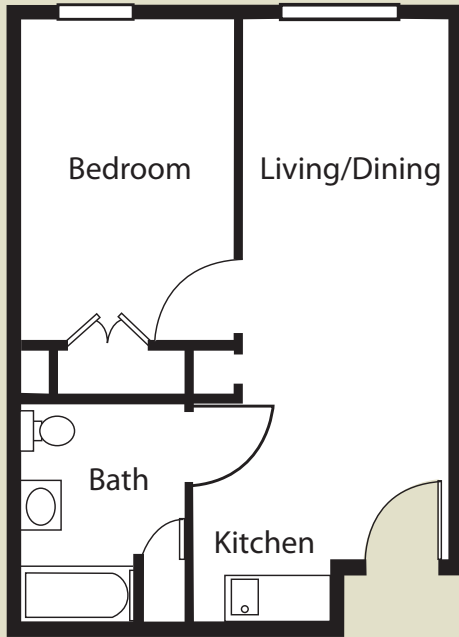

# FLOOR PLANS

Residents of The Bridge at Cherry Hill choose from a variety of floor plans. Enjoy the cozy convenience of a studio or the spacious elegance of a two bedroom apartment. Each unit is equipped with a kitchenette and private bathroom.

# FLOOR PLANS

ONE BEDROOM  
503 SQ. FT.

ONE BEDROOM DELUXE  
603 SQ. FT.

**THE BRIDGE**  
AT CHERRY HILL  
A CENTURY PARK COMMUNITY

One Cherry Hill Road  
Johnston, RI 02919  
(401) 233-2880  
CherryHillBridge.com