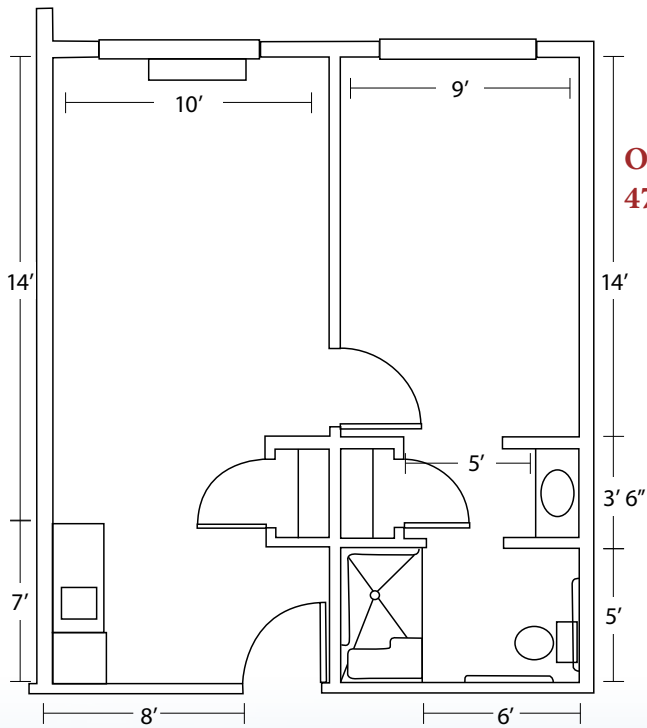

Floor Plans

ALCOVE 375 SQ. FEET

THE BRIDGE
AT COLORADO SPRINGS
AN ASSISTED LIVING COMMUNITY

2494 International Circle
Colorado Springs, CO 80910
(719) 630-3330
TheBridgeatColoradoSprings.com

Floor Plans

**ONE BEDROOM
470 SQ. FEET**

**ONE BEDROOM
DELUXE
570 SQ. FEET**

THE BRIDGE
AT COLORADO SPRINGS
AN ASSISTED LIVING COMMUNITY

2494 International Circle
Colorado Springs, CO 80910
(719) 630-3330
TheBridgeatColoradoSprings.com

Floor Plans