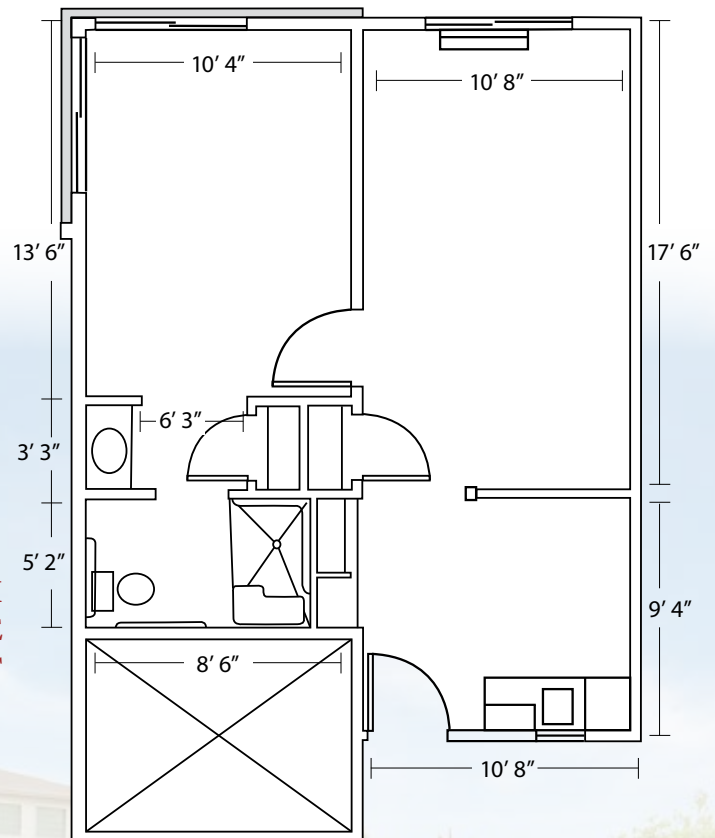

Floor Plans

ALCOVE 375 SQ. FEET

THE BRIDGE
AT COLORADO SPRINGS
AN ASSISTED LIVING COMMUNITY

2494 International Circle
Colorado Springs, CO 80910
(719) 630-3330
TheBridgeatColoradoSprings.com

Floor Plans

**ONE BEDROOM
470 SQ. FEET**

**ONE BEDROOM
DELUXE
570 SQ. FEET**

THE BRIDGE
AT COLORADO SPRINGS
AN ASSISTED LIVING COMMUNITY

2494 International Circle
Colorado Springs, CO 80910
(719) 630-3330
TheBridgeatColoradoSprings.com

Floor Plans