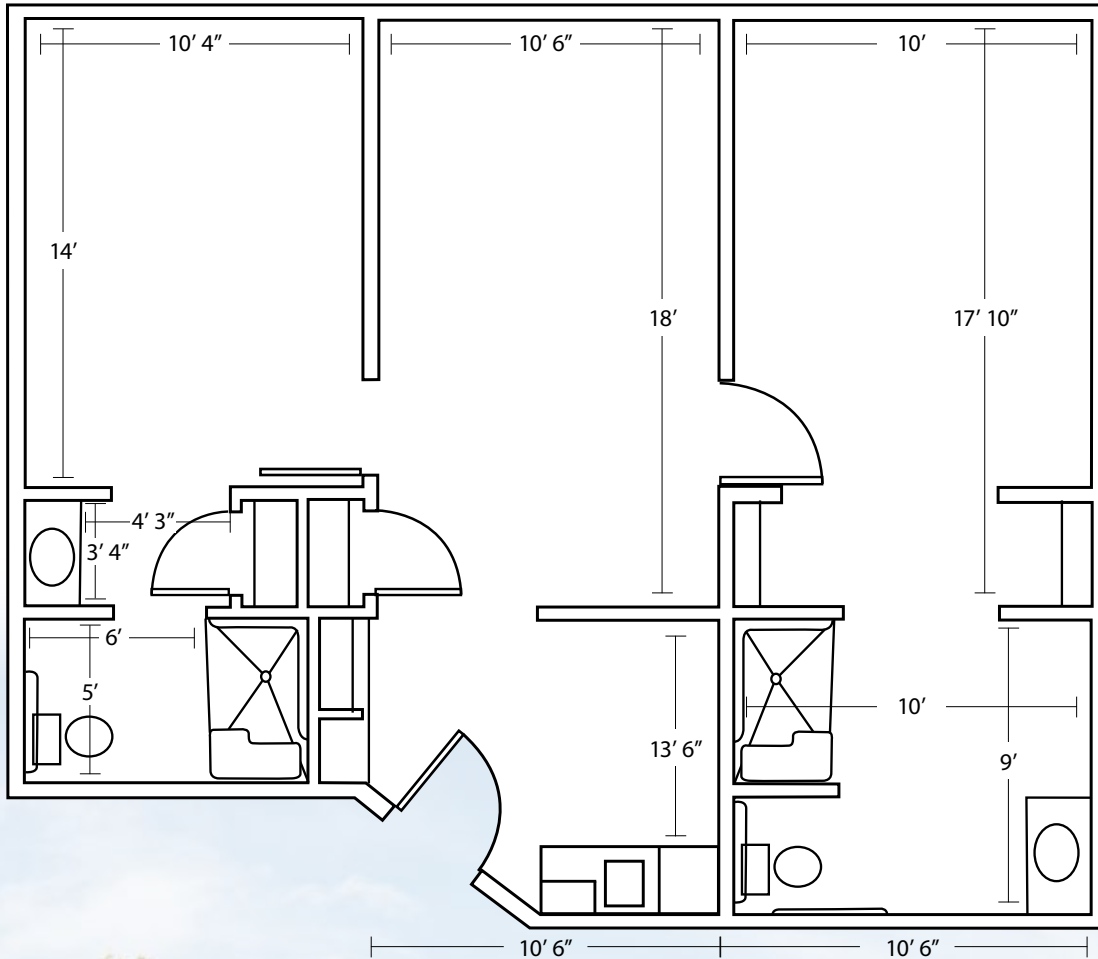

Floor Plans

ALCOVE 375 SQ. FEET

THE BRIDGE
AT COLORADO SPRINGS
AN ASSISTED LIVING COMMUNITY

2494 International Circle
Colorado Springs, CO 80910
(719) 630-3330
TheBridgeatColoradoSprings.com

Floor Plans

**ONE BEDROOM
470 SQ. FEET**

**ONE BEDROOM
DELUXE
570 SQ. FEET**

THE BRIDGE
AT COLORADO SPRINGS
AN ASSISTED LIVING COMMUNITY

2494 International Circle
Colorado Springs, CO 80910
(719) 630-3330
TheBridgeatColoradoSprings.com

Floor Plans

TWO BEDROOM 896 SQ. FEET

THE BRIDGE
AT COLORADO SPRINGS
AN ASSISTED LIVING COMMUNITY

2494 International Circle
Colorado Springs, CO 80910
(719) 630-3330
TheBridgeatColoradoSprings.com