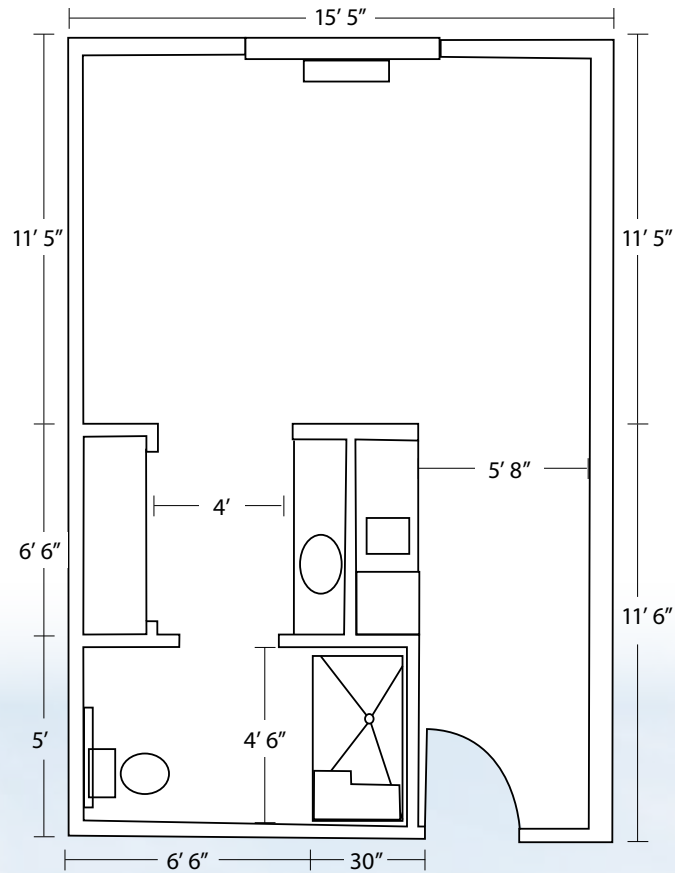

Floor Plans

ALCOVE 375 SQ. FEET

THE BRIDGE
AT COLORADO SPRINGS
AN ASSISTED LIVING COMMUNITY

2494 International Circle
Colorado Springs, CO 80910
(719) 630-3330
TheBridgeatColoradoSprings.com

Floor Plans

**ONE BEDROOM
470 SQ. FEET**

**ONE BEDROOM
DELUXE
570 SQ. FEET**

THE BRIDGE
AT COLORADO SPRINGS
AN ASSISTED LIVING COMMUNITY

2494 International Circle
Colorado Springs, CO 80910
(719) 630-3330
TheBridgeatColoradoSprings.com

Floor Plans