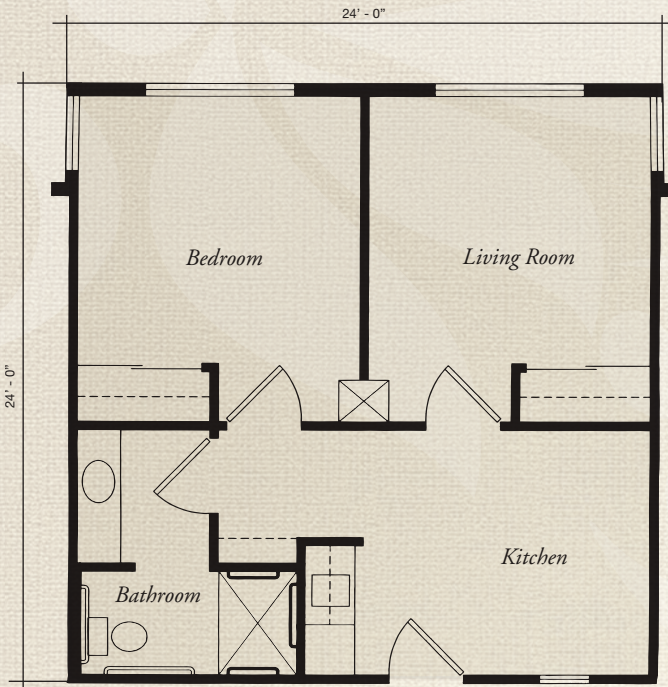

Floor Plans

Residents of The Bridge at Columbia choose from a variety of floor plans. Enjoy the cozy convenience of a studio suite or the spacious elegance of a one bedroom deluxe apartment. Each unit is equipped with a kitchenette and private bathroom.

STUDIO
336 Sq. Feet

STUDIO DELUXE
384 Sq. Feet

THE BRIDGE
AT COLUMBIA
A CENTURY PARK COMMUNITY

851 W. James Campbell Blvd. • Columbia, TN 38401 • TheBridgeatColumbia.com

Floor Plans

ONE BEDROOM
478 Sq. Feet

ONE BEDROOM DELUXE
576 Sq. Feet

THE BRIDGE
AT COLUMBIA
A CENTURY PARK COMMUNITY

851 W. James Campbell Blvd. • Columbia, TN 38401 • TheBridgheatColumbia.com

Floor Plans

ONE BEDROOM
576 Sq. Feet

ONE BEDROOM SUITE
662 Sq. Feet