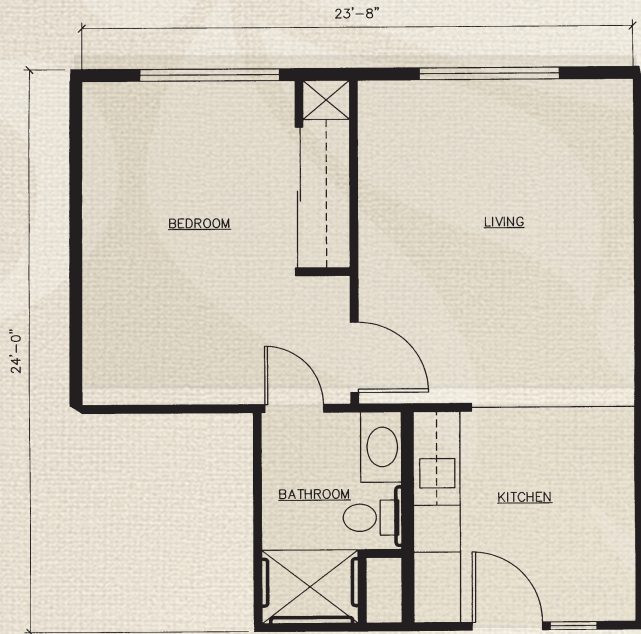

Floor Plans

Residents of The Bridge at Columbia choose from a variety of floor plans. Enjoy the cozy convenience of a studio suite or the spacious elegance of a one bedroom deluxe apartment. Each unit is equipped with a kitchenette and private bathroom.

STUDIO
336 Sq. Feet

STUDIO DELUXE
384 Sq. Feet

THE BRIDGE
AT COLUMBIA
A CENTURY PARK COMMUNITY

851 W. James Campbell Blvd. • Columbia, TN 38401 • TheBridgeatColumbia.com

Floor Plans

ONE BEDROOM
478 Sq. Feet

ONE BEDROOM DELUXE
576 Sq. Feet

THE BRIDGE
AT COLUMBIA
A CENTURY PARK COMMUNITY

851 W. James Campbell Blvd. • Columbia, TN 38401 • TheBridgheatColumbia.com

Floor Plans

ONE BEDROOM
576 Sq. Feet

ONE BEDROOM SUITE
662 Sq. Feet