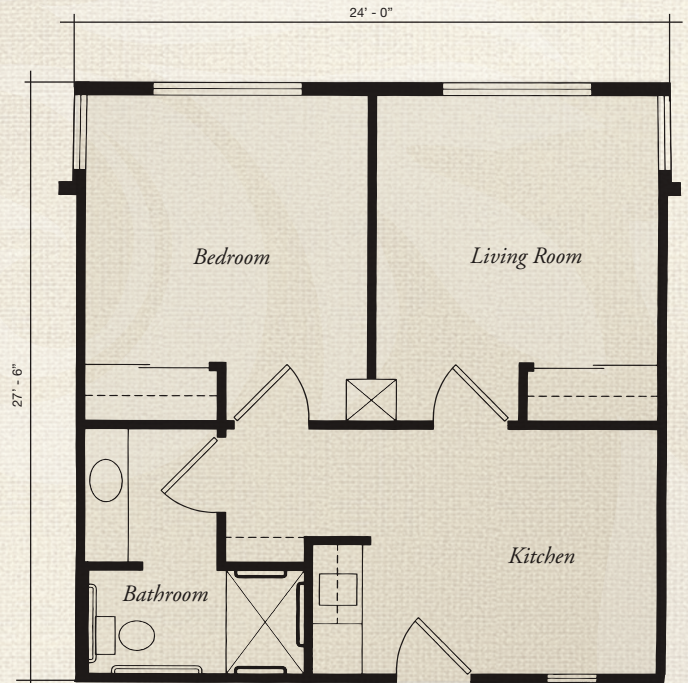

Floor Plans

Residents of The Bridge at Columbia choose from a variety of floor plans. Enjoy the cozy convenience of a studio suite or the spacious elegance of a one bedroom deluxe apartment. Each unit is equipped with a kitchenette and private bathroom.

STUDIO
336 Sq. Feet

STUDIO DELUXE
384 Sq. Feet

THE BRIDGE
AT COLUMBIA
A CENTURY PARK COMMUNITY

851 W. James Campbell Blvd. • Columbia, TN 38401 • TheBridgeatColumbia.com

Floor Plans

ONE BEDROOM
478 Sq. Feet

ONE BEDROOM DELUXE
576 Sq. Feet

THE BRIDGE
AT COLUMBIA
A CENTURY PARK COMMUNITY

851 W. James Campbell Blvd. • Columbia, TN 38401 • TheBridgheatColumbia.com

Floor Plans

ONE BEDROOM
576 Sq. Feet

ONE BEDROOM SUITE
662 Sq. Feet