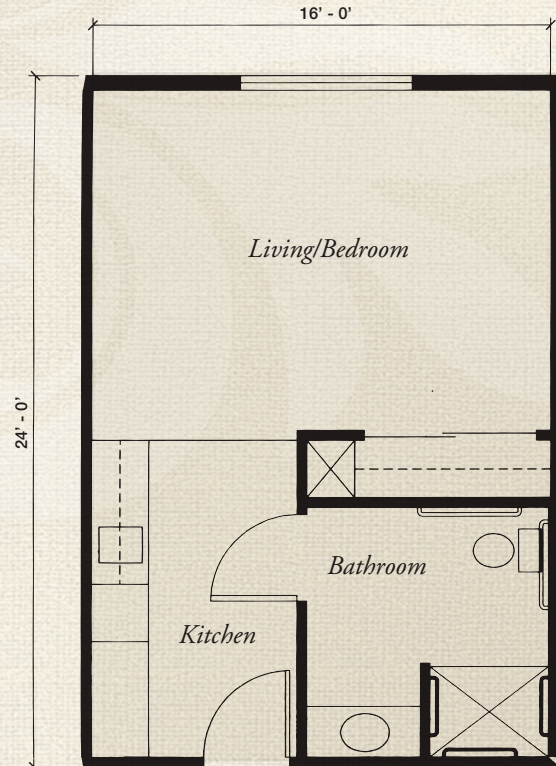

Floor Plans

Residents of The Bridge at Columbia choose from a variety of floor plans. Enjoy the cozy convenience of a studio suite or the spacious elegance of a one bedroom deluxe apartment. Each unit is equipped with a kitchenette and private bathroom.

STUDIO
336 Sq. Feet

STUDIO DELUXE
384 Sq. Feet

THE BRIDGE
AT COLUMBIA
A CENTURY PARK COMMUNITY

851 W. James Campbell Blvd. • Columbia, TN 38401 • TheBridgeatColumbia.com

Floor Plans

ONE BEDROOM
478 Sq. Feet

ONE BEDROOM DELUXE
576 Sq. Feet

THE BRIDGE
AT COLUMBIA
A CENTURY PARK COMMUNITY

851 W. James Campbell Blvd. • Columbia, TN 38401 • TheBridgheatColumbia.com

Floor Plans

ONE BEDROOM
576 Sq. Feet

ONE BEDROOM SUITE
662 Sq. Feet