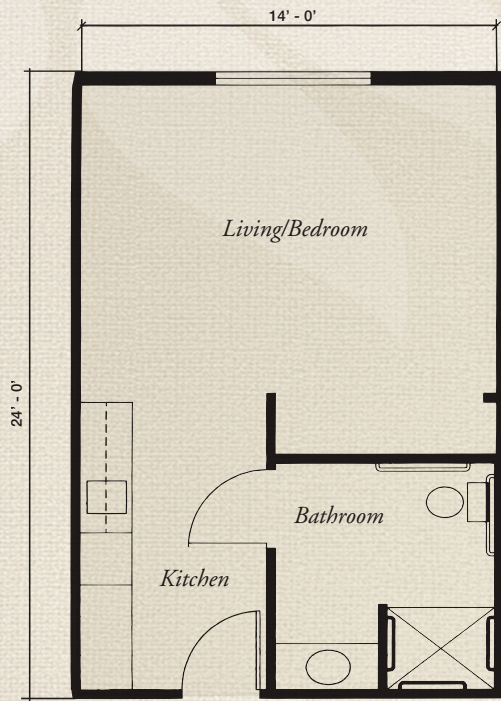

Floor Plans

Residents of The Bridge at Columbia choose from a variety of floor plans. Enjoy the cozy convenience of a studio suite or the spacious elegance of a one bedroom deluxe apartment. Each unit is equipped with a kitchenette and private bathroom.

STUDIO
336 Sq. Feet

STUDIO DELUXE
384 Sq. Feet

THE BRIDGE
AT COLUMBIA
A CENTURY PARK COMMUNITY

851 W. James Campbell Blvd. • Columbia, TN 38401 • TheBridgeatColumbia.com

Floor Plans

ONE BEDROOM
478 Sq. Feet

ONE BEDROOM DELUXE
576 Sq. Feet

THE BRIDGE
AT COLUMBIA
A CENTURY PARK COMMUNITY

851 W. James Campbell Blvd. • Columbia, TN 38401 • TheBridgheatColumbia.com

Floor Plans

ONE BEDROOM
576 Sq. Feet

ONE BEDROOM SUITE
662 Sq. Feet