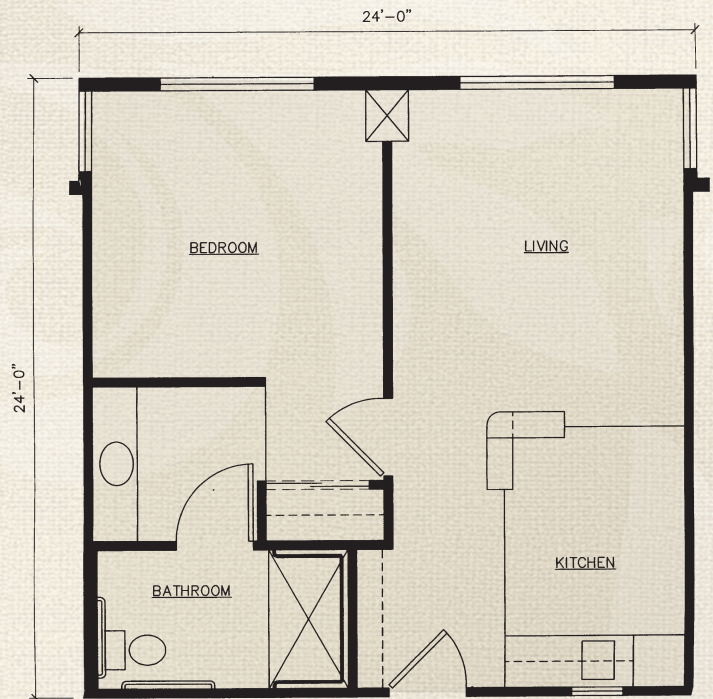

Floor Plans

Residents of The Bridge at Columbia choose from a variety of floor plans. Enjoy the cozy convenience of a studio suite or the spacious elegance of a one bedroom deluxe apartment. Each unit is equipped with a kitchenette and private bathroom.

STUDIO
336 Sq. Feet

STUDIO DELUXE
384 Sq. Feet

THE BRIDGE
AT COLUMBIA
A CENTURY PARK COMMUNITY

851 W. James Campbell Blvd. • Columbia, TN 38401 • TheBridgeatColumbia.com

Floor Plans

ONE BEDROOM
478 Sq. Feet

ONE BEDROOM DELUXE
576 Sq. Feet

THE BRIDGE
AT COLUMBIA
A CENTURY PARK COMMUNITY

851 W. James Campbell Blvd. • Columbia, TN 38401 • TheBridgheatColumbia.com

Floor Plans

ONE BEDROOM
576 Sq. Feet

ONE BEDROOM SUITE
662 Sq. Feet