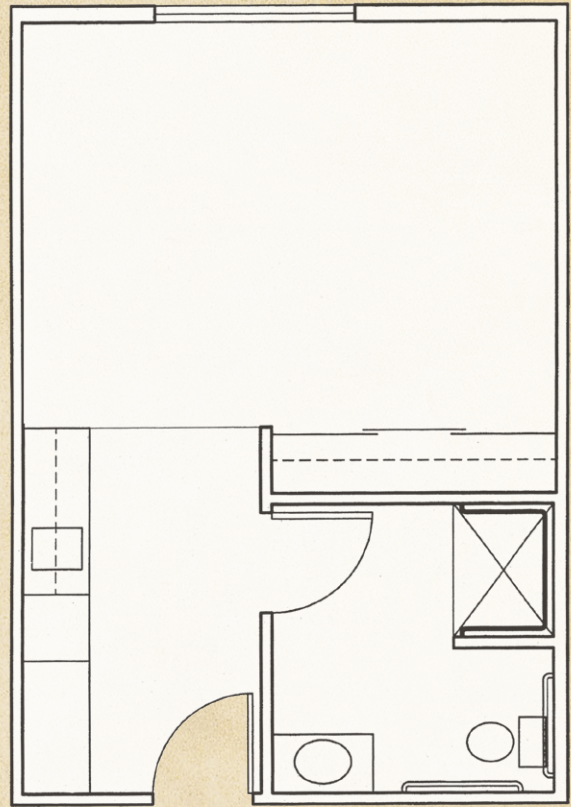

FLOOR PLANS

ONE
BEDROOM
486 SQ. FEET

ONE
BEDROOM
DELUXE
576 SQ. FEET

THE BRIDGE
AT GREELEY
A CENTURY PARK COMMUNITY

4750 W. 25th St.
Greeley, CO 80634
(970) 339-0022
TheBridgeatGreeley.com

FLOOR PLANS

Residents of The Bridge at Greeley can choose from a variety of floor plans. Enjoy the cozy convenience of a studio or the spacious elegance of a one bedroom deluxe apartment. Each unit is equipped with a kitchenette and private bathroom.

STUDIO
336 SQ. FEET

STUDIO DELUXE
403 SQ. FEET

THE BRIDGE
AT GREELEY
A CENTURY PARK COMMUNITY

4750 W. 25th St.
Greeley, CO 80634
(970) 339-0022
TheBridgeatGreeley.com