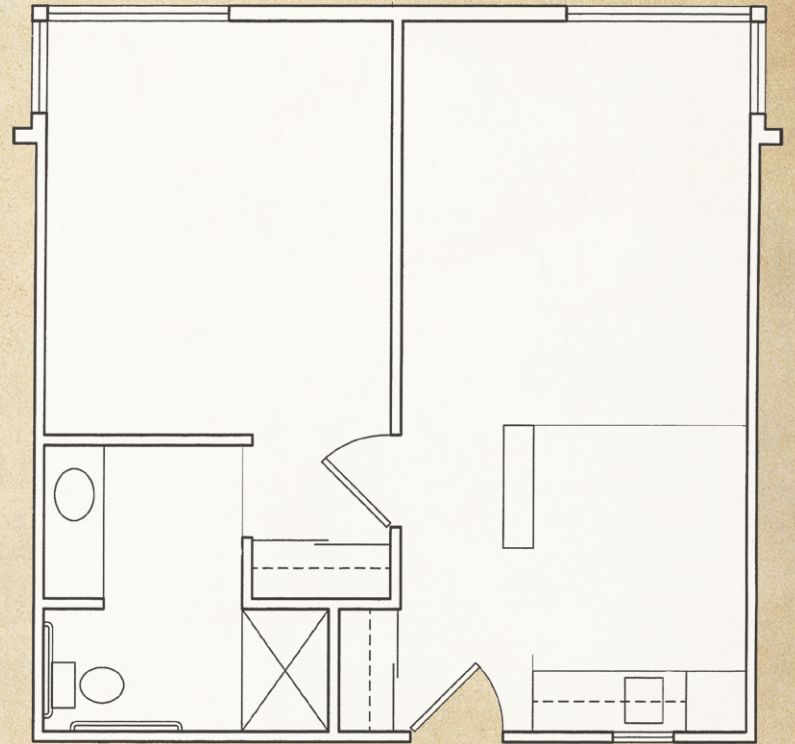

FLOOR PLANS

ONE
BEDROOM
486 SQ. FEET

ONE
BEDROOM
DELUXE
576 SQ. FEET

THE BRIDGE
AT GREELEY
A CENTURY PARK COMMUNITY

4750 W. 25th St.
Greeley, CO 80634
(970) 339-0022
TheBridgeatGreeley.com

FLOOR PLANS

Residents of The Bridge at Greeley can choose from a variety of floor plans. Enjoy the cozy convenience of a studio or the spacious elegance of a one bedroom deluxe apartment. Each unit is equipped with a kitchenette and private bathroom.

STUDIO
336 SQ. FEET

STUDIO DELUXE
403 SQ. FEET

THE BRIDGE
AT GREELEY
A CENTURY PARK COMMUNITY

4750 W. 25th St.
Greeley, CO 80634
(970) 339-0022
TheBridgeatGreeley.com