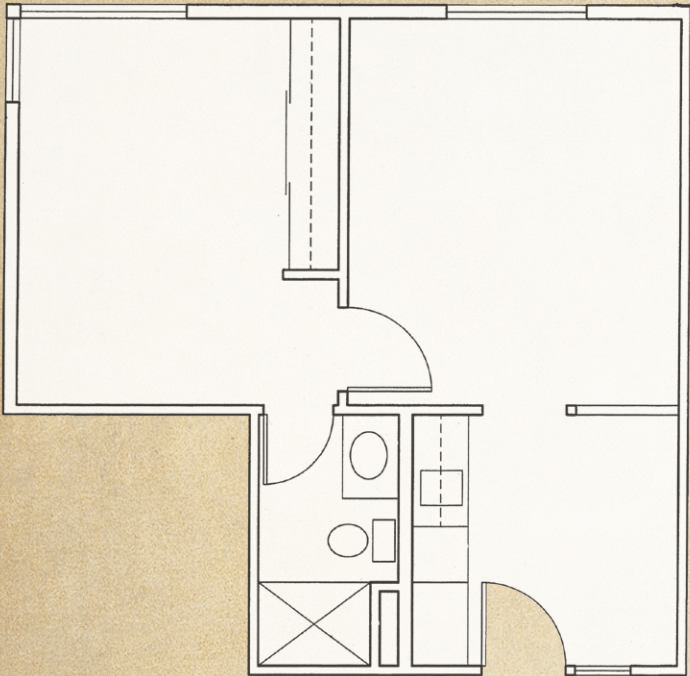

FLOOR PLANS

ONE
BEDROOM
486 SQ. FEET

ONE
BEDROOM
DELUXE
576 SQ. FEET

THE BRIDGE
AT GREELEY
A CENTURY PARK COMMUNITY

4750 W. 25th St.
Greeley, CO 80634
(970) 339-0022
TheBridgeatGreeley.com

FLOOR PLANS

Residents of The Bridge at Greeley can choose from a variety of floor plans. Enjoy the cozy convenience of a studio or the spacious elegance of a one bedroom deluxe apartment. Each unit is equipped with a kitchenette and private bathroom.

STUDIO
336 SQ. FEET

STUDIO DELUXE
403 SQ. FEET

THE BRIDGE
AT GREELEY
A CENTURY PARK COMMUNITY

4750 W. 25th St.
Greeley, CO 80634
(970) 339-0022
TheBridgeatGreeley.com