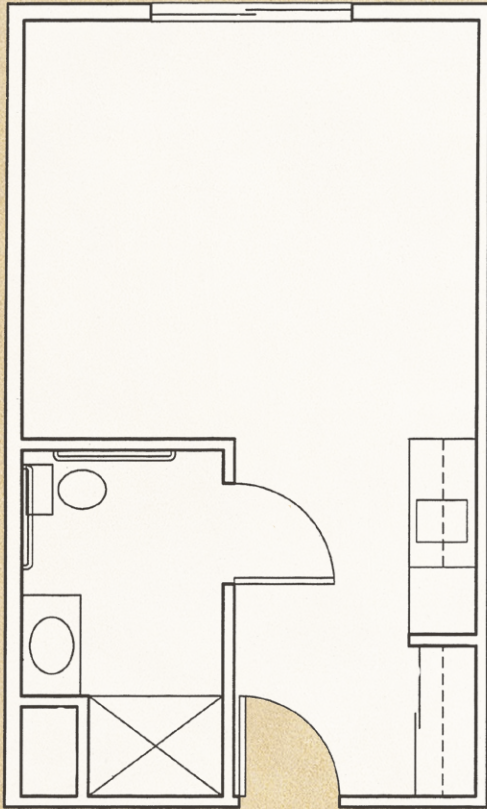

FLOOR PLANS

ONE
BEDROOM
486 SQ. FEET

ONE
BEDROOM
DELUXE
576 SQ. FEET

THE BRIDGE
AT GREELEY
A CENTURY PARK COMMUNITY

4750 W. 25th St.
Greeley, CO 80634
(970) 339-0022
TheBridgeatGreeley.com

FLOOR PLANS

Residents of The Bridge at Greeley can choose from a variety of floor plans. Enjoy the cozy convenience of a studio or the spacious elegance of a one bedroom deluxe apartment. Each unit is equipped with a kitchenette and private bathroom.

STUDIO
336 SQ. FEET

STUDIO DELUXE
403 SQ. FEET

THE BRIDGE
AT GREELEY
A CENTURY PARK COMMUNITY

4750 W. 25th St.
Greeley, CO 80634
(970) 339-0022
TheBridgeatGreeley.com