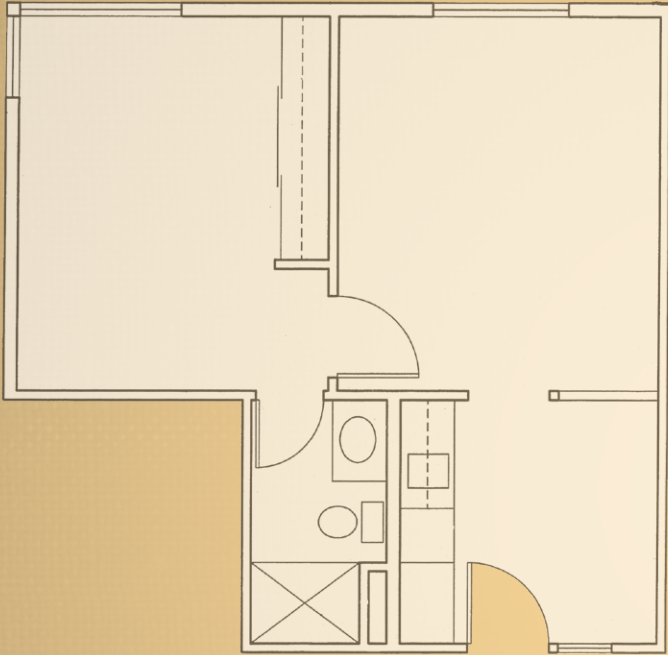

Floor Plans

ONE BEDROOM

486 sq. ft.

ONE BEDROOM DELUXE

576 sq. ft.

THE BRIDGE
AT LONGMONT
A CENTURY PARK COMMUNITY

Life simplified

2444 Pratt Street

Longmont, CO 80501

(303) 774-8255

TheBridgeatLongmont.com

Floor Plans

STUDIO

336 sq. ft.

STUDIO DELUXE

403 sq. ft.