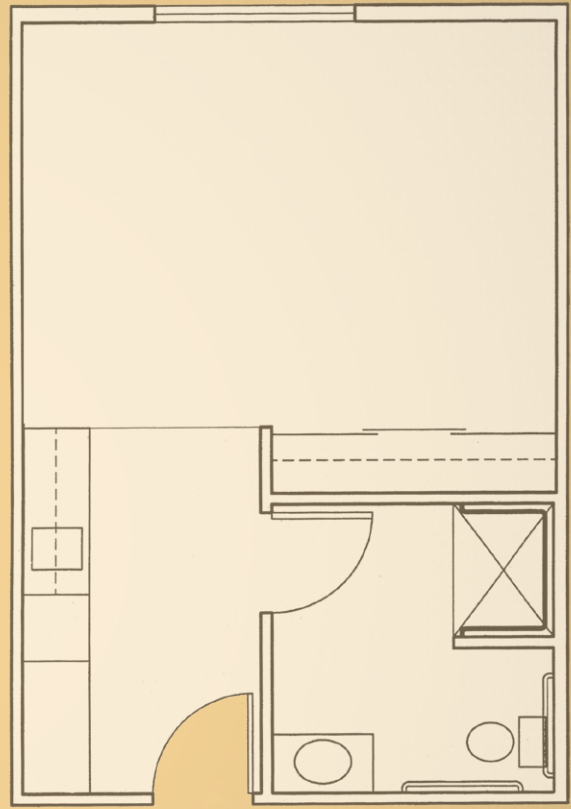

Floor Plans

ONE BEDROOM

486 sq. ft.

ONE BEDROOM DELUXE

576 sq. ft.

THE BRIDGE
AT LONGMONT
A CENTURY PARK COMMUNITY

Life simplified

2444 Pratt Street

Longmont, CO 80501

(303) 774-8255

TheBridgeatLongmont.com

Floor Plans

STUDIO

336 sq. ft.

STUDIO DELUXE

403 sq. ft.