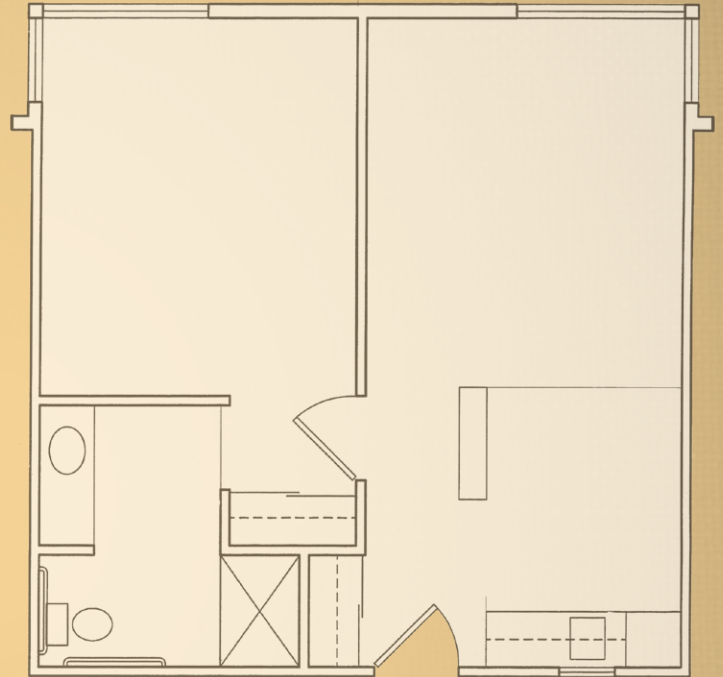

Floor Plans

ONE BEDROOM

486 sq. ft.

ONE BEDROOM DELUXE

576 sq. ft.

THE BRIDGE
AT LONGMONT
A CENTURY PARK COMMUNITY

Life simplified

2444 Pratt Street

Longmont, CO 80501

(303) 774-8255

TheBridgeatLongmont.com

Floor Plans

STUDIO

336 sq. ft.

STUDIO DELUXE

403 sq. ft.