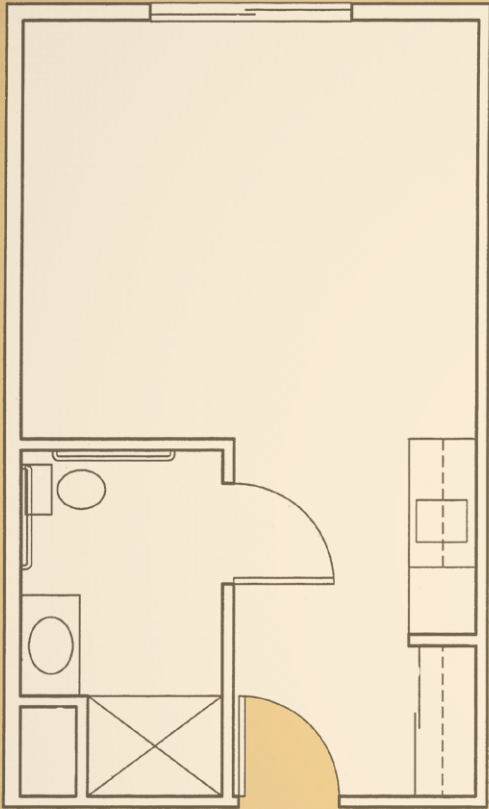

Longmont, CO 80501

(303) 774-8255

TheBridgeatLongmont.com

Floor Plans

STUDIO

336 sq. ft.

STUDIO DELUXE

403 sq. ft.