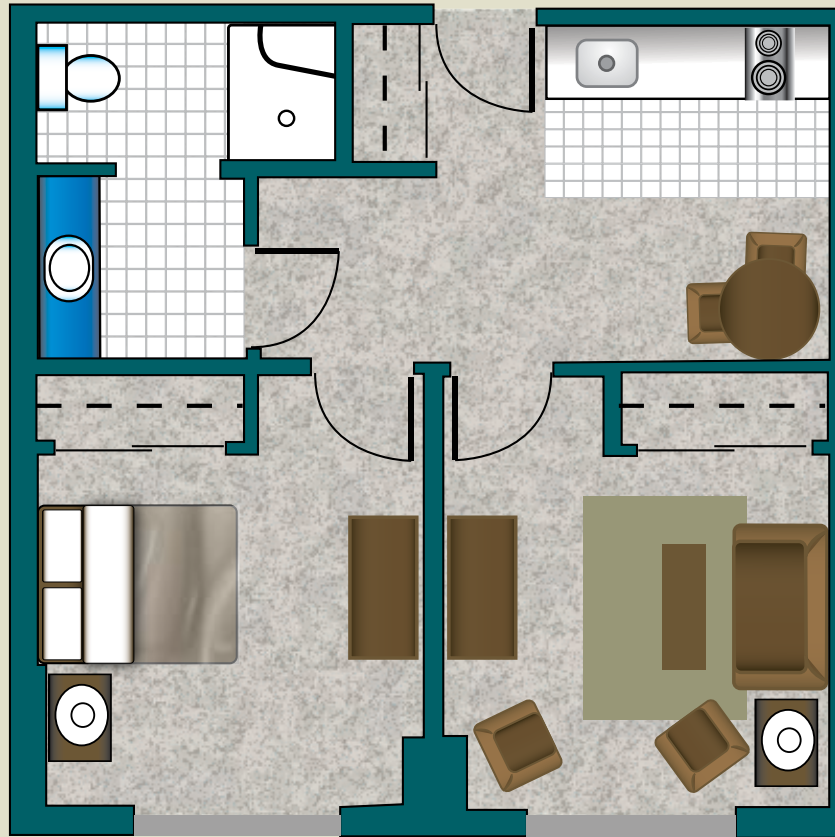

Floorplans

ONE BEDROOM

436 sq. ft.

ONE BEDROOM DELUXE

548 sq. ft.

Floorplans

TWO BEDROOM OR COMPANION APARTMENT

514 sq. ft.

Floorplans

STUDIO

317 sq. ft.

STUDIO DELUXE

357 sq. ft.