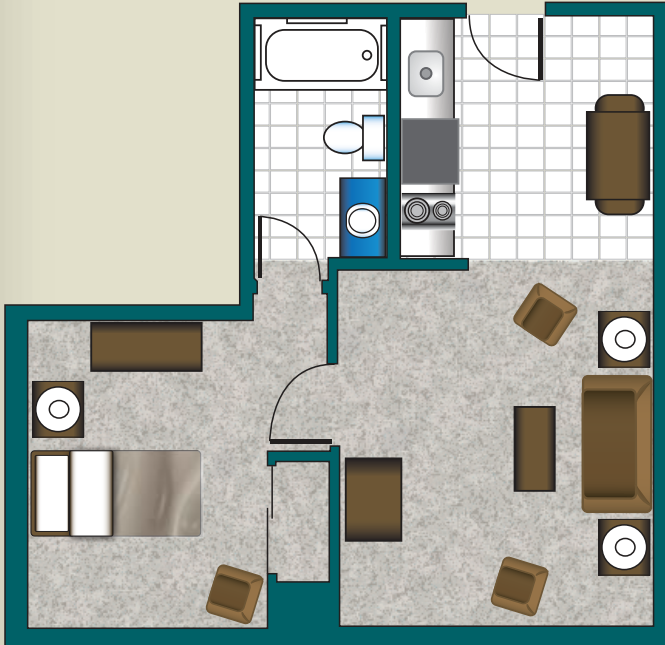

Floorplans

ONE BEDROOM

436 sq. ft.

ONE BEDROOM DELUXE

548 sq. ft.

Floorplans

TWO BEDROOM OR COMPANION APARTMENT

514 sq. ft.

Floorplans

STUDIO

317 sq. ft.

STUDIO DELUXE

357 sq. ft.