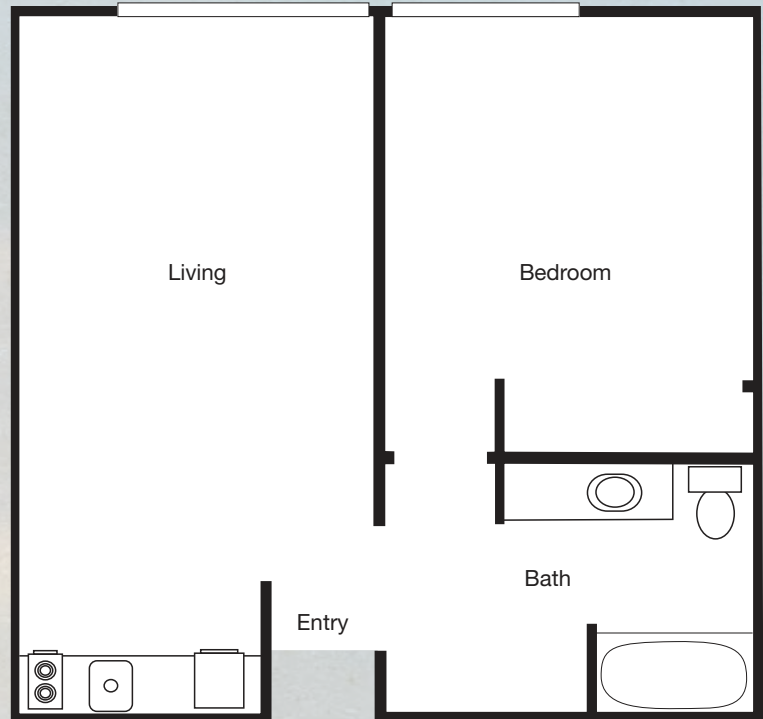

## STUDIO

384 SQ. FT.

## ONE BEDROOM

550 SQ. FT.