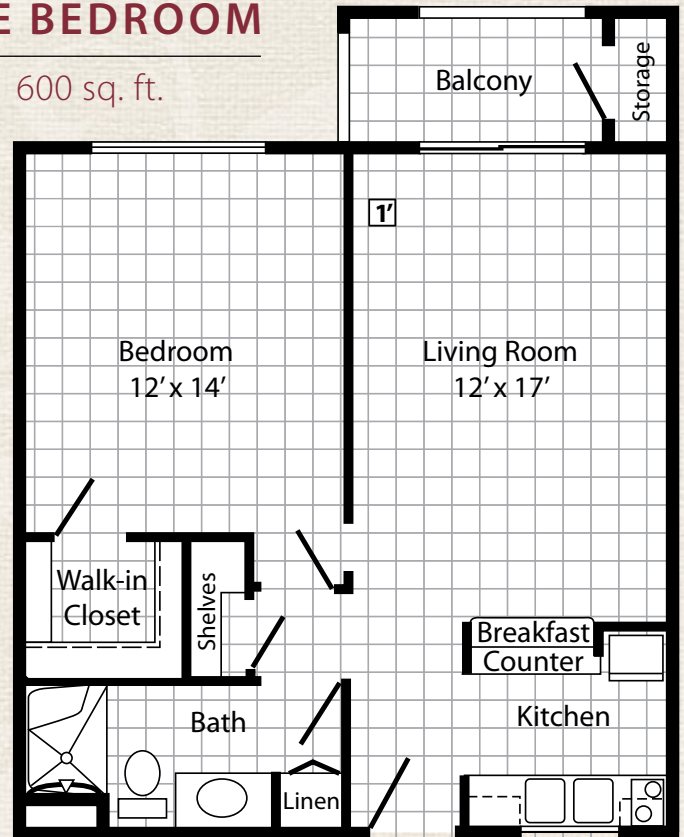

Floor plans

ONE BEDROOM

600 sq. ft.