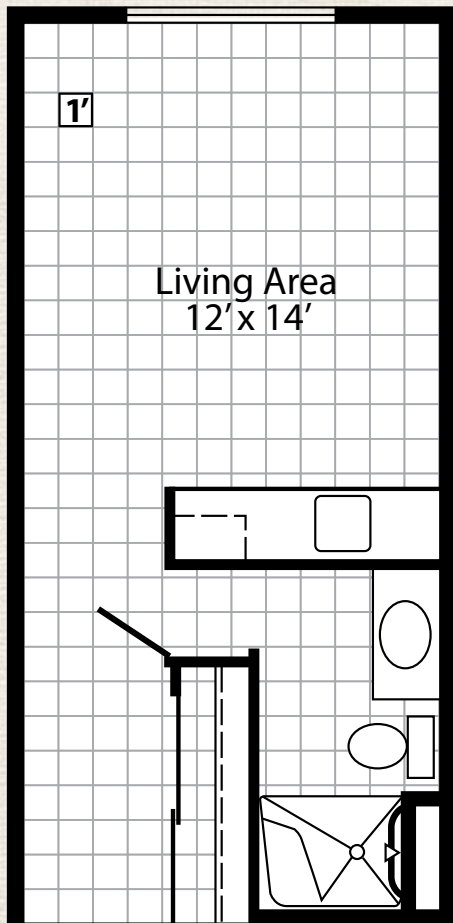

# Floor plans

## ONE BEDROOM

OUTSIDE ANGLE UNIT

678 sq. ft.

All measurements are approximate.

**CHERRY CREEK**  
RETIREMENT VILLAGE  
A SENIOR LIVING COMMUNITY

14555 East Hampden Avenue • Aurora, CO 80014 • (303) 693-0200 • [CherryCreekRetirement.com](http://CherryCreekRetirement.com)