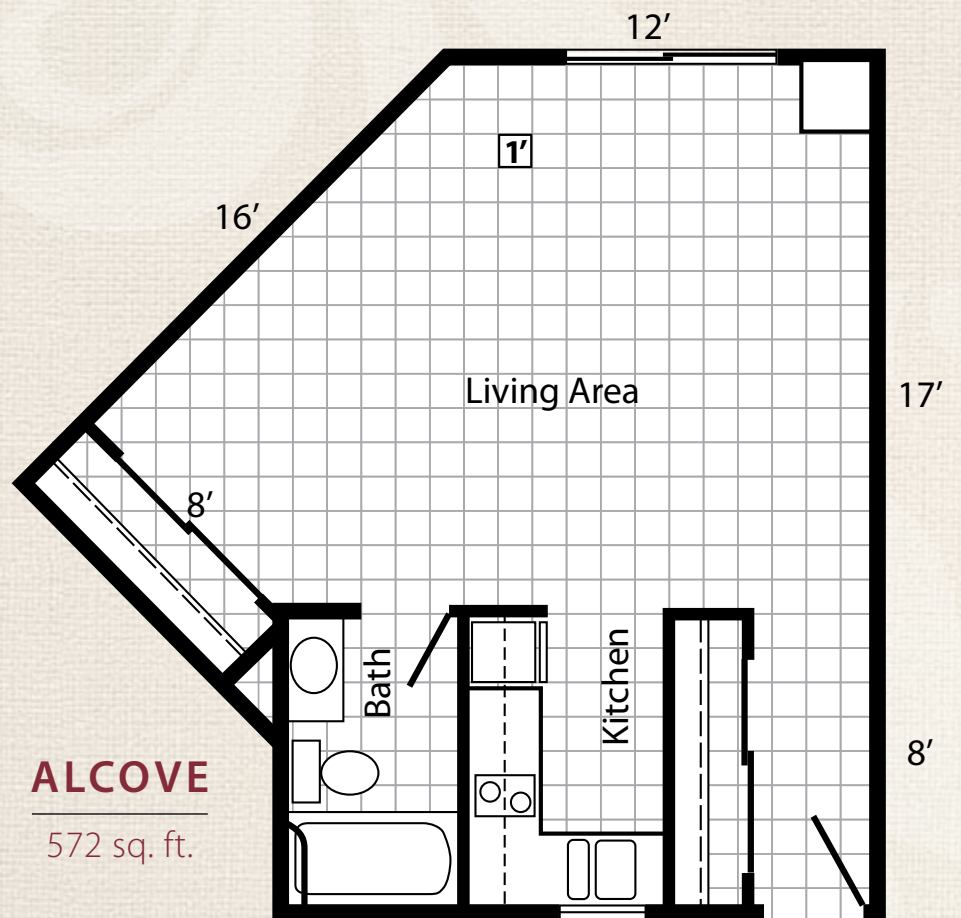

ALCOVE

572 sq. ft.

CHERRY CREEK
RETIREMENT VILLAGE
A SENIOR LIVING COMMUNITY