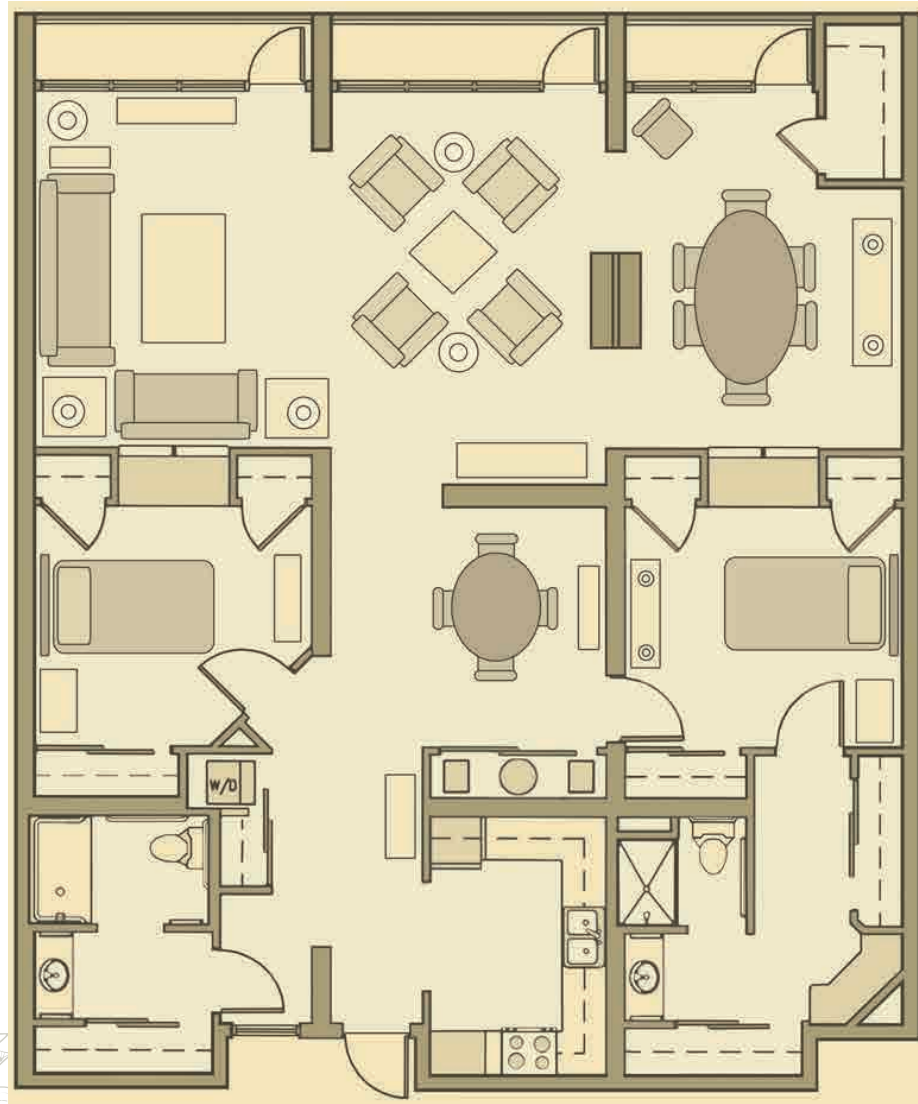

THE LOFT

573 sq. ft.

ONE BEDROOM (with den)

1,150 sq. ft.

All measurements are approximate.

TWO BEDROOM

1,730 sq. ft.

All measurements are approximate.