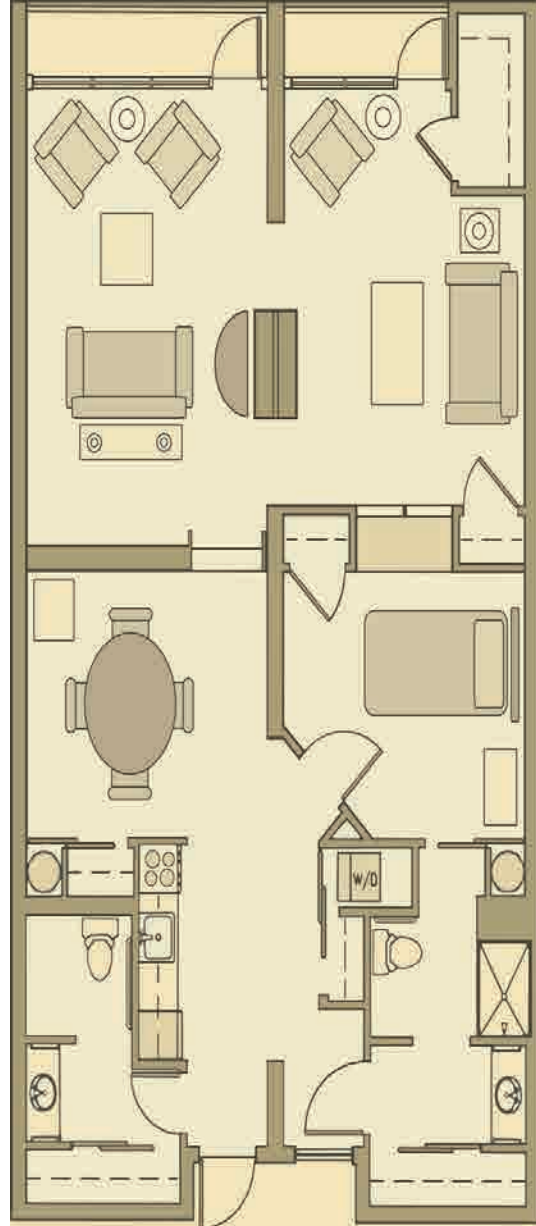

THE LOFT

573 sq. ft.

ONE BEDROOM (with den)

1,150 sq. ft.

All measurements are approximate.

TWO BEDROOM

1,730 sq. ft.

All measurements are approximate.