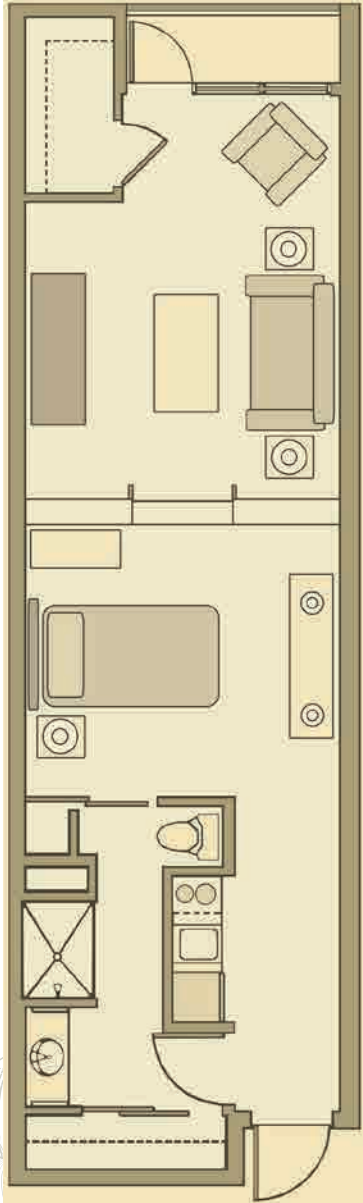

THE LOFT

573 sq. ft.

ONE BEDROOM (with den)

1,150 sq. ft.

All measurements are approximate.

TWO BEDROOM

1,730 sq. ft.

All measurements are approximate.