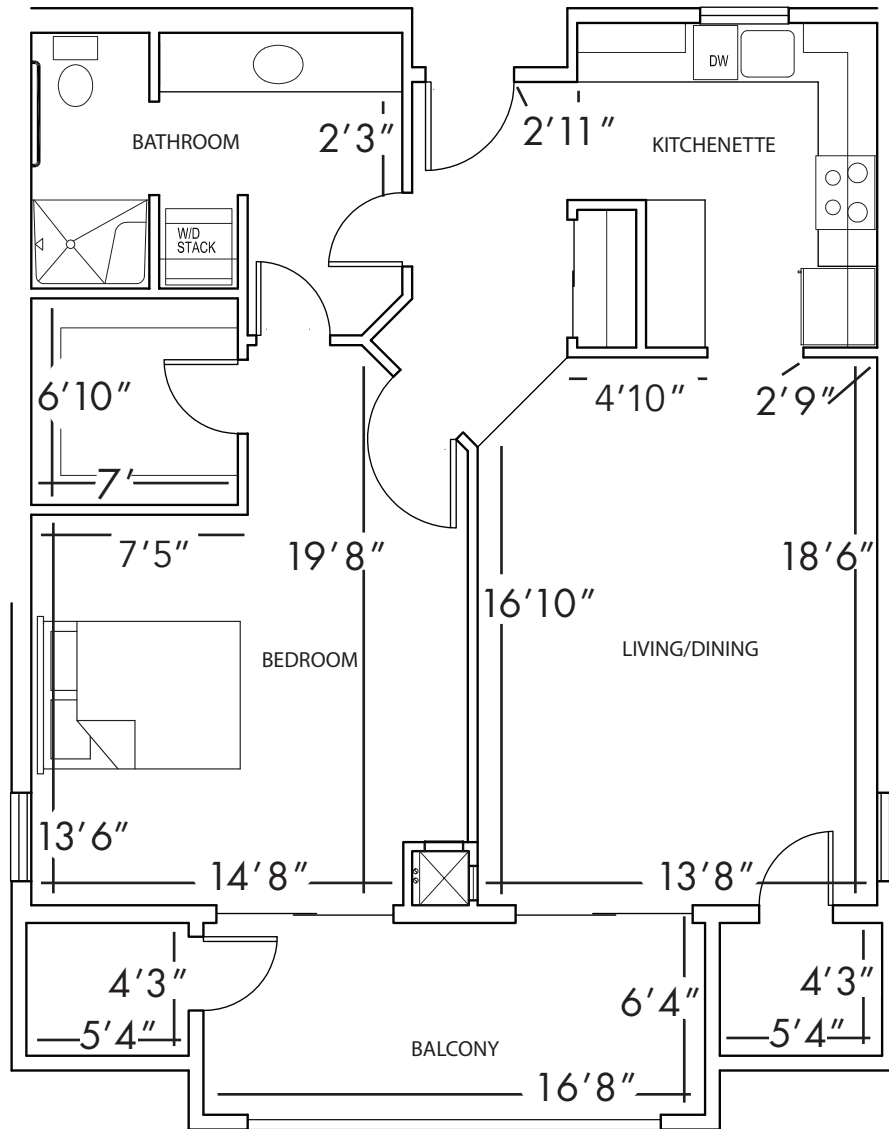

Studio
333 sq. ft.

Unit A-E

THE COEUR D'ALENE

Unit 1-M

Two bedroom
904 sq. ft.

THE COEUR D'ALENE

Unit 1-N

Two bedroom
1,025 sq. ft.

THE HAYDEN

One Bedroom

555 sq. ft.

Unit A-B

THE PEND OREILLE
One bedroom deluxe
760 sq. ft.

Unit 1-O

THE PEND OREILLE
One bedroom deluxe
660 sq. ft.

Unit 1-P

THE PEND OREILLE
One bedroom deluxe
1,029 sq. ft.

Unit 1-J

THE PEND OREILLE
One bedroom deluxe
818 sq. ft.

Unit 1-K

THE PEND OREILLE
One bedroom deluxe
1,140 sq. ft.

Unit 1-H

THE PEND OREILLE

Unit A-J

Two Bedroom
837 sq. ft.

THE PEND OREILLE
One bedroom deluxe
838 sq. ft.

Unit 1-G

THE LIBERTY

Studio deluxe with den
610 sq. ft.

Unit 1-E

THE HAYDEN

One bedroom
610 sq. ft.