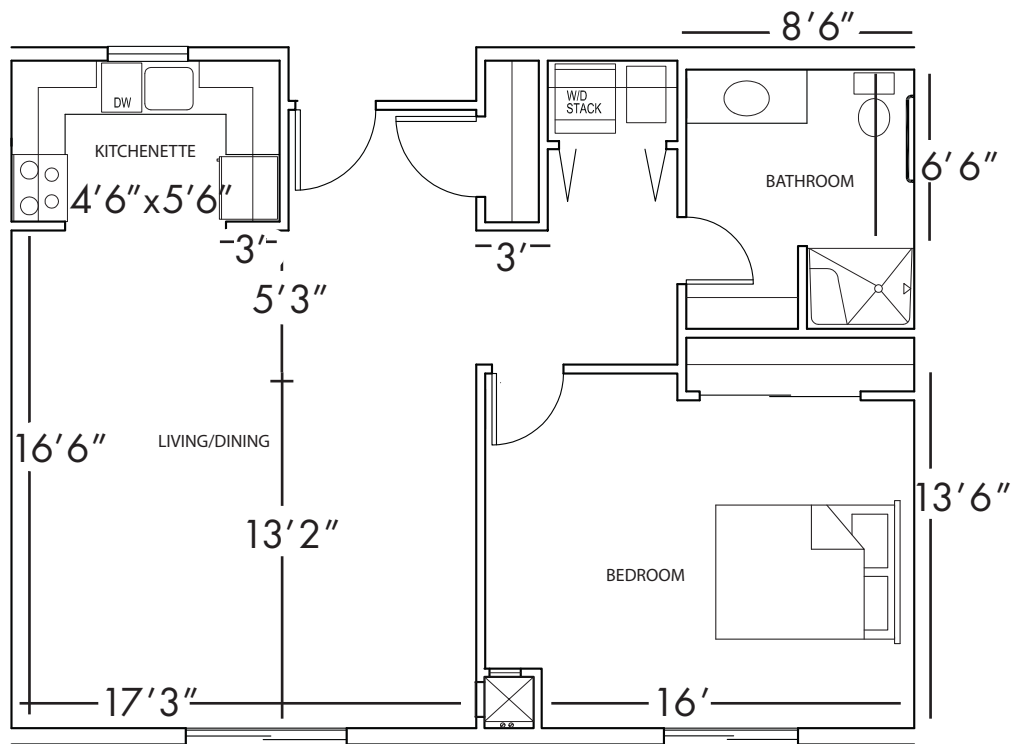

Studio
333 sq. ft.

Unit A-E

THE COEUR D'ALENE

Unit 1-M

Two bedroom
904 sq. ft.

THE COEUR D'ALENE

Unit 1-N

Two bedroom
1,025 sq. ft.

THE HAYDEN

One Bedroom

555 sq. ft.

Unit A-B

THE PEND OREILLE
One bedroom deluxe
760 sq. ft.

Unit 1-O

THE PEND OREILLE
One bedroom deluxe
660 sq. ft.

Unit 1-P

THE PEND OREILLE
One bedroom deluxe
1,029 sq. ft.

Unit 1-J

THE PEND OREILLE
One bedroom deluxe
818 sq. ft.

Unit 1-K

THE PEND OREILLE
One bedroom deluxe
1,140 sq. ft.

Unit 1-H

THE PEND OREILLE

Unit A-J

Two Bedroom
837 sq. ft.

THE PEND OREILLE
One bedroom deluxe
838 sq. ft.

Unit 1-G

THE LIBERTY

Studio deluxe with den
610 sq. ft.

Unit 1-E

THE HAYDEN

One bedroom
610 sq. ft.