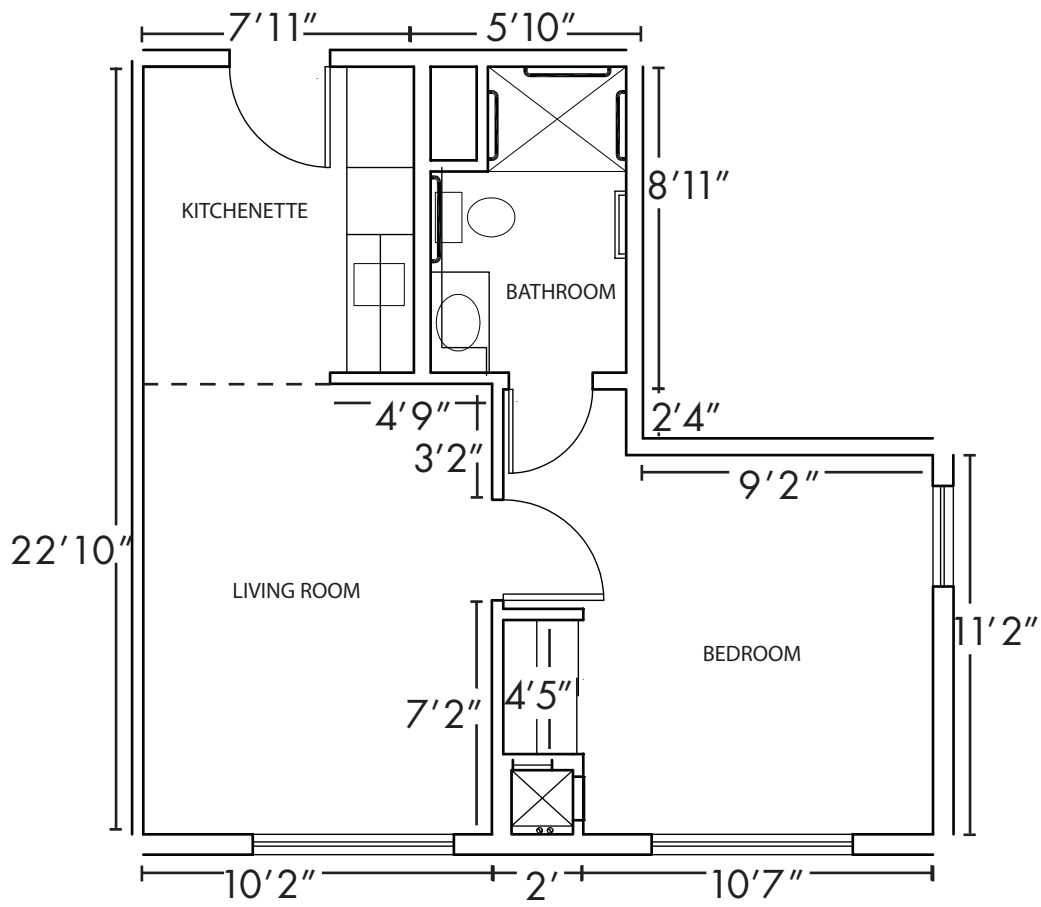

THE HAYDEN

One Bedroom

473 sq. ft.

Unit A-D

THE SPOKANE

Studio Deluxe
388 sq. ft.

Unit A-A

THE ST. JOE

Studio
333 sq. ft.

Unit A-E

THE COEUR D'ALENE

Unit 1-M

Two bedroom
904 sq. ft.

THE COEUR D'ALENE

Unit 1-N

Two bedroom
1,025 sq. ft.

THE HAYDEN

One Bedroom

555 sq. ft.

Unit A-B

THE PEND OREILLE
One bedroom deluxe
760 sq. ft.

Unit 1-O

THE PEND OREILLE
One bedroom deluxe
660 sq. ft.

Unit 1-P

THE PEND OREILLE
One bedroom deluxe
1,029 sq. ft.

Unit 1-J

THE PEND OREILLE
One bedroom deluxe
818 sq. ft.

Unit 1-K

THE PEND OREILLE
One bedroom deluxe
1,140 sq. ft.

Unit 1-H

THE PEND OREILLE

Unit A-J