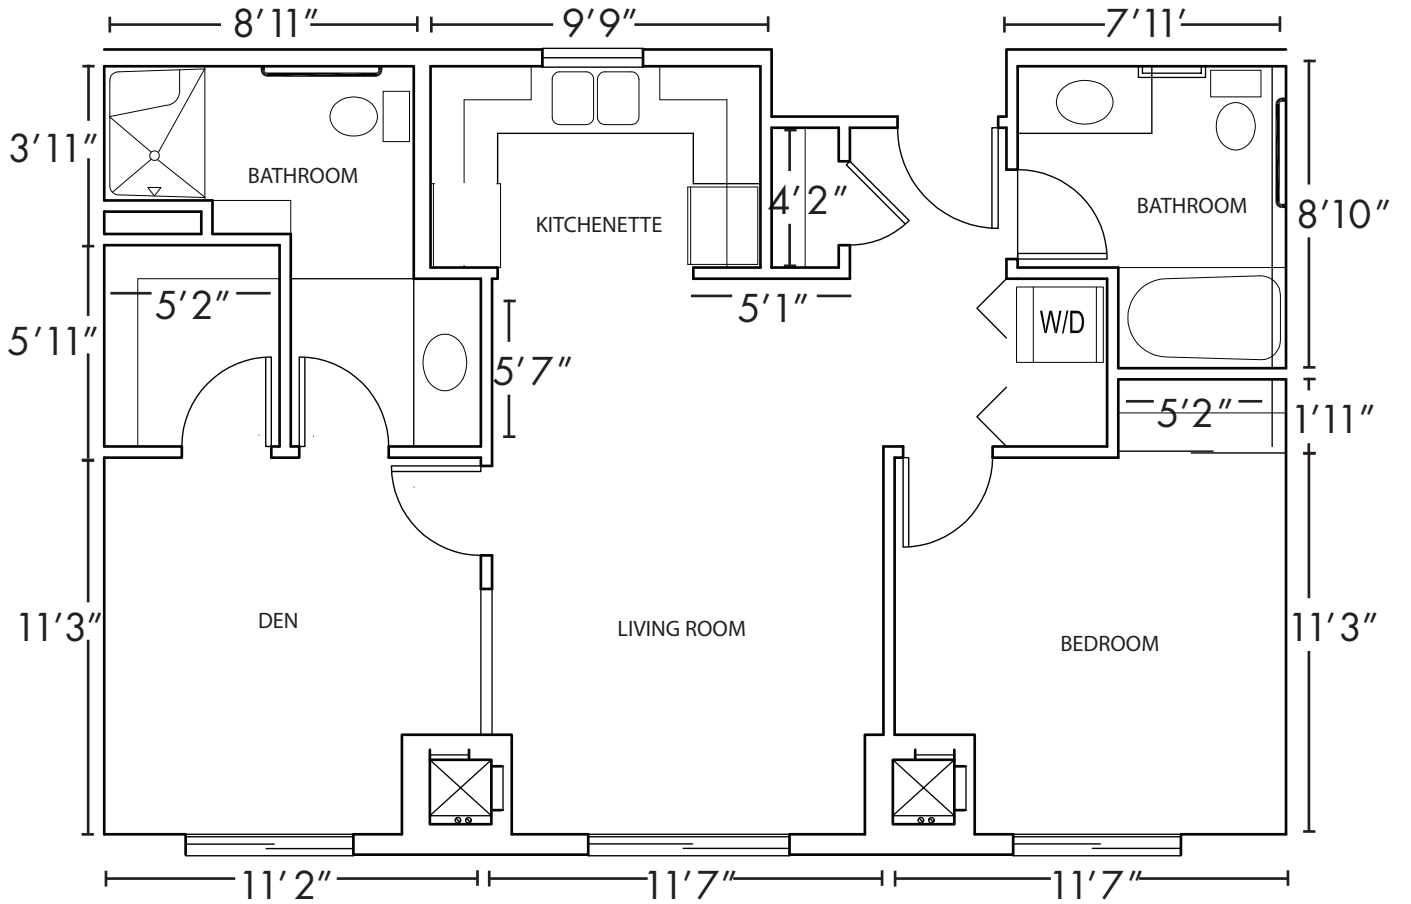

THE HAYDEN

One Bedroom

555 sq. ft.

Unit A-B

THE PEND OREILLE
One bedroom deluxe
760 sq. ft.

Unit 1-O

THE PEND OREILLE
One bedroom deluxe
660 sq. ft.

Unit 1-P

THE PEND OREILLE
One bedroom deluxe
1,029 sq. ft.

Unit 1-J

THE PEND OREILLE
One bedroom deluxe
818 sq. ft.

Unit 1-K

THE PEND OREILLE
One bedroom deluxe
1,140 sq. ft.

Unit 1-H

THE PEND OREILLE

Unit A-J

Two Bedroom
837 sq. ft.

THE PEND OREILLE
One bedroom deluxe
838 sq. ft.

Unit 1-G

THE LIBERTY

Studio deluxe with den
610 sq. ft.

Unit 1-E

THE HAYDEN

One bedroom
610 sq. ft.

Unit 1-D

THE PEND OREILLE
One Bedroom Deluxe
661 sq. ft.

Unit A-H

THE ST. JOE

Studio
470 sq. ft.

Unit 1-A

THE SPOKANE

Studio deluxe
526 sq. ft.