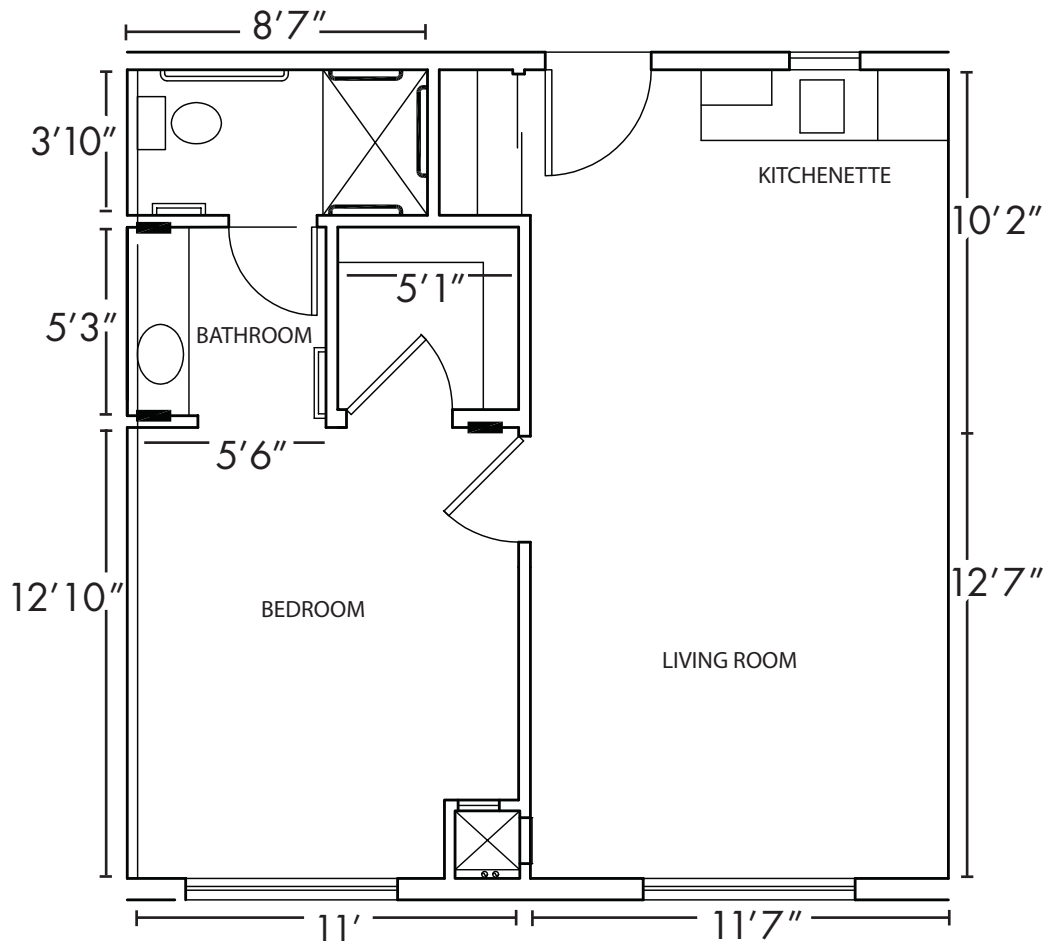

THE HAYDEN

One Bedroom

473 sq. ft.

Unit A-D

THE SPOKANE

Studio Deluxe
388 sq. ft.

Unit A-A

THE ST. JOE

Studio
333 sq. ft.

Unit A-E

THE COEUR D'ALENE

Unit 1-M

Two bedroom
904 sq. ft.

THE COEUR D'ALENE

Unit 1-N

Two bedroom
1,025 sq. ft.

THE HAYDEN

One Bedroom

555 sq. ft.

Unit A-B

THE PEND OREILLE
One bedroom deluxe
760 sq. ft.

Unit 1-O

THE PEND OREILLE
One bedroom deluxe
660 sq. ft.

Unit 1-P

THE PEND OREILLE
One bedroom deluxe
1,029 sq. ft.

Unit 1-J

THE PEND OREILLE
One bedroom deluxe
818 sq. ft.

Unit 1-K

THE PEND OREILLE
One bedroom deluxe
1,140 sq. ft.

Unit 1-H

THE PEND OREILLE

Unit A-J