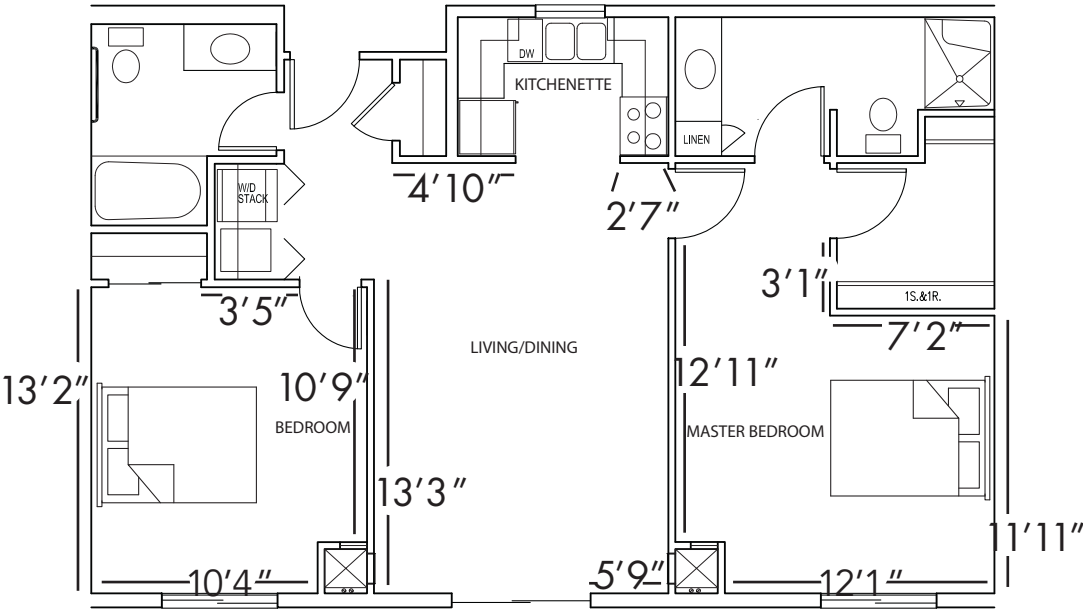

Studio
333 sq. ft.

Unit A-E

THE COEUR D'ALENE

Unit 1-M

Two bedroom
904 sq. ft.

THE COEUR D'ALENE

Unit 1-N

Two bedroom
1,025 sq. ft.

THE HAYDEN

One Bedroom

555 sq. ft.

Unit A-B

THE PEND OREILLE
One bedroom deluxe
760 sq. ft.

Unit 1-O

THE PEND OREILLE
One bedroom deluxe
660 sq. ft.

Unit 1-P

THE PEND OREILLE
One bedroom deluxe
1,029 sq. ft.

Unit 1-J

THE PEND OREILLE
One bedroom deluxe
818 sq. ft.

Unit 1-K

THE PEND OREILLE
One bedroom deluxe
1,140 sq. ft.

Unit 1-H

THE PEND OREILLE

Unit A-J

Two Bedroom
837 sq. ft.

THE PEND OREILLE
One bedroom deluxe
838 sq. ft.

Unit 1-G

THE LIBERTY

Studio deluxe with den
610 sq. ft.

Unit 1-E

THE HAYDEN

One bedroom
610 sq. ft.