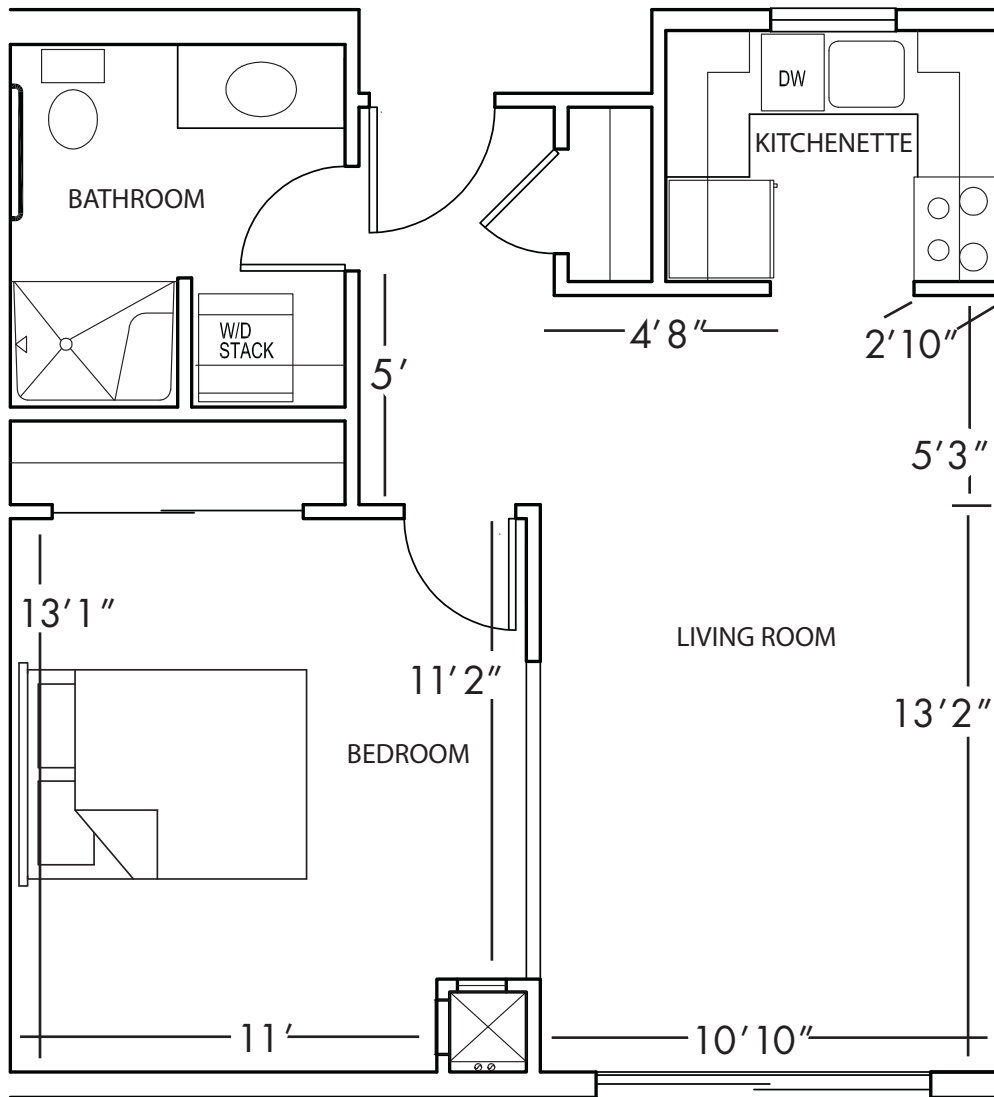

Studio
333 sq. ft.

Unit A-E

THE COEUR D'ALENE

Unit 1-M

Two bedroom
904 sq. ft.

THE COEUR D'ALENE

Unit 1-N

Two bedroom
1,025 sq. ft.

THE PEND OREILLE
One bedroom deluxe
1,029 sq. ft.

Unit 1-J

THE PEND OREILLE
One bedroom deluxe
818 sq. ft.

Unit 1-K

THE PEND OREILLE
One bedroom deluxe
1,140 sq. ft.

Unit 1-H

THE PEND OREILLE

Unit A-J

Two Bedroom
837 sq. ft.

THE PEND OREILLE
One bedroom deluxe
838 sq. ft.

Unit 1-G

THE LIBERTY

Studio deluxe with den
610 sq. ft.

Unit 1-E

THE HAYDEN

One bedroom
610 sq. ft.

Unit 1-D

THE PEND OREILLE
One Bedroom Deluxe
661 sq. ft.

Unit A-H

THE ST. JOE

Studio
470 sq. ft.

Unit 1-A

THE SPOKANE

Studio deluxe
526 sq. ft.