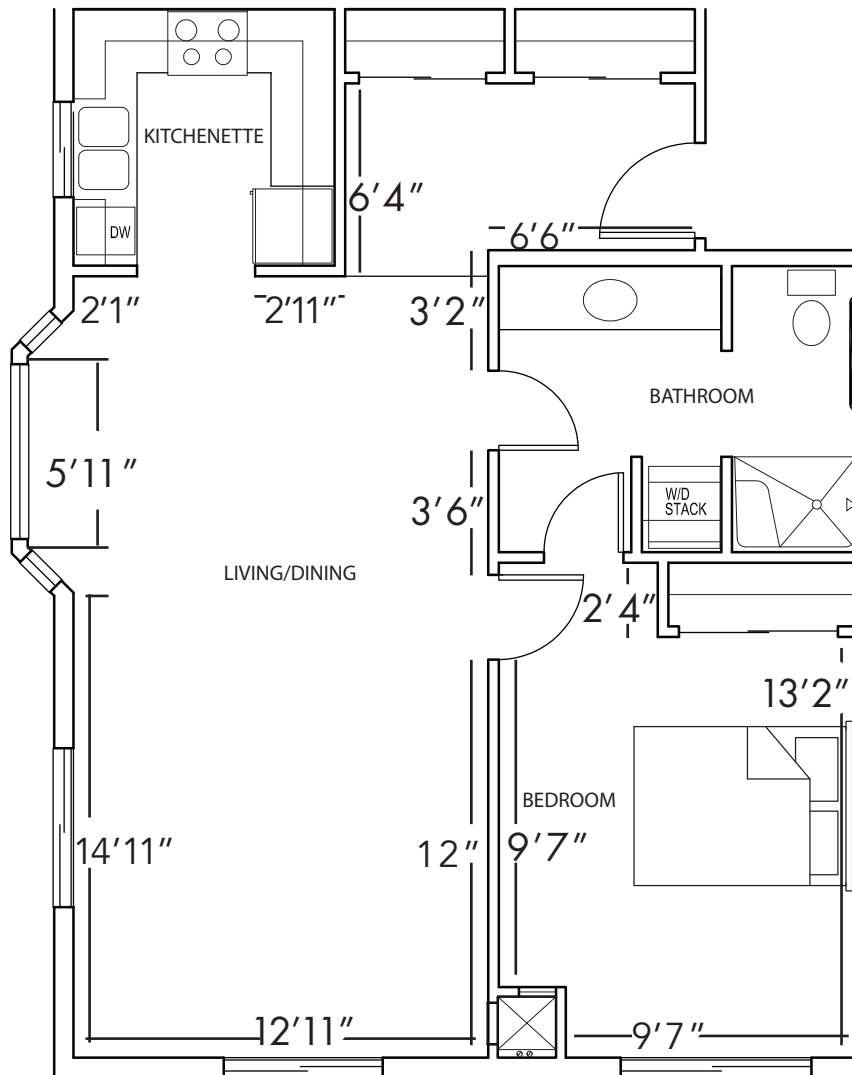

Studio
333 sq. ft.

Unit A-E

THE COEUR D'ALENE

Unit 1-M

Two bedroom
904 sq. ft.

THE COEUR D'ALENE

Unit 1-N

Two bedroom
1,025 sq. ft.

THE PEND OREILLE
One bedroom deluxe
1,029 sq. ft.

Unit 1-J

THE PEND OREILLE
One bedroom deluxe
818 sq. ft.

Unit 1-K

THE PEND OREILLE
One bedroom deluxe
1,140 sq. ft.

Unit 1-H

THE PEND OREILLE

Unit A-J

Two Bedroom
837 sq. ft.

THE PEND OREILLE
One bedroom deluxe
838 sq. ft.

Unit 1-G

THE LIBERTY

Studio deluxe with den
610 sq. ft.

Unit 1-E

THE HAYDEN

One bedroom
610 sq. ft.

Unit 1-D

THE PEND OREILLE
One Bedroom Deluxe
661 sq. ft.

Unit A-H

THE ST. JOE

Studio
470 sq. ft.

Unit 1-A

THE SPOKANE

Studio deluxe
526 sq. ft.