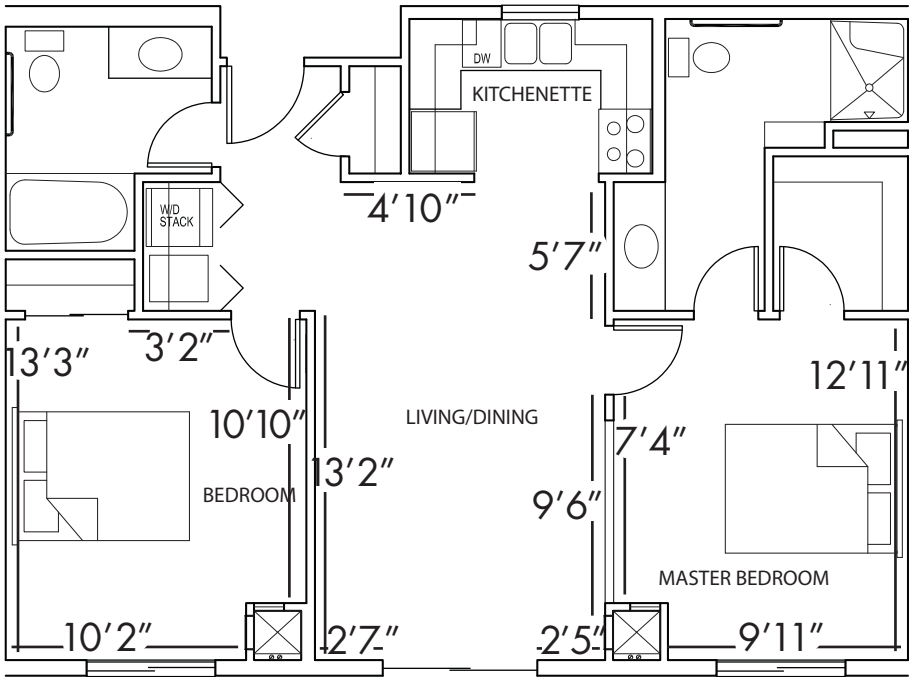

Studio
333 sq. ft.

Unit A-E

THE COEUR D'ALENE

Unit 1-M

Two bedroom
904 sq. ft.

THE COEUR D'ALENE

Unit 1-N

Two bedroom
1,025 sq. ft.

THE HAYDEN

One Bedroom

555 sq. ft.

Unit A-B

THE PEND OREILLE
One bedroom deluxe
760 sq. ft.

Unit 1-O

THE PEND OREILLE
One bedroom deluxe
660 sq. ft.

Unit 1-P

THE PEND OREILLE
One bedroom deluxe
1,029 sq. ft.

Unit 1-J

THE PEND OREILLE
One bedroom deluxe
818 sq. ft.

Unit 1-K

THE PEND OREILLE
One bedroom deluxe
1,140 sq. ft.

Unit 1-H

THE PEND OREILLE

Unit A-J

Two Bedroom
837 sq. ft.

THE PEND OREILLE
One bedroom deluxe
838 sq. ft.

Unit 1-G

THE LIBERTY

Studio deluxe with den
610 sq. ft.

Unit 1-E

THE HAYDEN

One bedroom
610 sq. ft.