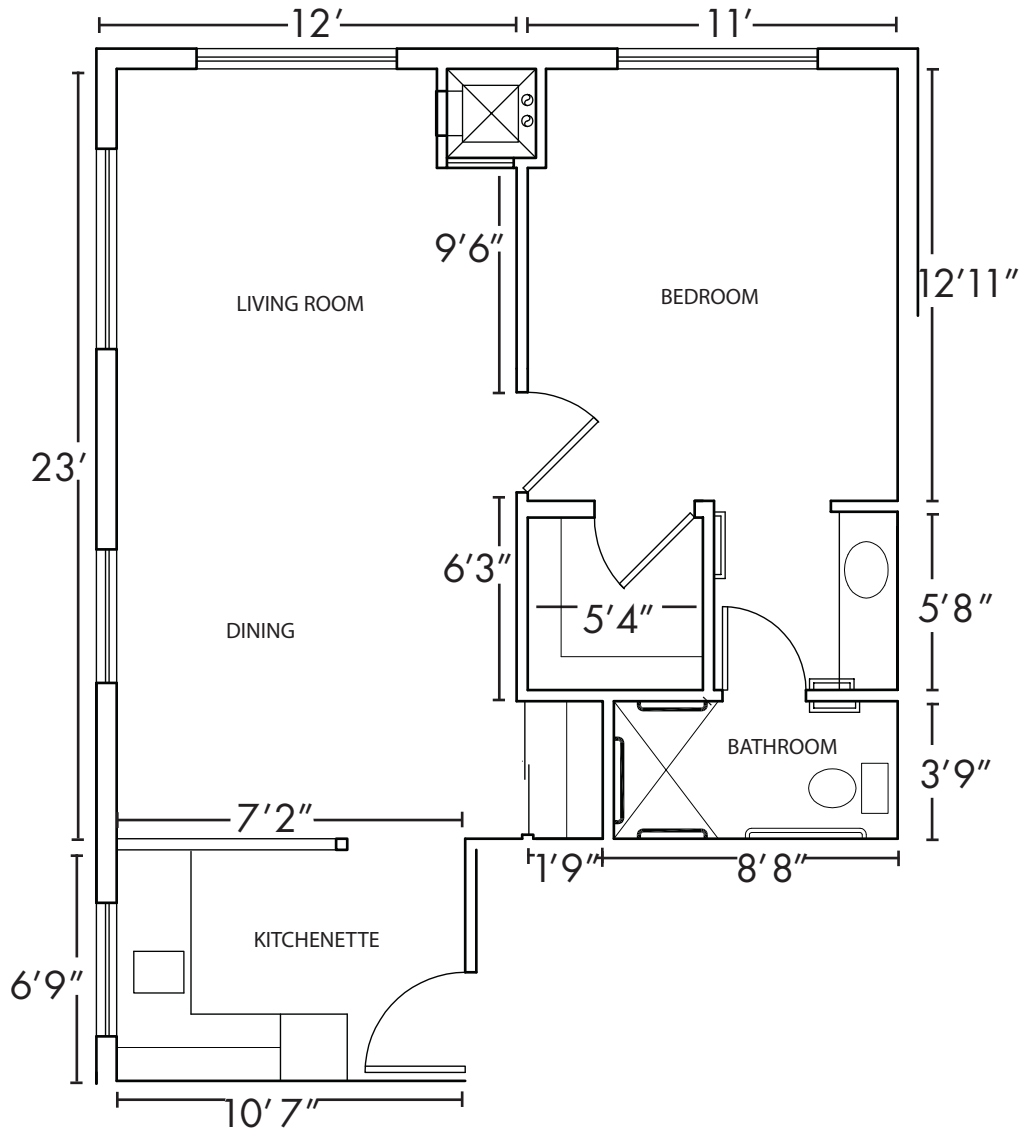

Studio
333 sq. ft.

Unit A-E

THE COEUR D'ALENE

Unit 1-M

Two bedroom
904 sq. ft.

THE COEUR D'ALENE

Unit 1-N

Two bedroom
1,025 sq. ft.

THE PEND OREILLE
One bedroom deluxe
1,029 sq. ft.

Unit 1-J

THE PEND OREILLE
One bedroom deluxe
818 sq. ft.

Unit 1-K

THE PEND OREILLE
One bedroom deluxe
1,140 sq. ft.

Unit 1-H

THE PEND OREILLE

Unit A-J

Two Bedroom
837 sq. ft.

THE PEND OREILLE
One bedroom deluxe
838 sq. ft.

Unit 1-G

THE LIBERTY

Studio deluxe with den
610 sq. ft.

Unit 1-E

THE HAYDEN

One bedroom
610 sq. ft.

Unit 1-D

THE PEND OREILLE
One Bedroom Deluxe
661 sq. ft.

Unit A-H

THE ST. JOE

Studio
470 sq. ft.

Unit 1-A

THE SPOKANE

Studio deluxe
526 sq. ft.