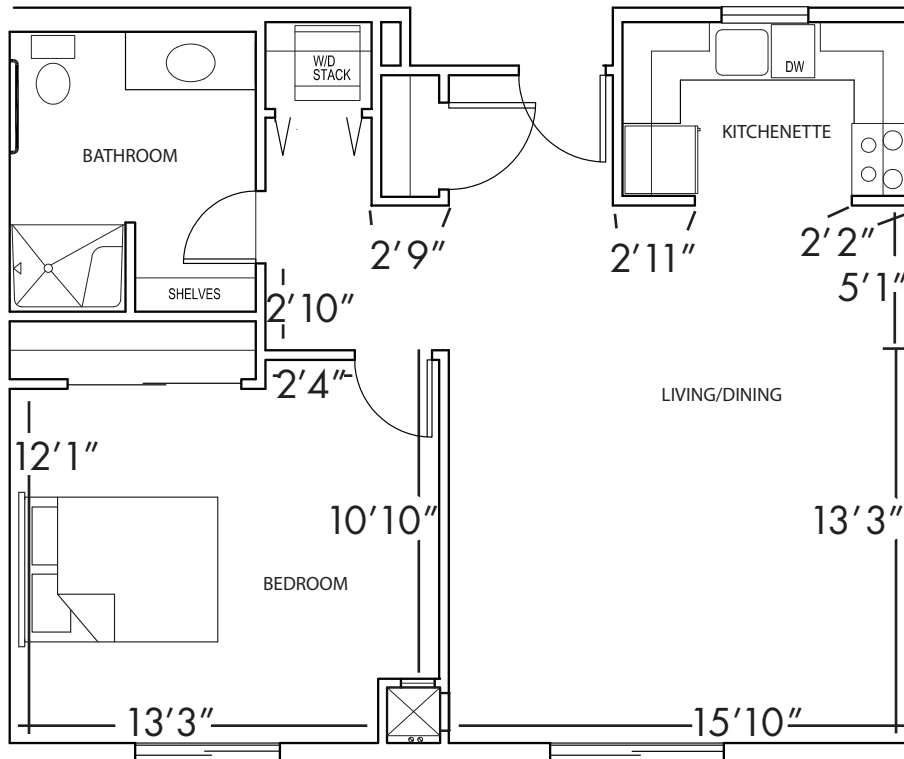

Studio
333 sq. ft.

Unit A-E

THE COEUR D'ALENE

Unit 1-M

Two bedroom
904 sq. ft.

THE COEUR D'ALENE

Unit 1-N

Two bedroom
1,025 sq. ft.

THE HAYDEN

One Bedroom

555 sq. ft.

Unit A-B

THE PEND OREILLE
One bedroom deluxe
760 sq. ft.

Unit 1-O

THE PEND OREILLE
One bedroom deluxe
660 sq. ft.

Unit 1-P

THE PEND OREILLE
One bedroom deluxe
1,029 sq. ft.

Unit 1-J

THE PEND OREILLE
One bedroom deluxe
818 sq. ft.

Unit 1-K

THE PEND OREILLE
One bedroom deluxe
1,140 sq. ft.

Unit 1-H

THE PEND OREILLE

Unit A-J

Two Bedroom
837 sq. ft.

THE PEND OREILLE
One bedroom deluxe
838 sq. ft.

Unit 1-G

THE LIBERTY

Studio deluxe with den
610 sq. ft.

Unit 1-E

THE HAYDEN

One bedroom
610 sq. ft.