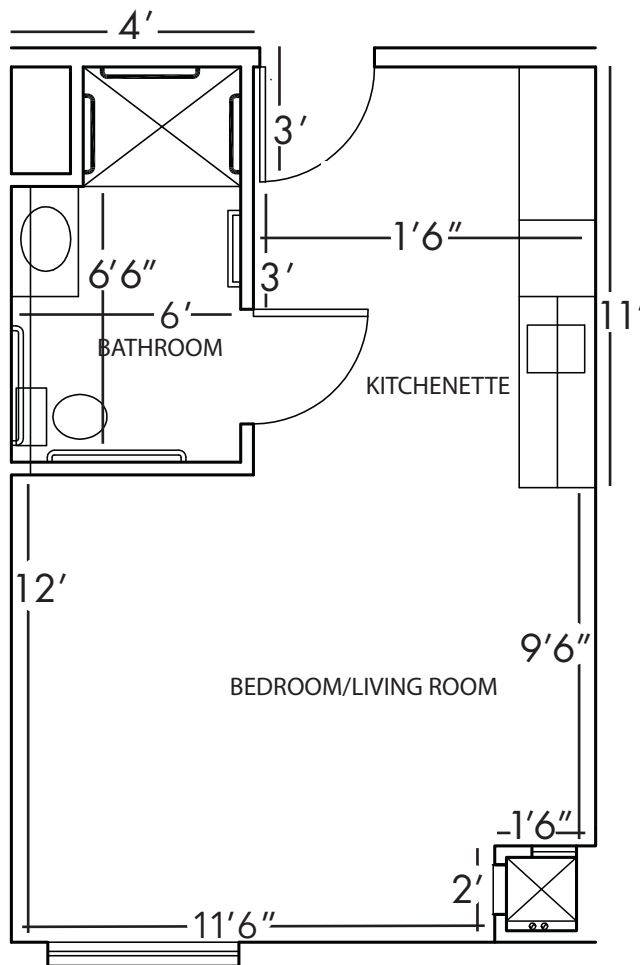

THE HAYDEN

One Bedroom

473 sq. ft.

Unit A-D

THE SPOKANE

Studio Deluxe
388 sq. ft.

Unit A-A

THE ST. JOE

Studio
333 sq. ft.

Unit A-E

THE COEUR D'ALENE

Unit 1-M

Two bedroom
904 sq. ft.

THE COEUR D'ALENE

Unit 1-N

Two bedroom
1,025 sq. ft.

THE HAYDEN

One Bedroom

555 sq. ft.

Unit A-B

THE PEND OREILLE
One bedroom deluxe
760 sq. ft.

Unit 1-O

THE PEND OREILLE
One bedroom deluxe
660 sq. ft.

Unit 1-P

THE PEND OREILLE
One bedroom deluxe
1,029 sq. ft.

Unit 1-J

THE PEND OREILLE
One bedroom deluxe
818 sq. ft.

Unit 1-K

THE PEND OREILLE
One bedroom deluxe
1,140 sq. ft.

Unit 1-H

THE PEND OREILLE

Unit A-J