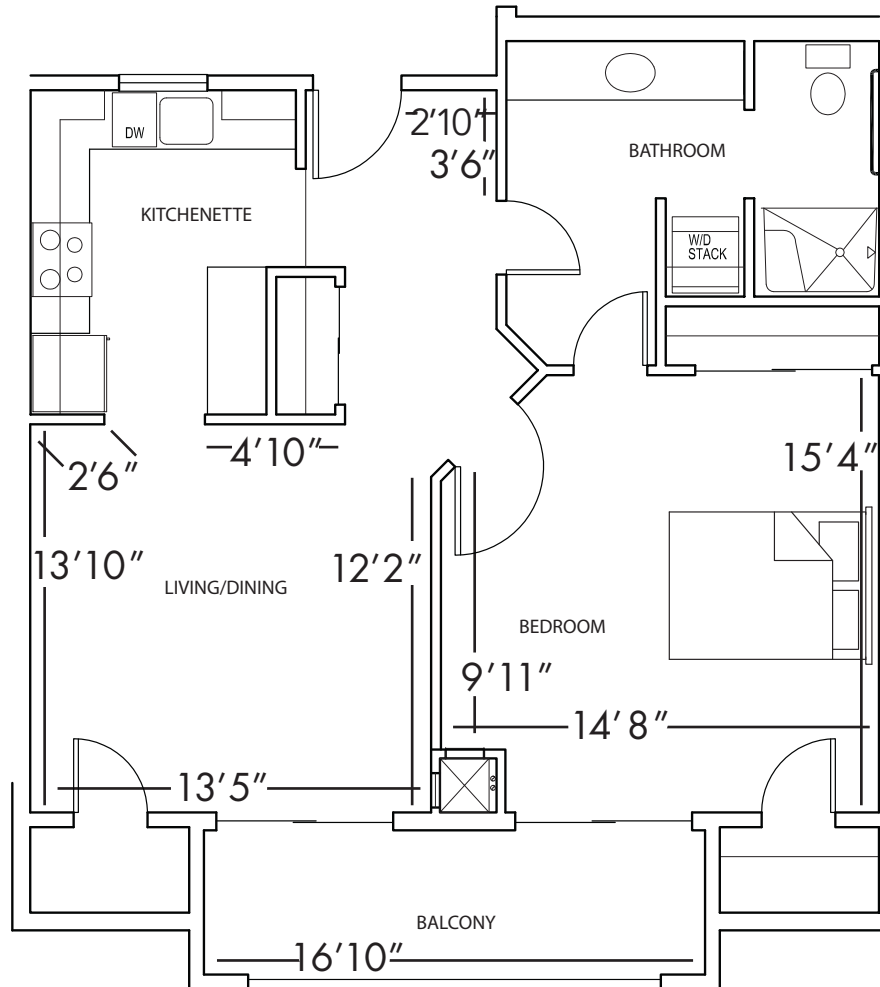

Studio
333 sq. ft.

Unit A-E

THE COEUR D'ALENE

Unit 1-M

Two bedroom
904 sq. ft.

THE COEUR D'ALENE

Unit 1-N

Two bedroom
1,025 sq. ft.

THE HAYDEN

One Bedroom

555 sq. ft.

Unit A-B

THE PEND OREILLE
One bedroom deluxe
760 sq. ft.

Unit 1-O

THE PEND OREILLE
One bedroom deluxe
660 sq. ft.

Unit 1-P

THE PEND OREILLE
One bedroom deluxe
1,029 sq. ft.

Unit 1-J

THE PEND OREILLE
One bedroom deluxe
818 sq. ft.

Unit 1-K

THE PEND OREILLE
One bedroom deluxe
1,140 sq. ft.

Unit 1-H

THE PEND OREILLE

Unit A-J

Two Bedroom
837 sq. ft.

THE PEND OREILLE
One bedroom deluxe
838 sq. ft.

Unit 1-G

THE LIBERTY

Studio deluxe with den
610 sq. ft.

Unit 1-E

THE HAYDEN

One bedroom
610 sq. ft.