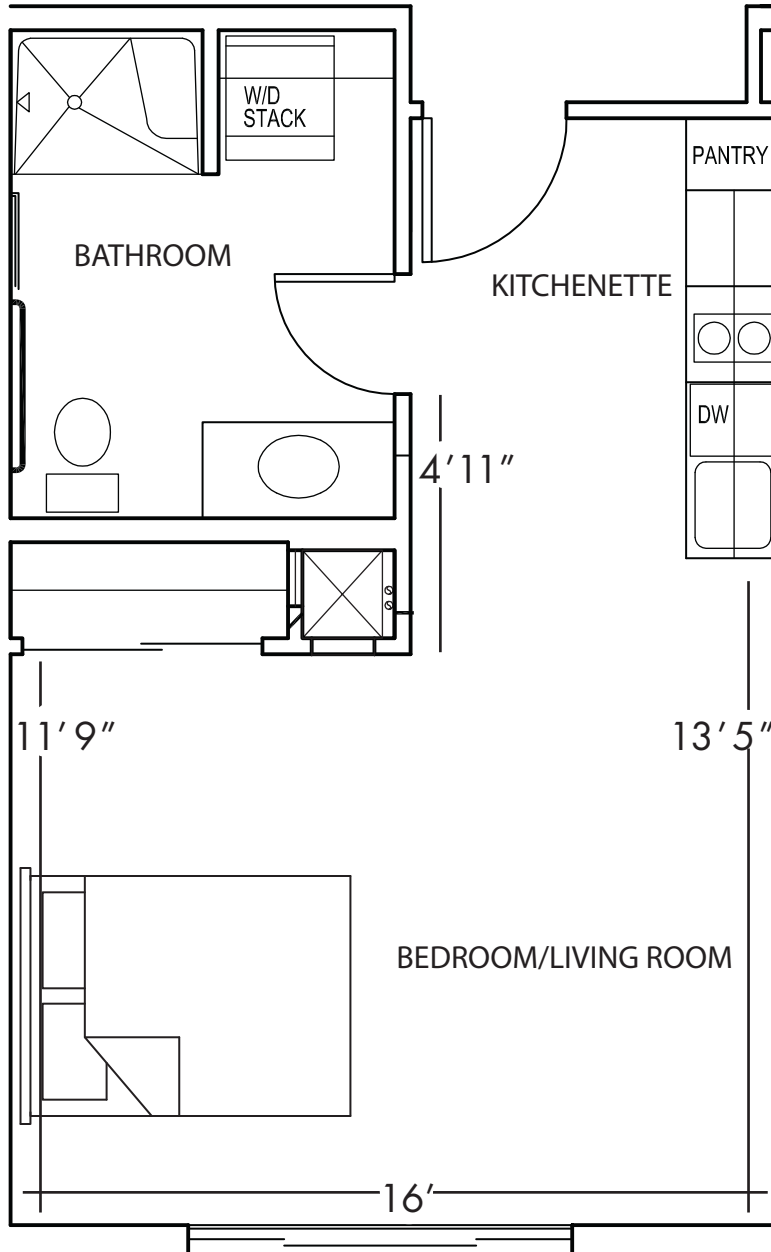

Studio
333 sq. ft.

Unit A-E

THE COEUR D'ALENE

Unit 1-M

Two bedroom
904 sq. ft.

THE COEUR D'ALENE

Unit 1-N

Two bedroom
1,025 sq. ft.

THE PEND OREILLE
One bedroom deluxe
1,029 sq. ft.

Unit 1-J

THE PEND OREILLE
One bedroom deluxe
818 sq. ft.

Unit 1-K

THE PEND OREILLE
One bedroom deluxe
1,140 sq. ft.

Unit 1-H

THE PEND OREILLE

Unit A-J

Two Bedroom
837 sq. ft.

THE PEND OREILLE
One bedroom deluxe
838 sq. ft.

Unit 1-G

THE LIBERTY

Studio deluxe with den
610 sq. ft.

Unit 1-E

THE HAYDEN

One bedroom
610 sq. ft.

Unit 1-D

THE PEND OREILLE
One Bedroom Deluxe
661 sq. ft.

Unit A-H

THE ST. JOE

Studio
470 sq. ft.

Unit 1-A

THE SPOKANE

Studio deluxe
526 sq. ft.