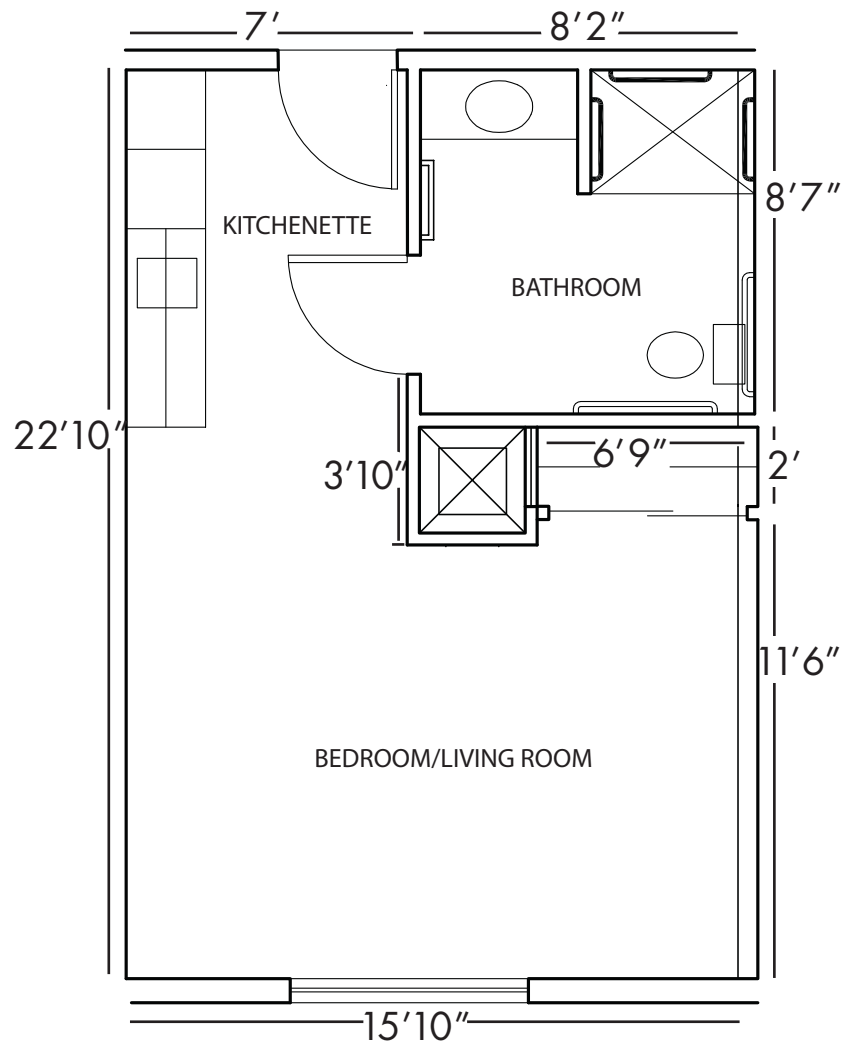

THE HAYDEN

One Bedroom

473 sq. ft.

Unit A-D

THE SPOKANE

Studio Deluxe
388 sq. ft.

Unit A-A

THE ST. JOE

Studio
333 sq. ft.

Unit A-E

THE COEUR D'ALENE

Unit 1-M

Two bedroom
904 sq. ft.

THE COEUR D'ALENE

Unit 1-N

Two bedroom
1,025 sq. ft.

THE HAYDEN

One Bedroom

555 sq. ft.

Unit A-B

THE PEND OREILLE
One bedroom deluxe
760 sq. ft.

Unit 1-O

THE PEND OREILLE
One bedroom deluxe
660 sq. ft.

Unit 1-P

THE PEND OREILLE
One bedroom deluxe
1,029 sq. ft.

Unit 1-J

THE PEND OREILLE
One bedroom deluxe
818 sq. ft.

Unit 1-K

THE PEND OREILLE
One bedroom deluxe
1,140 sq. ft.

Unit 1-H

THE PEND OREILLE

Unit A-J