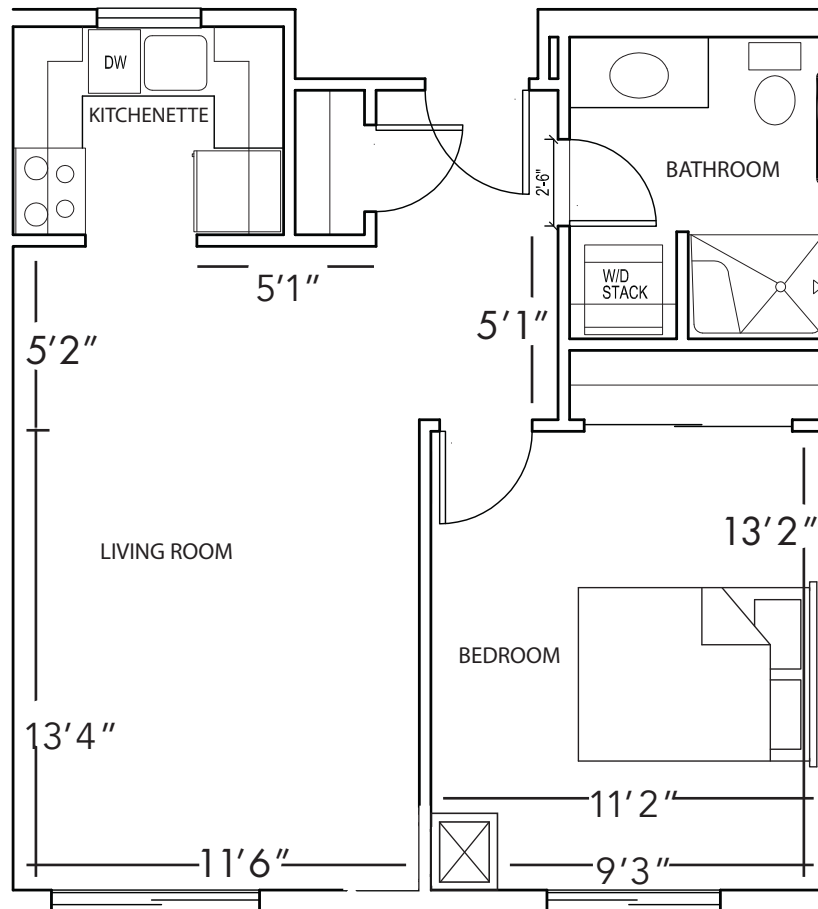

Studio
333 sq. ft.

Unit A-E

THE COEUR D'ALENE

Unit 1-M

Two bedroom
904 sq. ft.

THE COEUR D'ALENE

Unit 1-N

Two bedroom
1,025 sq. ft.

THE PEND OREILLE
One bedroom deluxe
1,029 sq. ft.

Unit 1-J

THE PEND OREILLE
One bedroom deluxe
818 sq. ft.

Unit 1-K

THE PEND OREILLE
One bedroom deluxe
1,140 sq. ft.

Unit 1-H

THE PEND OREILLE

Unit A-J

Two Bedroom
837 sq. ft.

THE PEND OREILLE
One bedroom deluxe
838 sq. ft.

Unit 1-G

THE LIBERTY

Studio deluxe with den
610 sq. ft.

Unit 1-E

THE HAYDEN

One bedroom
610 sq. ft.

Unit 1-D

THE PEND OREILLE
One Bedroom Deluxe
661 sq. ft.

Unit A-H

THE ST. JOE

Studio
470 sq. ft.

Unit 1-A

THE SPOKANE

Studio deluxe
526 sq. ft.