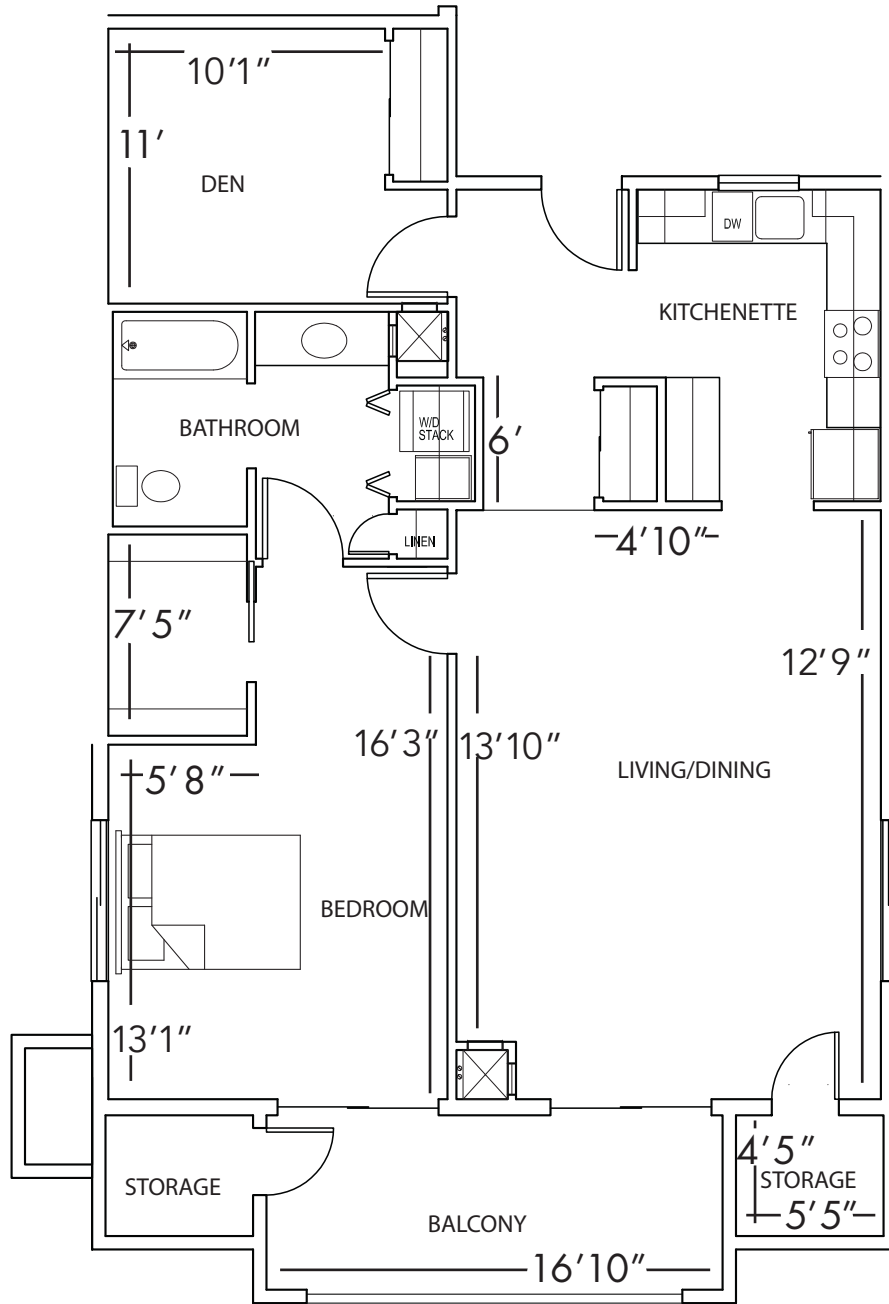

THE HAYDEN

One Bedroom

555 sq. ft.

Unit A-B

THE PEND OREILLE
One bedroom deluxe
760 sq. ft.

Unit 1-O

THE PEND OREILLE
One bedroom deluxe
660 sq. ft.

Unit 1-P

THE PEND OREILLE
One bedroom deluxe
1,029 sq. ft.

Unit 1-J

THE PEND OREILLE
One bedroom deluxe
818 sq. ft.

Unit 1-K

THE PEND OREILLE
One bedroom deluxe
1,140 sq. ft.

Unit 1-H

THE PEND OREILLE

Unit A-J

Two Bedroom
837 sq. ft.

THE PEND OREILLE
One bedroom deluxe
838 sq. ft.

Unit 1-G

THE LIBERTY

Studio deluxe with den
610 sq. ft.

Unit 1-E

THE HAYDEN

One bedroom
610 sq. ft.

Unit 1-D

THE PEND OREILLE
One Bedroom Deluxe
661 sq. ft.

Unit A-H

THE ST. JOE

Studio
470 sq. ft.

Unit 1-A

THE SPOKANE

Studio deluxe
526 sq. ft.