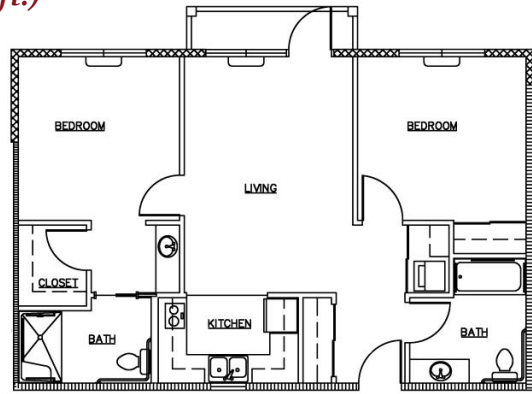

Floor Plans

Studio (384 sq. ft.)

Alcove (576 sq. ft.)

One Bedroom (576 sq. ft.)

Studio (384 sq. ft.)

It's not the good life: it's the best life!

1016 29th Street NW
Gig Harbor, WA 98335
253.853.3354
HarborPlaceRetirement.com