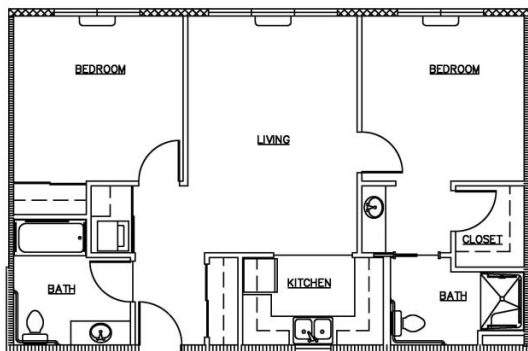

Floor Plans

Studio (384 sq. ft.)

Alcove (576 sq. ft.)

One Bedroom (576 sq. ft.)

Studio (384 sq. ft.)

It's not the good life: it's the best life!

1016 29th Street NW
Gig Harbor, WA 98335
253.853.3354
HarborPlaceRetirement.com