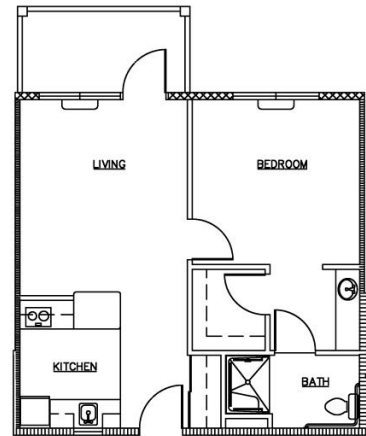

Floor Plans

Studio (384 sq. ft.)

Alcove (576 sq. ft.)

One Bedroom (576 sq. ft.)

Studio (384 sq. ft.)

It's not the good life: it's the best life!

1016 29th Street NW
Gig Harbor, WA 98335
253.853.3354
HarborPlaceRetirement.com