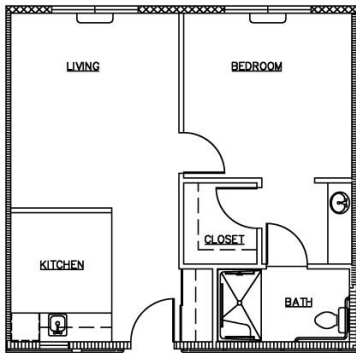

Floor Plans

Studio (384 sq. ft.)

Alcove (576 sq. ft.)

One Bedroom (576 sq. ft.)

Studio (384 sq. ft.)

It's not the good life: it's the best life!

1016 29th Street NW
Gig Harbor, WA 98335
253.853.3354
HarborPlaceRetirement.com