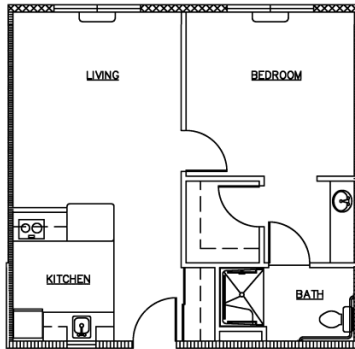

Floor Plans

Studio (384 sq. ft.)

Alcove (576 sq. ft.)

One Bedroom (576 sq. ft.)

Studio (384 sq. ft.)

It's not the good life: it's the best life!

1016 29th Street NW
Gig Harbor, WA 98335
253.853.3354
HarborPlaceRetirement.com