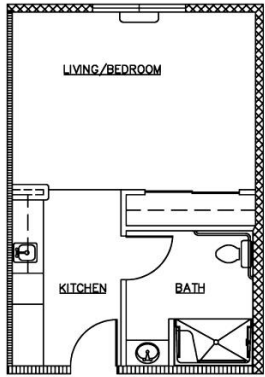

Floor Plans

Studio (384 sq. ft.)

Alcove (576 sq. ft.)

One Bedroom (576 sq. ft.)

Studio (384 sq. ft.)

It's not the good life: it's the best life!

1016 29th Street NW
Gig Harbor, WA 98335
253.853.3354
HarborPlaceRetirement.com