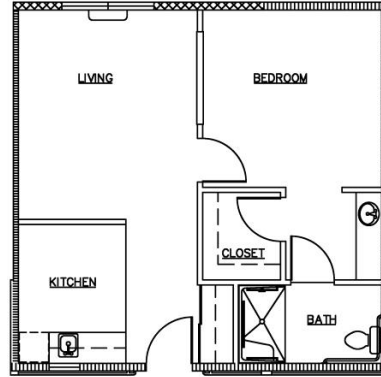

Floor Plans

Studio (384 sq. ft.)

Alcove (576 sq. ft.)

One Bedroom (576 sq. ft.)

Studio (384 sq. ft.)

It's not the good life: it's the best life!

1016 29th Street NW
Gig Harbor, WA 98335
253.853.3354
HarborPlaceRetirement.com