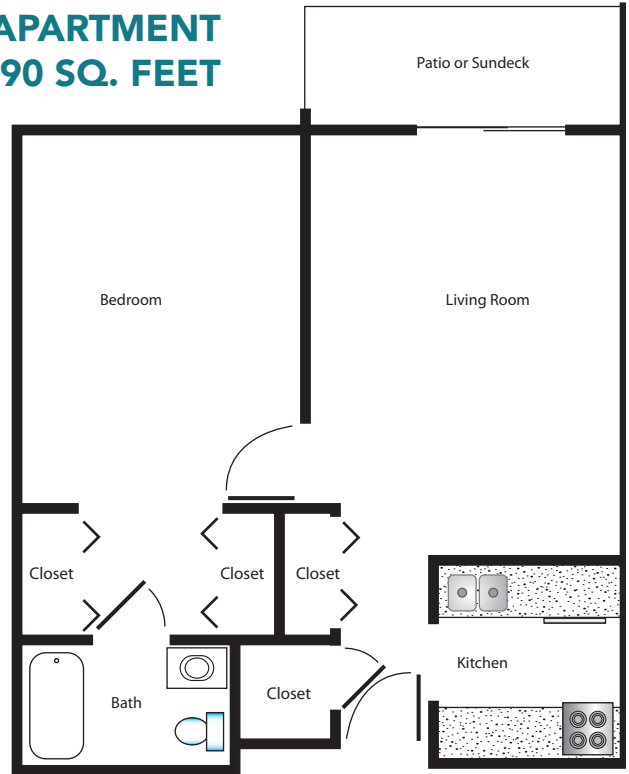

APARTMENT FLOOR PLANS

ONE BEDROOM APARTMENT 590 SQ. FEET

TWO BEDROOM APARTMENT 955 SQ. FEET

HEATHERWOOD

A CENTURY PARK COMMUNITY

3180 Horseshoe Pike
Honey Brook, PA 19344
(610) 273-9300