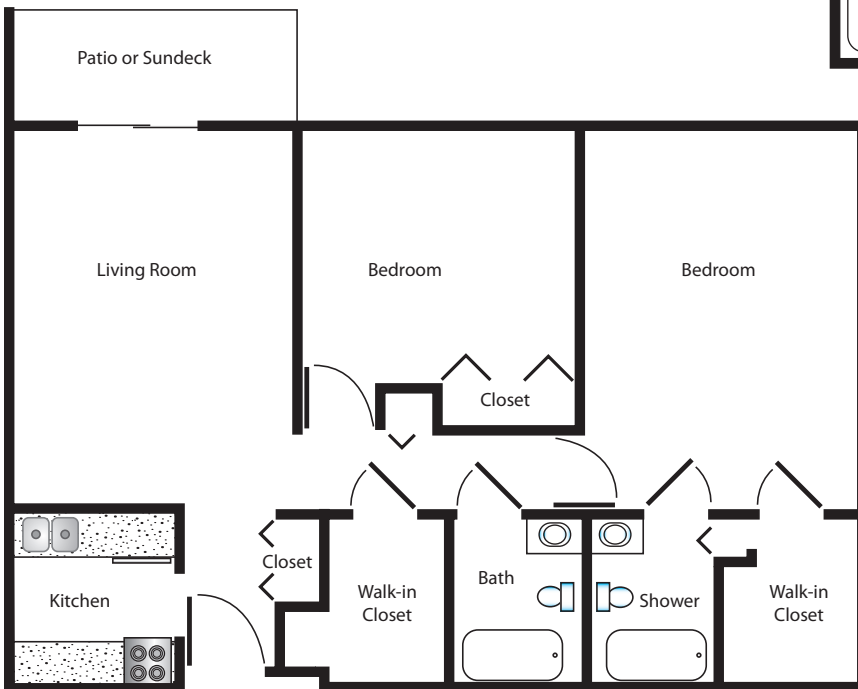

APARTMENT FLOOR PLANS

ONE BEDROOM APARTMENT 590 SQ. FEET

TWO BEDROOM APARTMENT 955 SQ. FEET

HEATHERWOOD

A CENTURY PARK COMMUNITY

3180 Horseshoe Pike
Honey Brook, PA 19344
(610) 273-9300