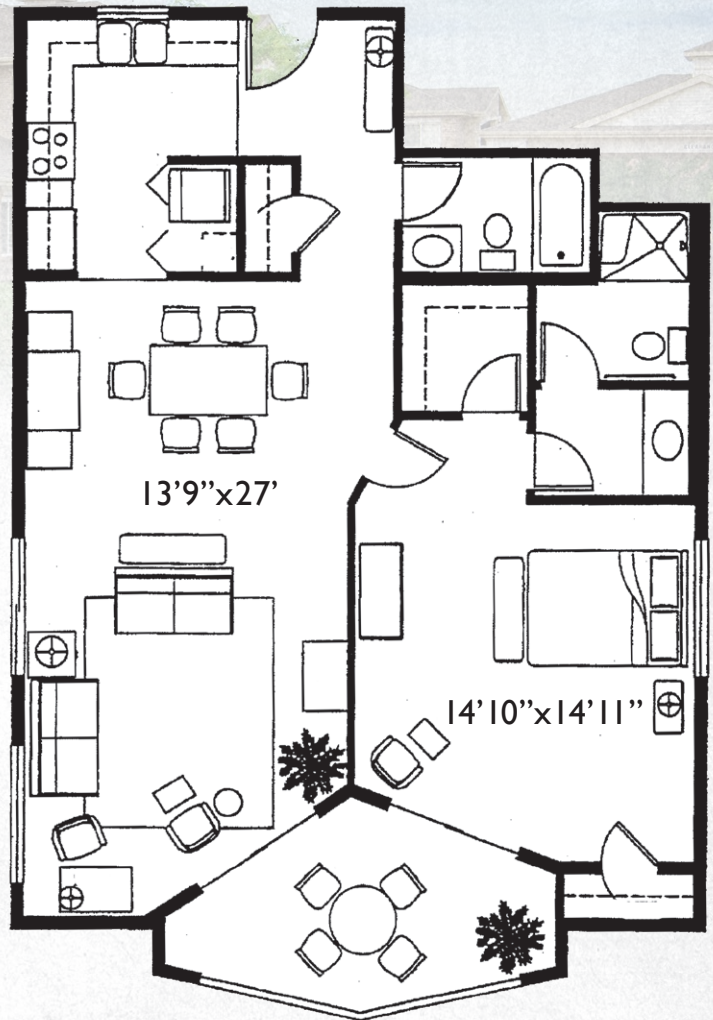

Floor Plans

STUDIO

392 sq. ft.

MEDIUM STUDIO

518 sq. ft.

THE INN AT
GARDEN PLAZA
A CENTURY PARK COMMUNITY

2520 International Circle
Colorado Springs, CO 80910
(719) 630-1155
InnatGardenPlaza.com

Floor Plans

STUDIO DELUXE

602 sq. ft.

ONE BEDROOM/BALCONY

660 sq. ft.

THE INN AT
GARDEN PLAZA
A CENTURY PARK COMMUNITY

2520 International Circle
Colorado Springs, CO 80910
(719) 630-1155
InnatGardenPlaza.com

Floor Plans

ONE BEDROOM DELUXE

941 sq. ft.

ONE BEDROOM ULTRA DELUXE

1,218 sq. ft.

THE INN AT
GARDEN PLAZA
A CENTURY PARK COMMUNITY

2520 International Circle
Colorado Springs, CO 80910
(719) 630-1155
InnatGardenPlaza.com

Floor Plans

ONE BEDROOM W/BAY WINDOW

890 sq. ft.

TWO BEDROOM

962 sq. ft.

THE INN AT
GARDEN PLAZA
A CENTURY PARK COMMUNITY

2520 International Circle
Colorado Springs, CO 80910
(719) 630-1155
InnatGardenPlaza.com