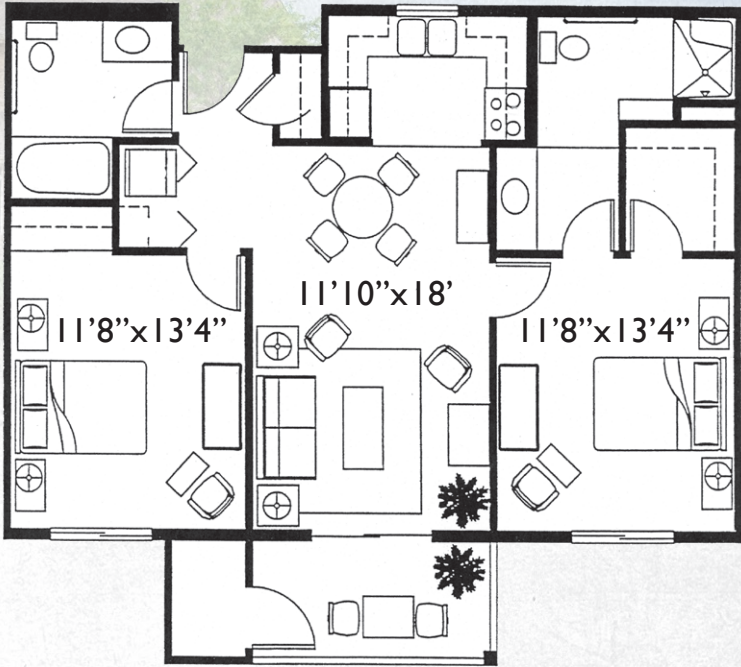

Floor Plans

STUDIO

392 sq. ft.

MEDIUM STUDIO

518 sq. ft.

THE INN AT
GARDEN PLAZA
A CENTURY PARK COMMUNITY

2520 International Circle
Colorado Springs, CO 80910
(719) 630-1155
InnatGardenPlaza.com

Floor Plans

STUDIO DELUXE

602 sq. ft.

ONE BEDROOM/BALCONY

660 sq. ft.

THE INN AT
GARDEN PLAZA
A CENTURY PARK COMMUNITY

2520 International Circle
Colorado Springs, CO 80910
(719) 630-1155
InnatGardenPlaza.com

Floor Plans

ONE BEDROOM DELUXE

941 sq. ft.

ONE BEDROOM ULTRA DELUXE

1,218 sq. ft.

THE INN AT
GARDEN PLAZA
A CENTURY PARK COMMUNITY

2520 International Circle
Colorado Springs, CO 80910
(719) 630-1155
InnatGardenPlaza.com

Floor Plans

ONE BEDROOM W/BAY WINDOW

890 sq. ft.

TWO BEDROOM

962 sq. ft.

THE INN AT
GARDEN PLAZA
A CENTURY PARK COMMUNITY

2520 International Circle
Colorado Springs, CO 80910
(719) 630-1155
InnatGardenPlaza.com