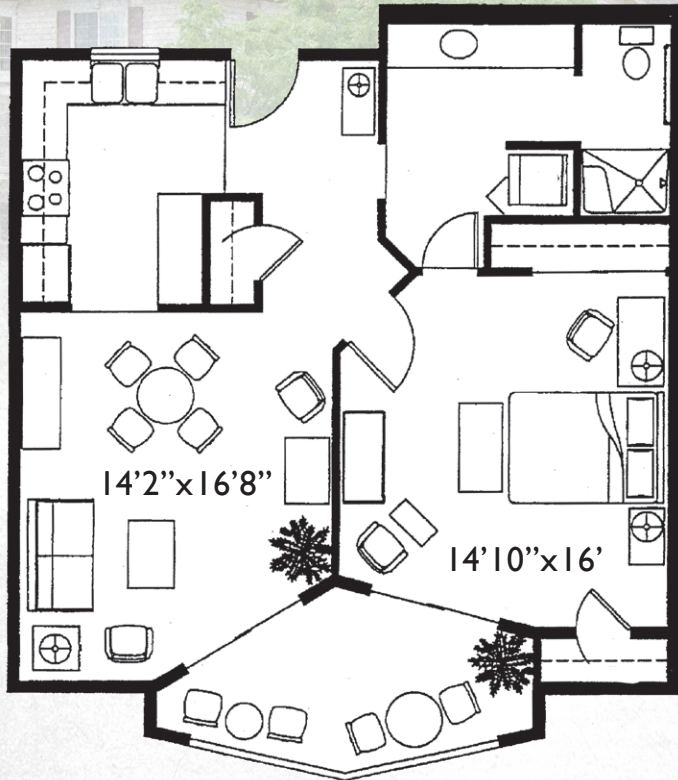

Floor Plans

STUDIO

392 sq. ft.

MEDIUM STUDIO

518 sq. ft.

THE INN AT
GARDEN PLAZA
A CENTURY PARK COMMUNITY

2520 International Circle
Colorado Springs, CO 80910
(719) 630-1155
InnatGardenPlaza.com

Floor Plans

STUDIO DELUXE

602 sq. ft.

ONE BEDROOM/BALCONY

660 sq. ft.

THE INN AT
GARDEN PLAZA
A CENTURY PARK COMMUNITY

2520 International Circle
Colorado Springs, CO 80910
(719) 630-1155
InnatGardenPlaza.com

Floor Plans

ONE BEDROOM DELUXE

941 sq. ft.

ONE BEDROOM ULTRA DELUXE

1,218 sq. ft.

THE INN AT
GARDEN PLAZA
A CENTURY PARK COMMUNITY

2520 International Circle
Colorado Springs, CO 80910
(719) 630-1155
InnatGardenPlaza.com

Floor Plans

ONE BEDROOM W/BAY WINDOW

890 sq. ft.

TWO BEDROOM

962 sq. ft.

THE INN AT
GARDEN PLAZA
A CENTURY PARK COMMUNITY

2520 International Circle
Colorado Springs, CO 80910
(719) 630-1155
InnatGardenPlaza.com