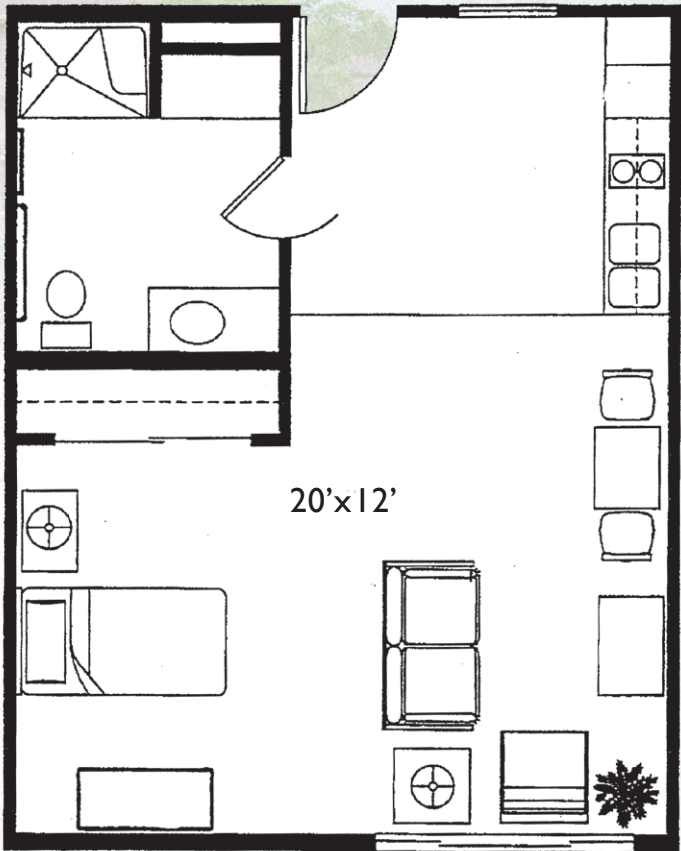

Floor Plans

STUDIO

392 sq. ft.

MEDIUM STUDIO

518 sq. ft.

THE INN AT
GARDEN PLAZA
A CENTURY PARK COMMUNITY

2520 International Circle
Colorado Springs, CO 80910
(719) 630-1155
InnatGardenPlaza.com

Floor Plans

STUDIO DELUXE

602 sq. ft.

ONE BEDROOM/BALCONY

660 sq. ft.

THE INN AT
GARDEN PLAZA
A CENTURY PARK COMMUNITY

2520 International Circle
Colorado Springs, CO 80910
(719) 630-1155
InnatGardenPlaza.com

Floor Plans

ONE BEDROOM DELUXE

941 sq. ft.

ONE BEDROOM ULTRA DELUXE

1,218 sq. ft.

THE INN AT
GARDEN PLAZA
A CENTURY PARK COMMUNITY

2520 International Circle
Colorado Springs, CO 80910
(719) 630-1155
InnatGardenPlaza.com

Floor Plans

ONE BEDROOM W/BAY WINDOW

890 sq. ft.

TWO BEDROOM

962 sq. ft.

THE INN AT
GARDEN PLAZA
A CENTURY PARK COMMUNITY

2520 International Circle
Colorado Springs, CO 80910
(719) 630-1155
InnatGardenPlaza.com