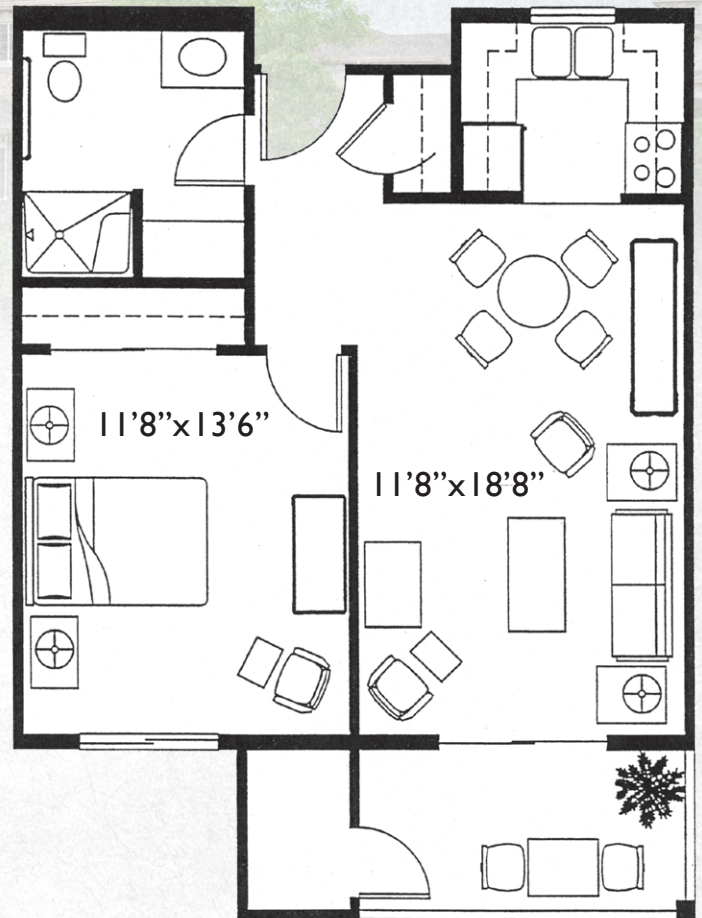

Floor Plans

STUDIO

392 sq. ft.

MEDIUM STUDIO

518 sq. ft.

THE INN AT
GARDEN PLAZA
A CENTURY PARK COMMUNITY

2520 International Circle
Colorado Springs, CO 80910
(719) 630-1155
InnatGardenPlaza.com

Floor Plans

STUDIO DELUXE

602 sq. ft.

ONE BEDROOM/BALCONY

660 sq. ft.

THE INN AT
GARDEN PLAZA
A CENTURY PARK COMMUNITY

2520 International Circle
Colorado Springs, CO 80910
(719) 630-1155
InnatGardenPlaza.com

Floor Plans

ONE BEDROOM DELUXE

941 sq. ft.

ONE BEDROOM ULTRA DELUXE

1,218 sq. ft.

THE INN AT
GARDEN PLAZA
A CENTURY PARK COMMUNITY

2520 International Circle
Colorado Springs, CO 80910
(719) 630-1155
InnatGardenPlaza.com

Floor Plans

ONE BEDROOM W/BAY WINDOW

890 sq. ft.

TWO BEDROOM

962 sq. ft.

THE INN AT
GARDEN PLAZA
A CENTURY PARK COMMUNITY

2520 International Circle
Colorado Springs, CO 80910
(719) 630-1155
InnatGardenPlaza.com