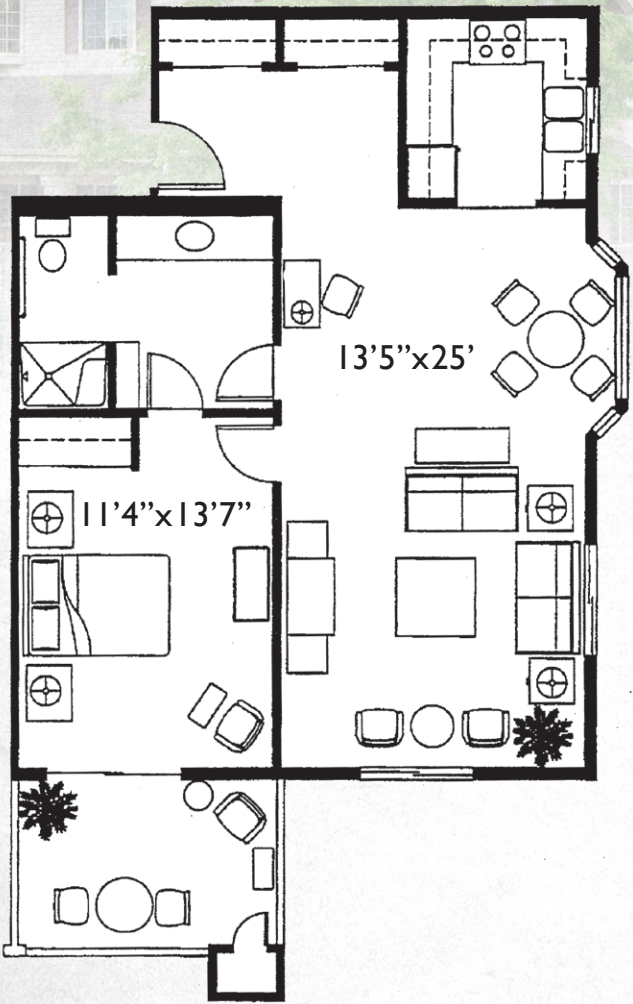

Floor Plans

STUDIO

392 sq. ft.

MEDIUM STUDIO

518 sq. ft.

THE INN AT
GARDEN PLAZA
A CENTURY PARK COMMUNITY

2520 International Circle
Colorado Springs, CO 80910
(719) 630-1155
InnatGardenPlaza.com

Floor Plans

STUDIO DELUXE

602 sq. ft.

ONE BEDROOM/BALCONY

660 sq. ft.

THE INN AT
GARDEN PLAZA
A CENTURY PARK COMMUNITY

2520 International Circle
Colorado Springs, CO 80910
(719) 630-1155
InnatGardenPlaza.com

Floor Plans

ONE BEDROOM DELUXE

941 sq. ft.

ONE BEDROOM ULTRA DELUXE

1,218 sq. ft.

THE INN AT
GARDEN PLAZA
A CENTURY PARK COMMUNITY

2520 International Circle
Colorado Springs, CO 80910
(719) 630-1155
InnatGardenPlaza.com

Floor Plans

ONE BEDROOM W/BAY WINDOW

890 sq. ft.

TWO BEDROOM

962 sq. ft.

THE INN AT
GARDEN PLAZA
A CENTURY PARK COMMUNITY

2520 International Circle
Colorado Springs, CO 80910
(719) 630-1155
InnatGardenPlaza.com