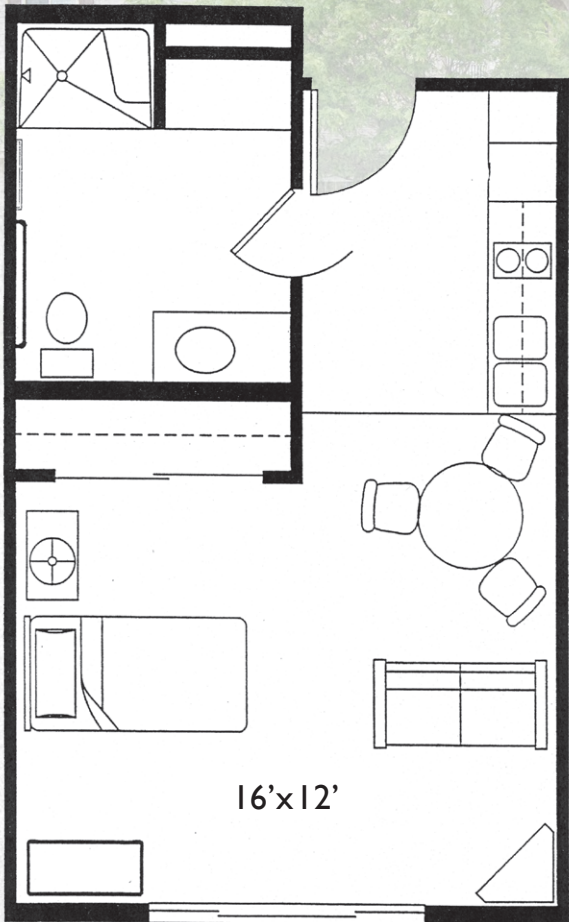

Floor Plans

STUDIO

392 sq. ft.

MEDIUM STUDIO

518 sq. ft.

THE INN AT
GARDEN PLAZA
A CENTURY PARK COMMUNITY

2520 International Circle
Colorado Springs, CO 80910
(719) 630-1155
InnatGardenPlaza.com

Floor Plans

STUDIO DELUXE

602 sq. ft.

ONE BEDROOM/BALCONY

660 sq. ft.

THE INN AT
GARDEN PLAZA
A CENTURY PARK COMMUNITY

2520 International Circle
Colorado Springs, CO 80910
(719) 630-1155
InnatGardenPlaza.com

Floor Plans

ONE BEDROOM DELUXE

941 sq. ft.

ONE BEDROOM ULTRA DELUXE

1,218 sq. ft.

THE INN AT
GARDEN PLAZA
A CENTURY PARK COMMUNITY

2520 International Circle
Colorado Springs, CO 80910
(719) 630-1155
InnatGardenPlaza.com

Floor Plans

ONE BEDROOM W/BAY WINDOW

890 sq. ft.

TWO BEDROOM

962 sq. ft.

THE INN AT
GARDEN PLAZA
A CENTURY PARK COMMUNITY

2520 International Circle
Colorado Springs, CO 80910
(719) 630-1155
InnatGardenPlaza.com