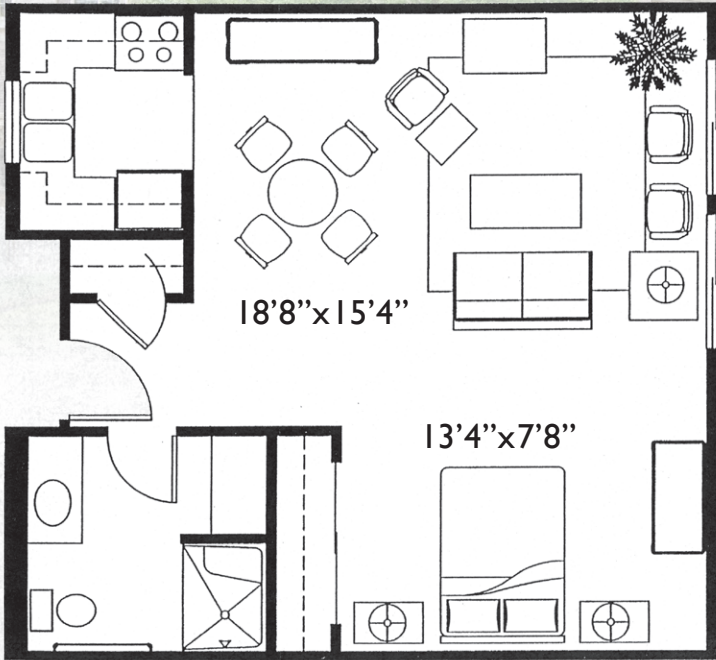

Floor Plans

STUDIO

392 sq. ft.

MEDIUM STUDIO

518 sq. ft.

THE INN AT
GARDEN PLAZA
A CENTURY PARK COMMUNITY

2520 International Circle
Colorado Springs, CO 80910
(719) 630-1155
InnatGardenPlaza.com

Floor Plans

STUDIO DELUXE

602 sq. ft.

ONE BEDROOM/BALCONY

660 sq. ft.

THE INN AT
GARDEN PLAZA
A CENTURY PARK COMMUNITY

2520 International Circle
Colorado Springs, CO 80910
(719) 630-1155
InnatGardenPlaza.com

Floor Plans

ONE BEDROOM DELUXE

941 sq. ft.

ONE BEDROOM ULTRA DELUXE

1,218 sq. ft.

THE INN AT
GARDEN PLAZA
A CENTURY PARK COMMUNITY

2520 International Circle
Colorado Springs, CO 80910
(719) 630-1155
InnatGardenPlaza.com

Floor Plans

ONE BEDROOM W/BAY WINDOW

890 sq. ft.

TWO BEDROOM

962 sq. ft.

THE INN AT
GARDEN PLAZA
A CENTURY PARK COMMUNITY

2520 International Circle
Colorado Springs, CO 80910
(719) 630-1155
InnatGardenPlaza.com