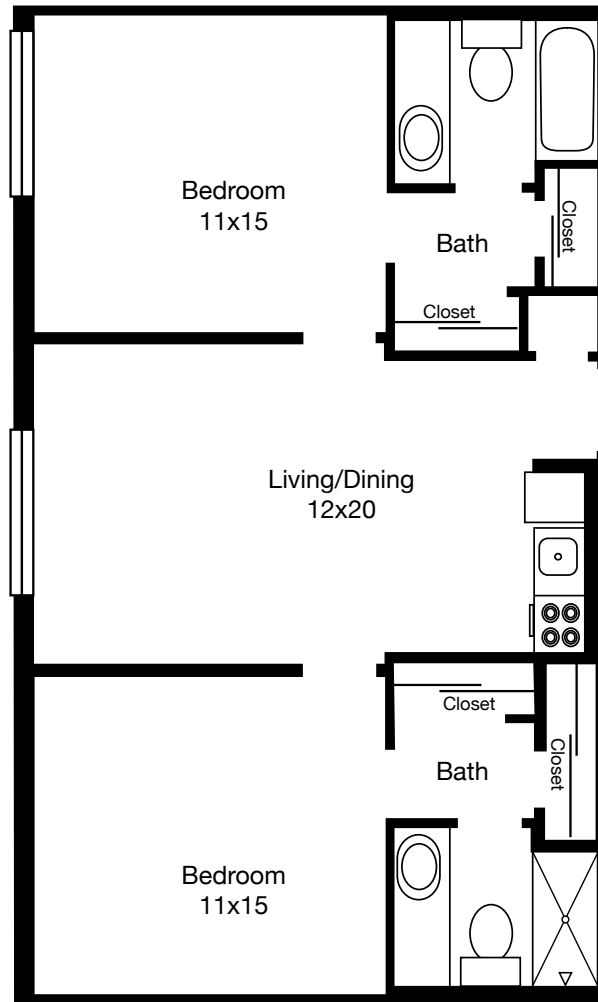

Floor plans

EFFICIENCY

425 sq. ft.

ONE BEDROOM

517 sq. ft.

**REMINGTON
HEIGHTS**

INDEPENDENT AND ASSISTED LIVING

12606 West Dodge Road
Omaha, NE 68154

(402) 493-5807

RemingtonHeightsRetirement.com

Floor plans

TWO BEDROOM

803 sq. ft.

**REMINGTON
HEIGHTS**

INDEPENDENT AND ASSISTED LIVING

12606 West Dodge Road
Omaha, NE 68154

(402) 493-5807

RemingtonHeightsRetirement.com

Floor plans

TWO BEDROOM DELUXE

1,034 sq. ft.

**REMINGTON
HEIGHTS**

INDEPENDENT AND ASSISTED LIVING

12606 West Dodge Road
Omaha, NE 68154