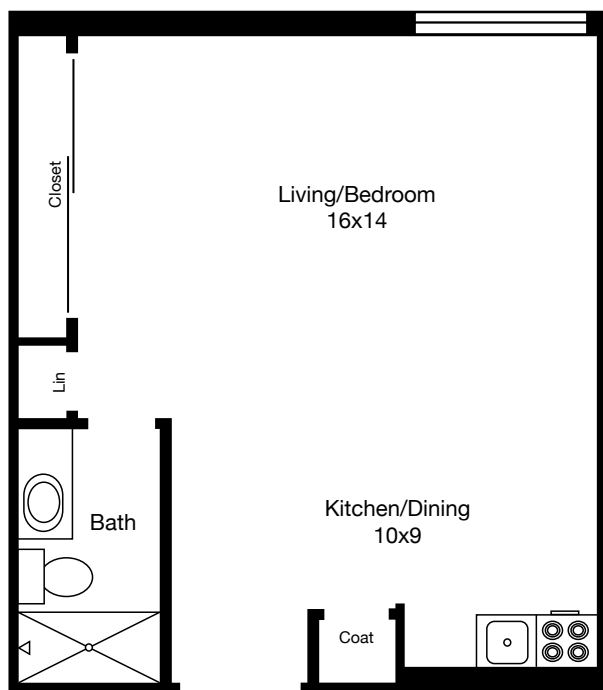

Floor plans

EFFICIENCY

425 sq. ft.

ONE BEDROOM

517 sq. ft.

**REMINGTON
HEIGHTS**

INDEPENDENT AND ASSISTED LIVING

12606 West Dodge Road
Omaha, NE 68154

(402) 493-5807

RemingtonHeightsRetirement.com

Floor plans

TWO BEDROOM

803 sq. ft.

**REMINGTON
HEIGHTS**

INDEPENDENT AND ASSISTED LIVING

12606 West Dodge Road
Omaha, NE 68154

(402) 493-5807

RemingtonHeightsRetirement.com

Floor plans

TWO BEDROOM DELUXE

1,034 sq. ft.

**REMINGTON
HEIGHTS**

INDEPENDENT AND ASSISTED LIVING

12606 West Dodge Road
Omaha, NE 68154