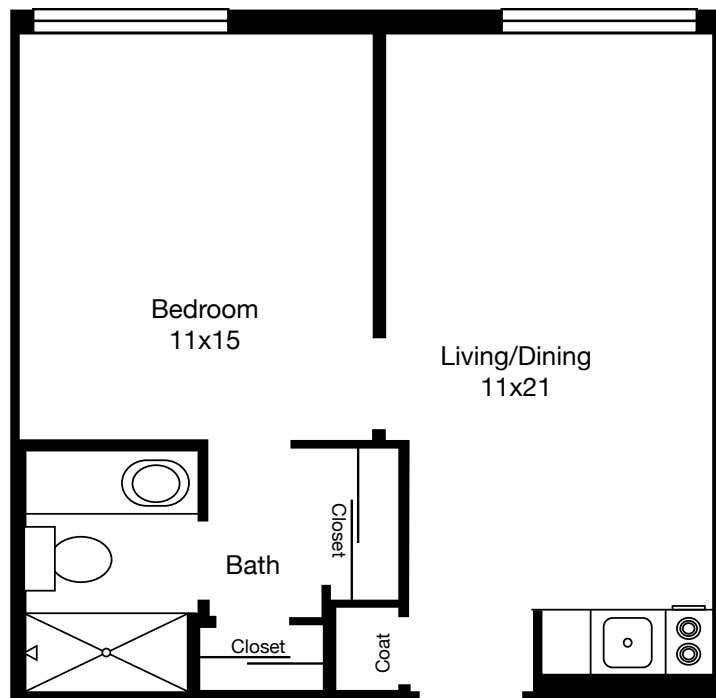

Floor plans

EFFICIENCY

425 sq. ft.

ONE BEDROOM

517 sq. ft.

**REMINGTON
HEIGHTS**

INDEPENDENT AND ASSISTED LIVING

12606 West Dodge Road
Omaha, NE 68154

(402) 493-5807

RemingtonHeightsRetirement.com

Floor plans

TWO BEDROOM

803 sq. ft.

**REMINGTON
HEIGHTS**

INDEPENDENT AND ASSISTED LIVING

12606 West Dodge Road
Omaha, NE 68154

(402) 493-5807

RemingtonHeightsRetirement.com

Floor plans

TWO BEDROOM DELUXE

1,034 sq. ft.

**REMINGTON
HEIGHTS**

INDEPENDENT AND ASSISTED LIVING

12606 West Dodge Road
Omaha, NE 68154